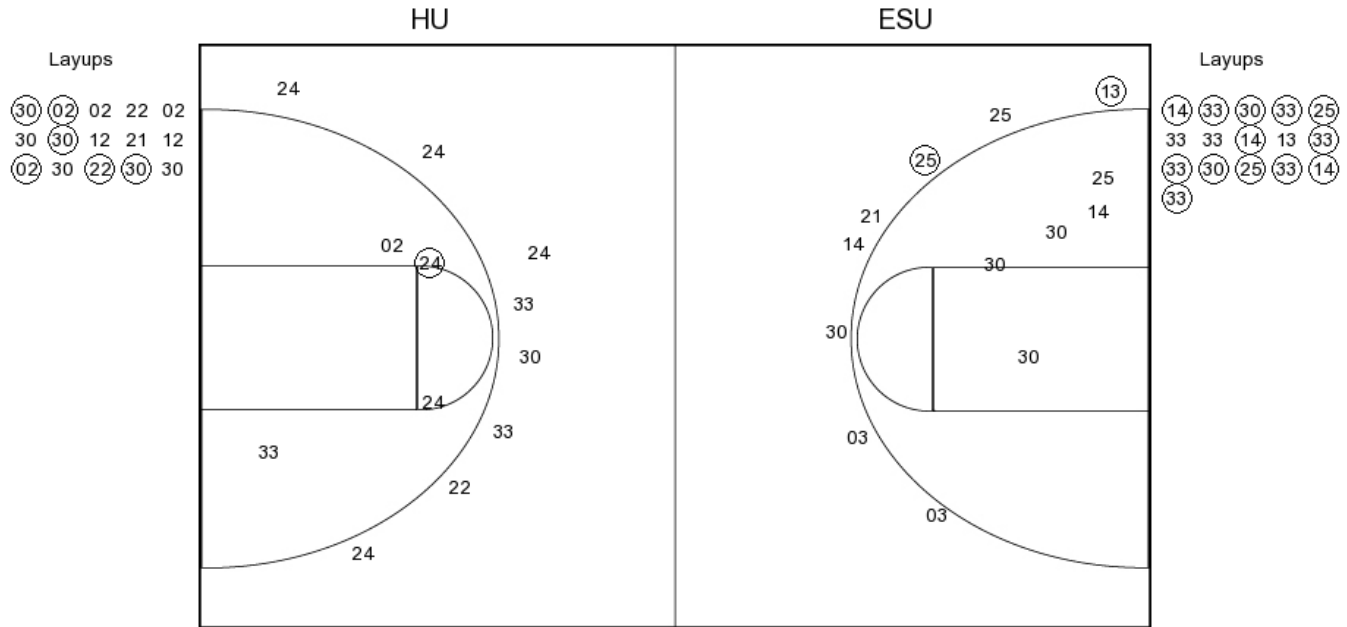

Harding vs Emporia State

OFFICIAL SHOT CHART

3/13/2017 at Searcy, Ark. (Rhodes-Reaves Field House)

PERIOD 2

HU PERIOD 2

- FG Made
- FG Attempted
- 3PFG Made
- 3PFG Attempted

ESU PERIOD 2

- FG Made
- FG Attempted
- 3PFG Made
- 3PFG Attempted