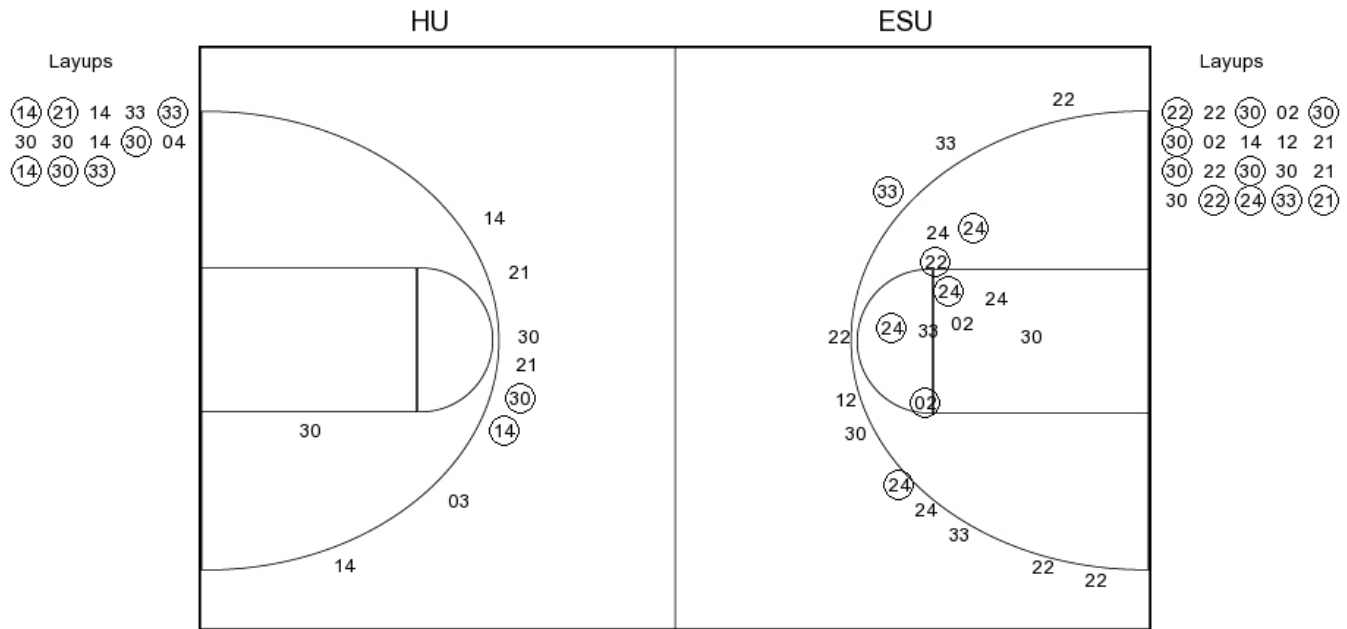

Harding vs Emporia State

OFFICIAL SHOT CHART

3/13/2017 at Searcy, Ark. (Rhodes-Reaves Field House)

PERIOD 1

HU PERIOD 1

FG Made	9
FG Attempted	22
3PFG Made	2
3PFG Attempted	8

ESU PERIOD 1

FG Made	17
FG Attempted	41
3PFG Made	2
3PFG Attempted	11