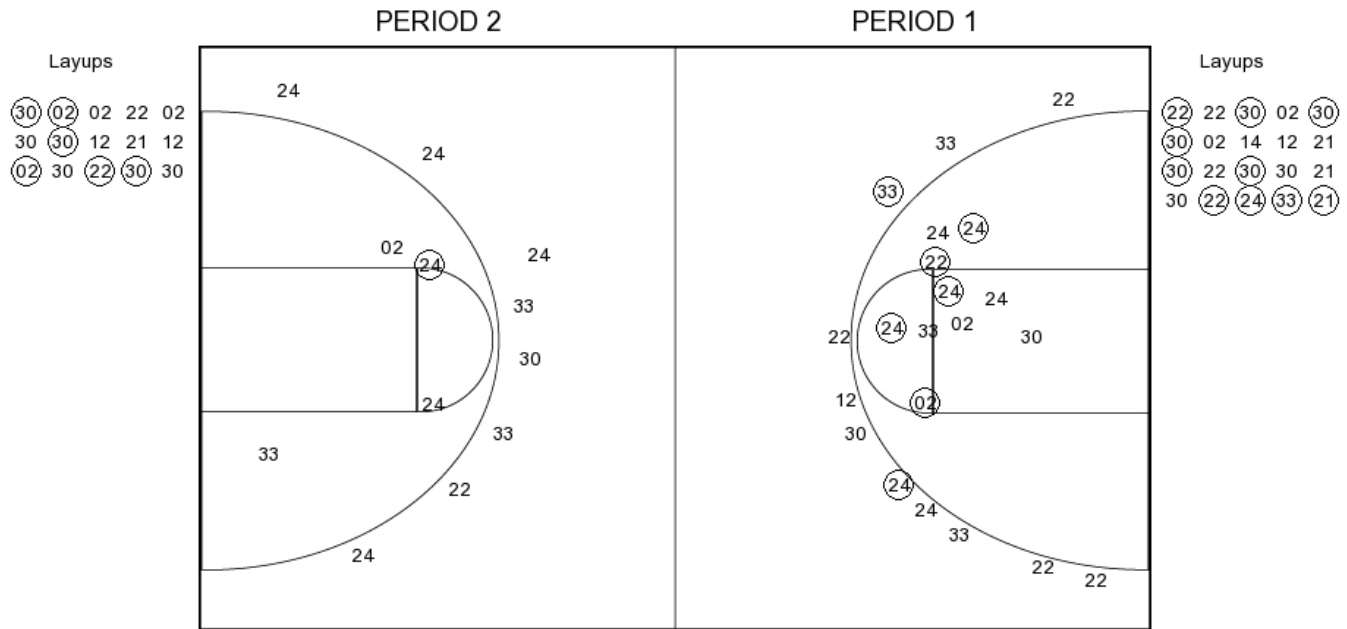

Harding vs Emporia State

OFFICIAL SHOT CHART

3/13/2017 at Searcy, Ark. (Rhodes-Reaves Field House)

Emporia State

ESU PERIOD 1

FG Made	17
FG Attempted	41
3PFG Made	2
3PFG Attempted	11

ESU PERIOD 2

FG Made	
FG Attempted	
3PFG Made	
3PFG Attempted