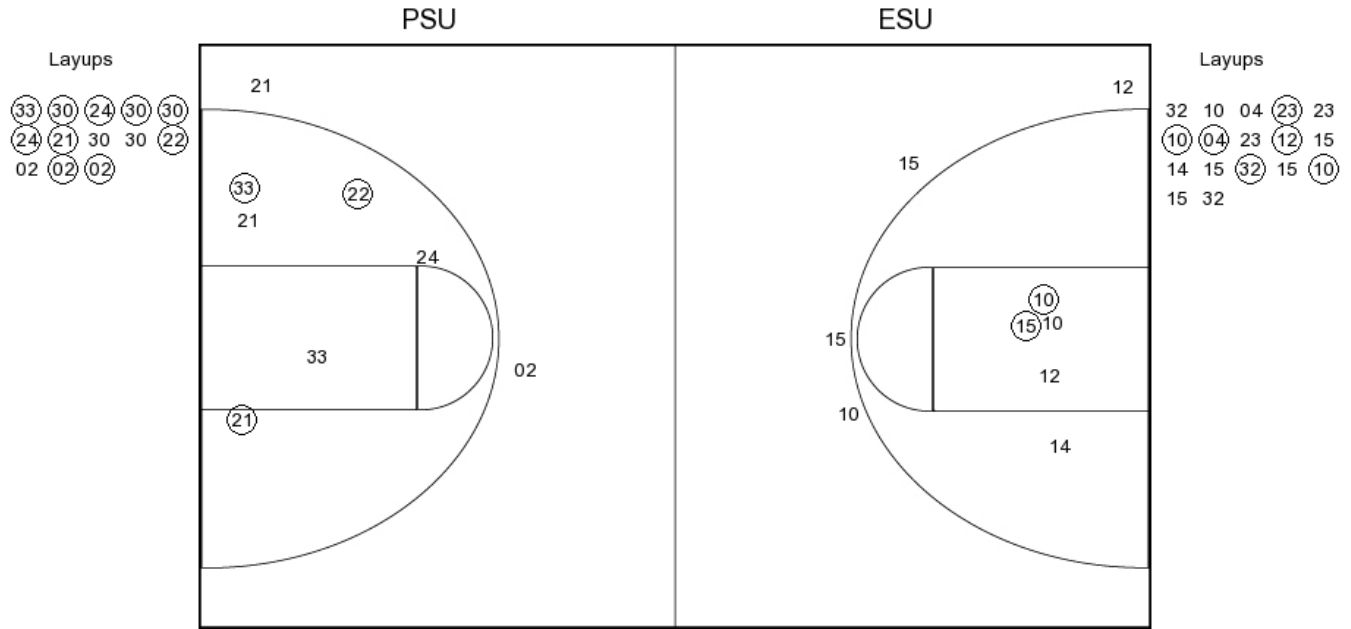

Pittsburg State vs Emporia State

OFFICIAL SHOT CHART

3/11/2017 at Searcy, Ark. (Rhodes-Reaves Field House)

PERIOD 2

PSU PERIOD 2
FG Made
FG Attempted
3PFG Made
3PFG Attempted

ESU PERIOD 2
FG Made
FG Attempted
3PFG Made
3PFG Attempted