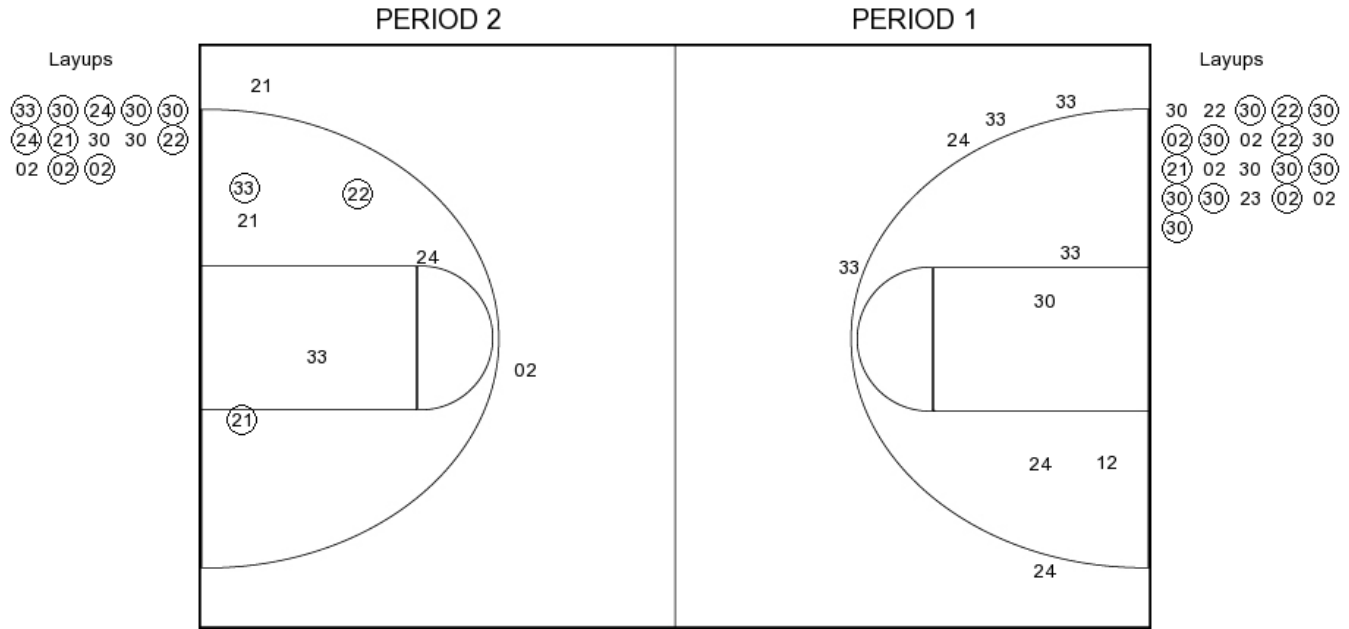

Pittsburg State vs Emporia State

OFFICIAL SHOT CHART

3/11/2017 at Searcy, Ark. (Rhodes-Reaves Field House)

Emporia State

ESU PERIOD 1

FG Made	13
FG Attempted	30
3PFG Made	0
3PFG Attempted	5

ESU PERIOD 2

FG Made	
FG Attempted	
3PFG Made	
3PFG Attempted