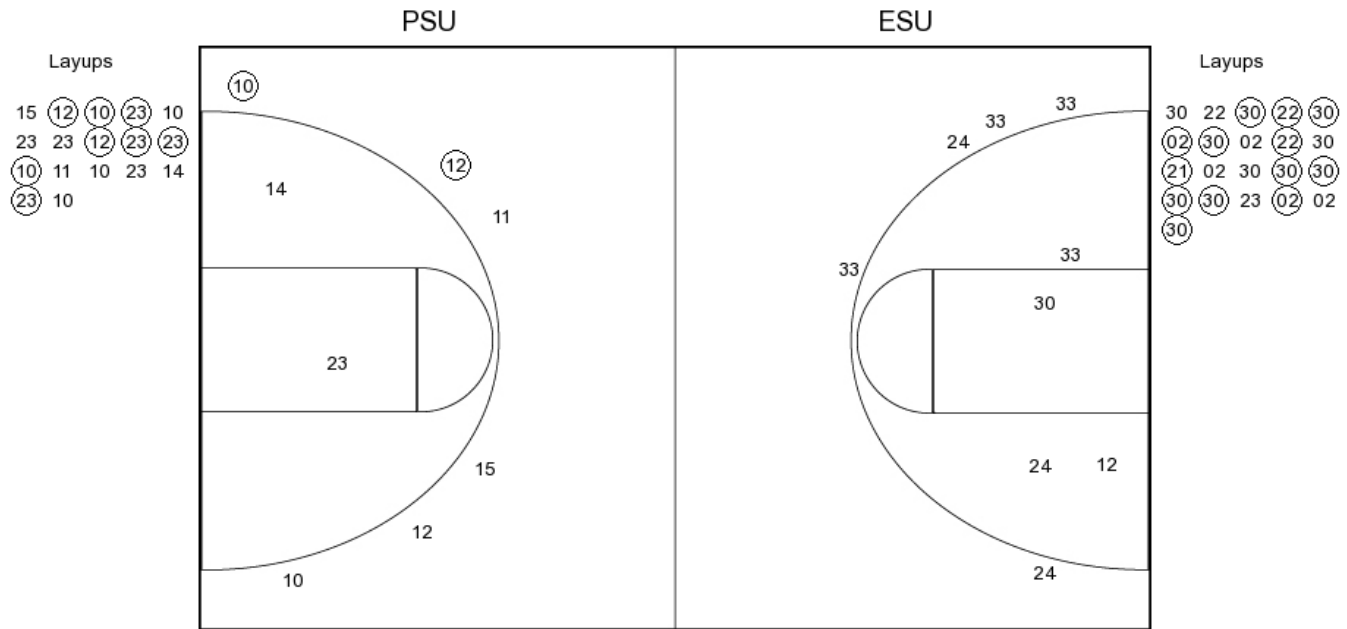

Pittsburg State vs Emporia State

OFFICIAL SHOT CHART

3/11/2017 at Searcy, Ark. (Rhodes-Reaves Field House)

PERIOD 1

PSU PERIOD 1

FG Made	10
FG Attempted	25
3PFG Made	2
3PFG Attempted	6

ESU PERIOD 1

FG Made	13
FG Attempted	30
3PFG Made	0
3PFG Attempted	5