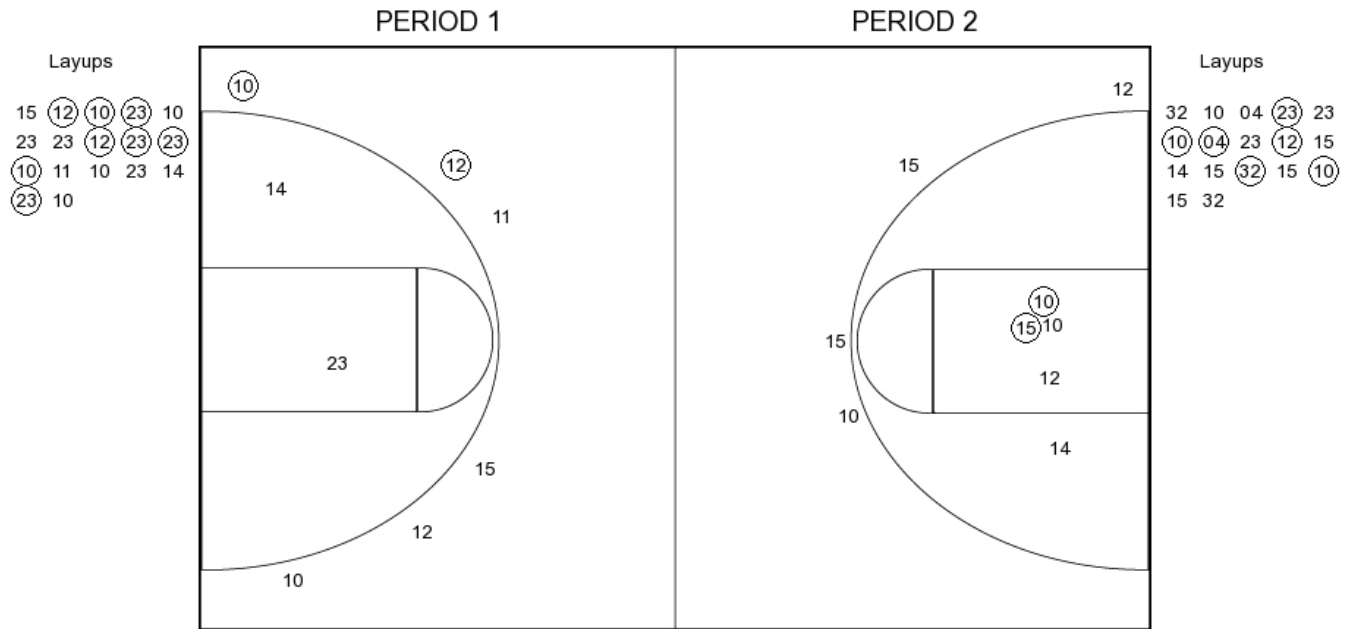

Pittsburg State vs Emporia State

OFFICIAL SHOT CHART

3/11/2017 at Searcy, Ark. (Rhodes-Reaves Field House)

Pittsburg State

PSU PERIOD 1

FG Made	10
FG Attempted	25
3PFG Made	2
3PFG Attempted	6

PSU PERIOD 2

FG Made	
FG Attempted	
3PFG Made	
3PFG Attempted