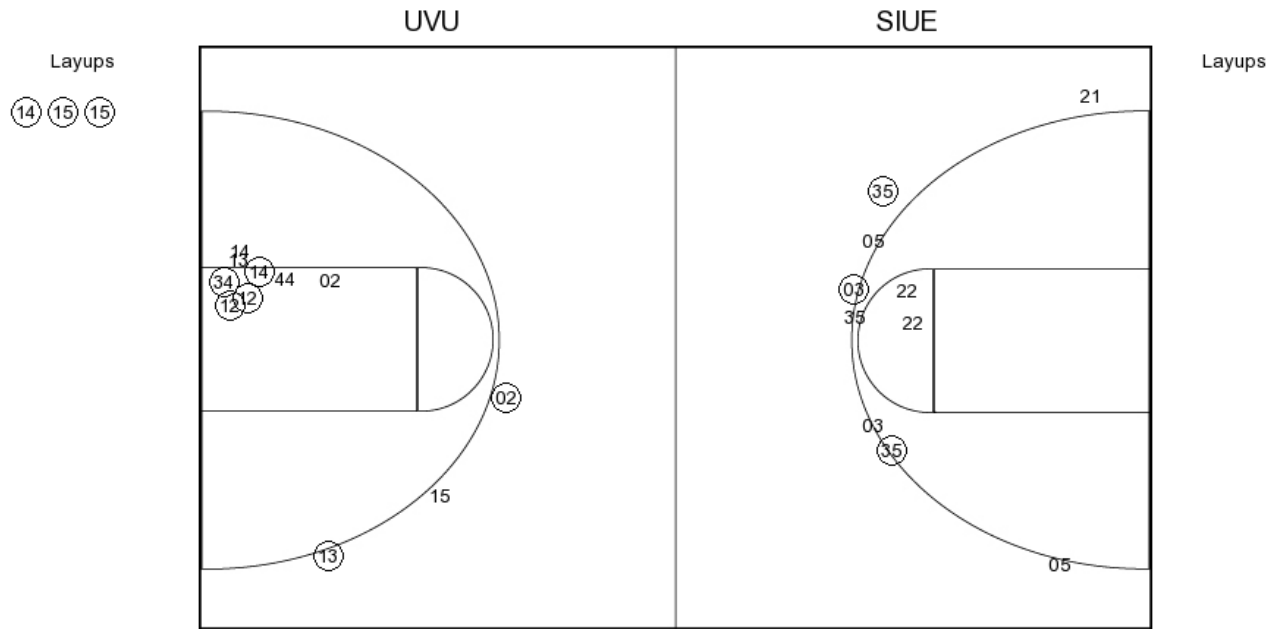

Period 4

Utah Valley	Score	Marg	SIUE
07:40 - LUBCKE FT	1	47-55 8	
07:40 - LUBCKE FT	1	48-55 7	
		48-57 9 2	BECK JUMPER - 06:06
05:49 - LUBCKE LAYUP [P]	2	50-57 7	
04:39 - GORDON LAYUP [P]	2	52-57 5	
		52-59 7 2	ADAMS LAYUP [P] - 04:18
		52-61 9 2	ADAMS LAYUP [P] - 03:34
03:10 - GORDON JUMPER 2		54-61 7	
		54-62 8 1	WHITE FT - 02:46
02:25 - HOLLAND LAYUP [P]	2	56-62 6	
		56-65 9 3	WHITE 3PTR - 01:20
01:09 - HARVEY FT	1	57-65 8	
00:40 - GORDON FT	1	58-65 7	
00:40 - GORDON FT	1	59-65 6	
		59-66 7 1	GREELING FT - 00:39
		59-67 8 1	WHITE FT - 00:26
00:21 - HALL FT	1	60-67 7	
		60-68 8 1	WHITE FT - 00:20
		60-69 9 1	WHITE FT - 00:20
00:17 - SEALS JUMPER	2	62-69 7	
00:09 - SEALS LAYUP [P] 2		64-69 5	
		64-71 7 2	JONES LAYUP [P] [F] - 00:04

Utah Valley vs SIUE
OFFICIAL SHOT CHART

12/2/2016 at Clune Arena - USAF Academy, Colo.

PERIOD 1

UVU PERIOD 1

FG Made	9
FG Attempted	24
3PFG Made	5
3PFG Attempted	13

SIUE PERIOD 1

FG Made	13
FG Attempted	25
3PFG Made	2
3PFG Attempted	4

Utah Valley vs SIUE
OFFICIAL SHOT CHART

12/2/2016 at Clune Arena - USAF Academy, Colo.

PERIOD 2

UVU PERIOD 2

FG Made
 FG Attempted
 3PFG Made
 3PFG Attempted

SIUE PERIOD 2

FG Made
 FG Attempted
 3PFG Made
 3PFG Attempted