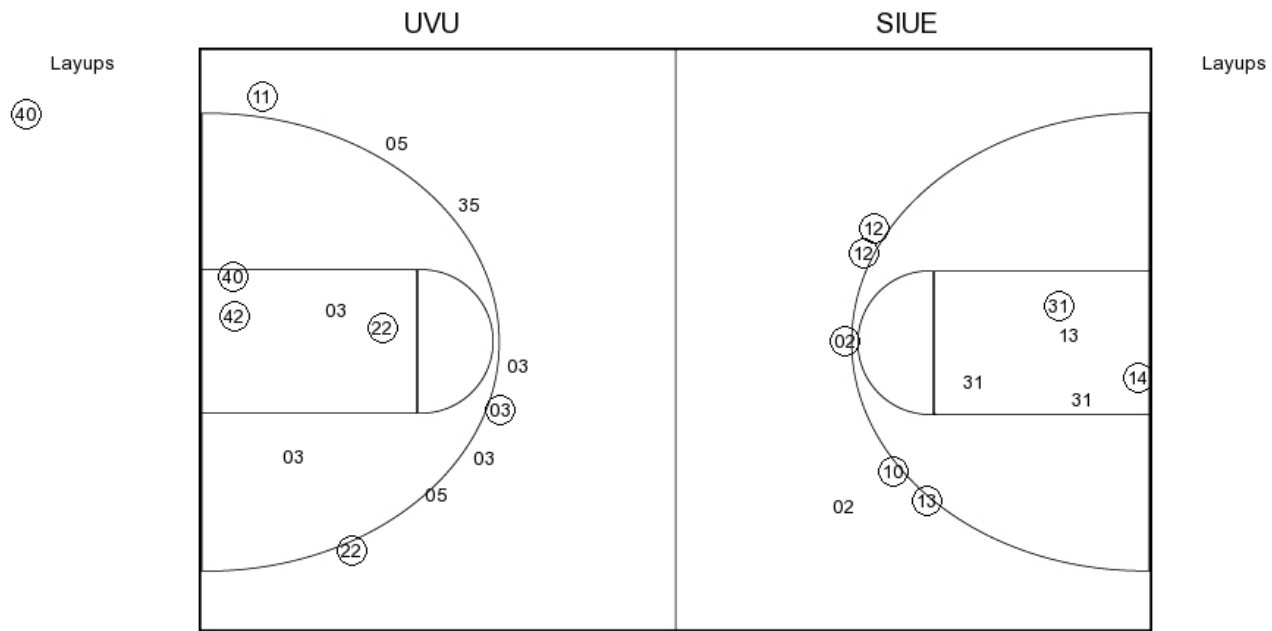

Utah Valley vs SIUE
OFFICIAL SHOT CHART

12/2/2016 at Clune Arena - USAF Academy, Colo.

PERIOD 3

UVU PERIOD 3

FG Made	14
FG Attempted	32
3PFG Made	3
3PFG Attempted	12

SIUE PERIOD 3

FG Made	13
FG Attempted	22
3PFG Made	6
3PFG Attempted	7