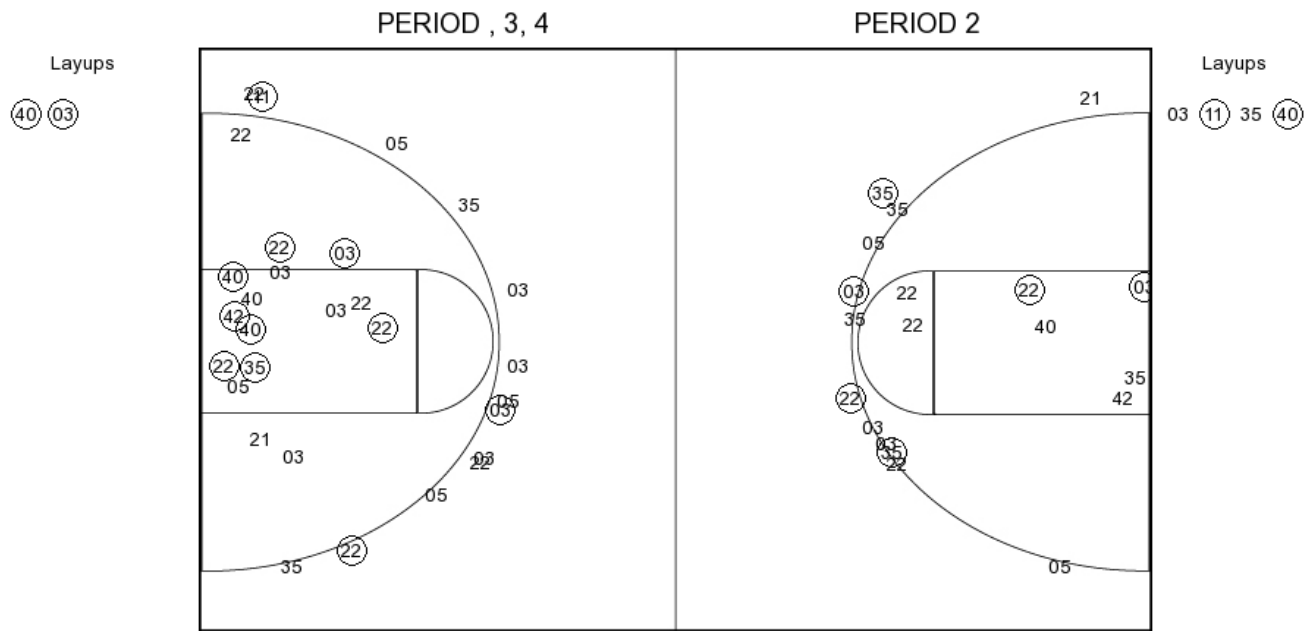

Utah Valley vs SIUE
OFFICIAL SHOT CHART

12/2/2016 at Clune Arena - USAF Academy, Colo.

Utah Valley

UVU PERIOD 1

FG Made	9
FG Attempted	24
3PFG Made	5
3PFG Attempted	13

UVU PERIOD 2

FG Made	
FG Attempted	
3PFG Made	
3PFG Attempted