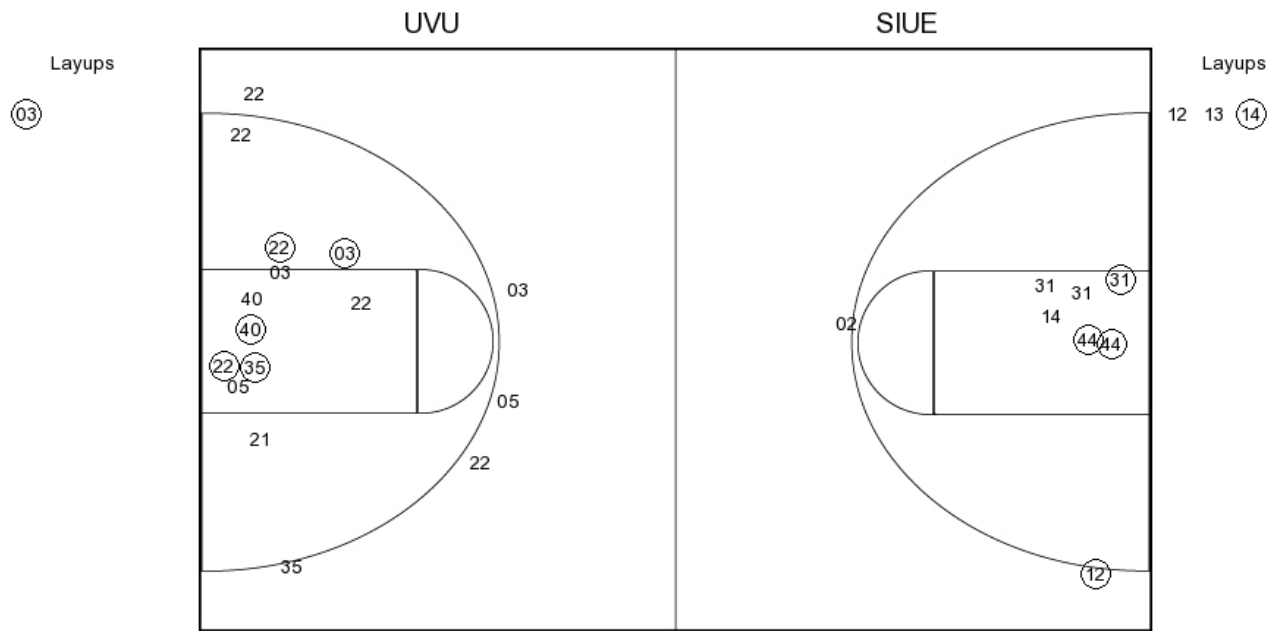

Utah Valley vs SIUE
OFFICIAL SHOT CHART

12/2/2016 at Clune Arena - USAF Academy, Colo.

PERIOD 2

UVU PERIOD 2

FG Made
 FG Attempted
 3PFG Made
 3PFG Attempted

SIUE PERIOD 2

FG Made
 FG Attempted
 3PFG Made
 3PFG Attempted

Utah Valley vs SIUE
OFFICIAL SHOT CHART

12/2/2016 at Clune Arena - USAF Academy, Colo.

PERIOD 3

UVU PERIOD 3

FG Made	14
FG Attempted	32
3PFG Made	3
3PFG Attempted	12

SIUE PERIOD 3

FG Made	13
FG Attempted	22
3PFG Made	6
3PFG Attempted	7

Utah Valley vs SIUE
OFFICIAL SHOT CHART

12/2/2016 at Clune Arena - USAF Academy, Colo.

PERIOD 4

UVU PERIOD 4

FG Made
 FG Attempted
 3PFG Made
 3PFG Attempted

SIUE PERIOD 4

FG Made
 FG Attempted
 3PFG Made
 3PFG Attempted