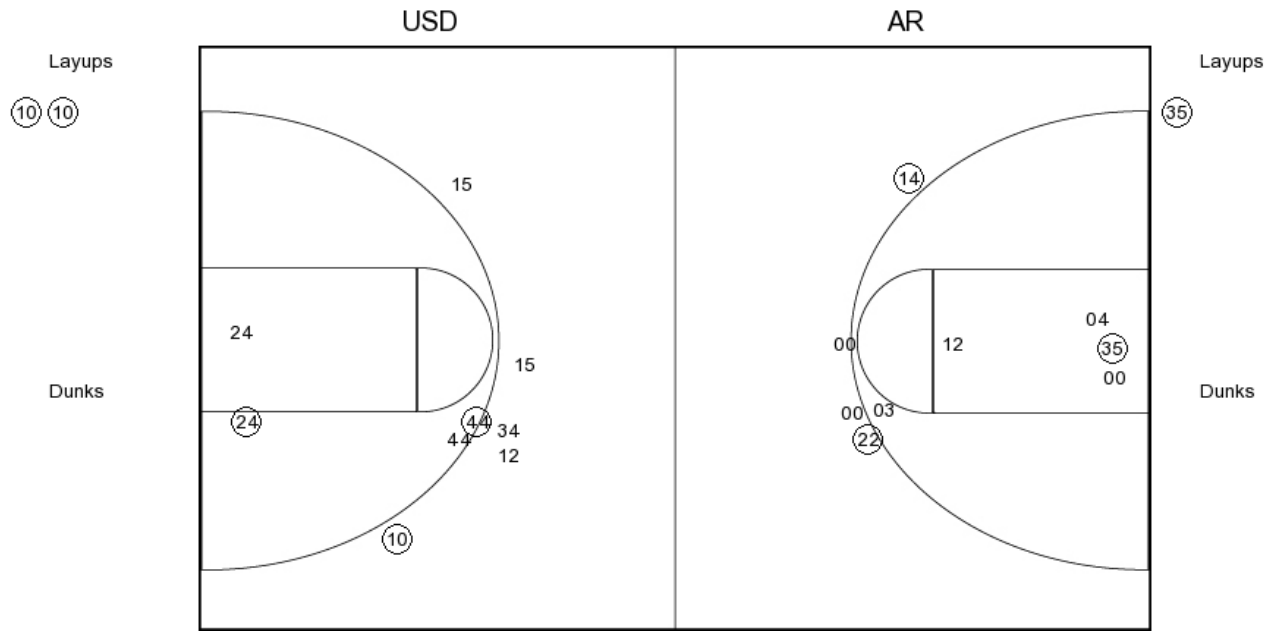

South Dakota vs ARKANSAS
OFFICIAL SHOT CHART
11/17/2016 at Fayetteville, Ark. (Bud Walton Arena)

PERIOD 1

USD PERIOD 1

FG Made	11
FG Attempted	23
3PFG Made	5
3PFG Attempted	12

AR PERIOD 1

FG Made	10
FG Attempted	24
3PFG Made	2
3PFG Attempted	6