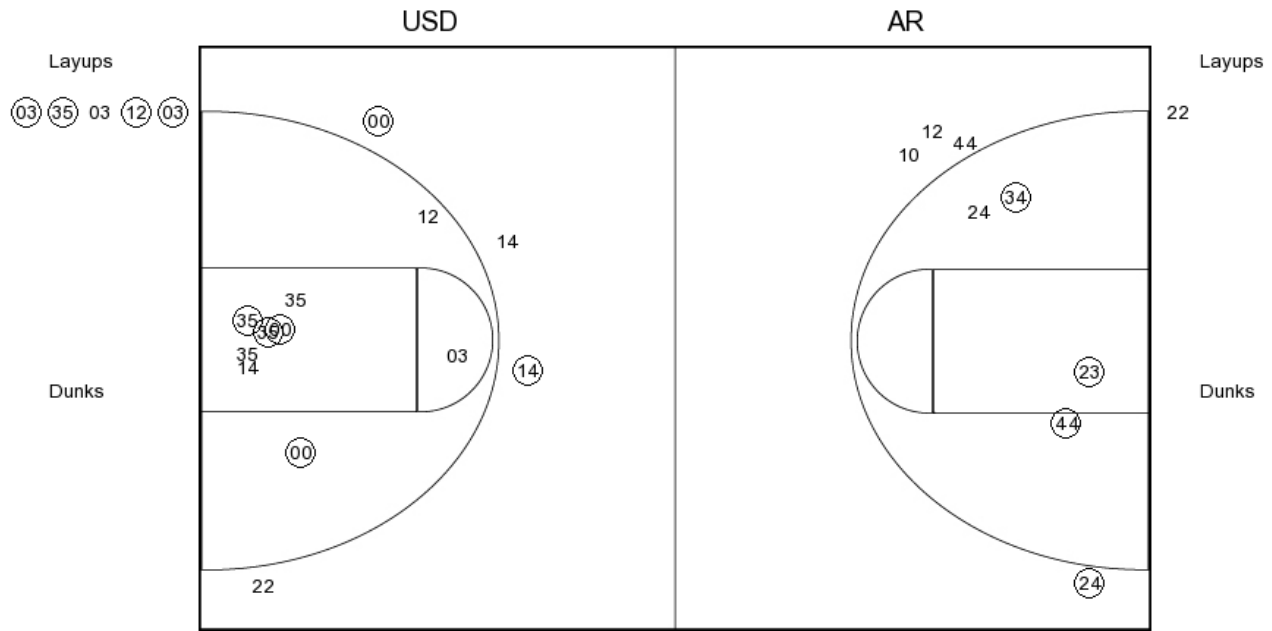

South Dakota vs ARKANSAS

OFFICIAL SHOT CHART

11/17/2016 at Fayetteville, Ark. (Bud Walton Arena)

PERIOD 3

USD PERIOD 3

FG Made	14
FG Attempted	21
3PFG Made	6
3PFG Attempted	9

AR PERIOD 3

FG Made	15
FG Attempted	32
3PFG Made	4
3PFG Attempted	9