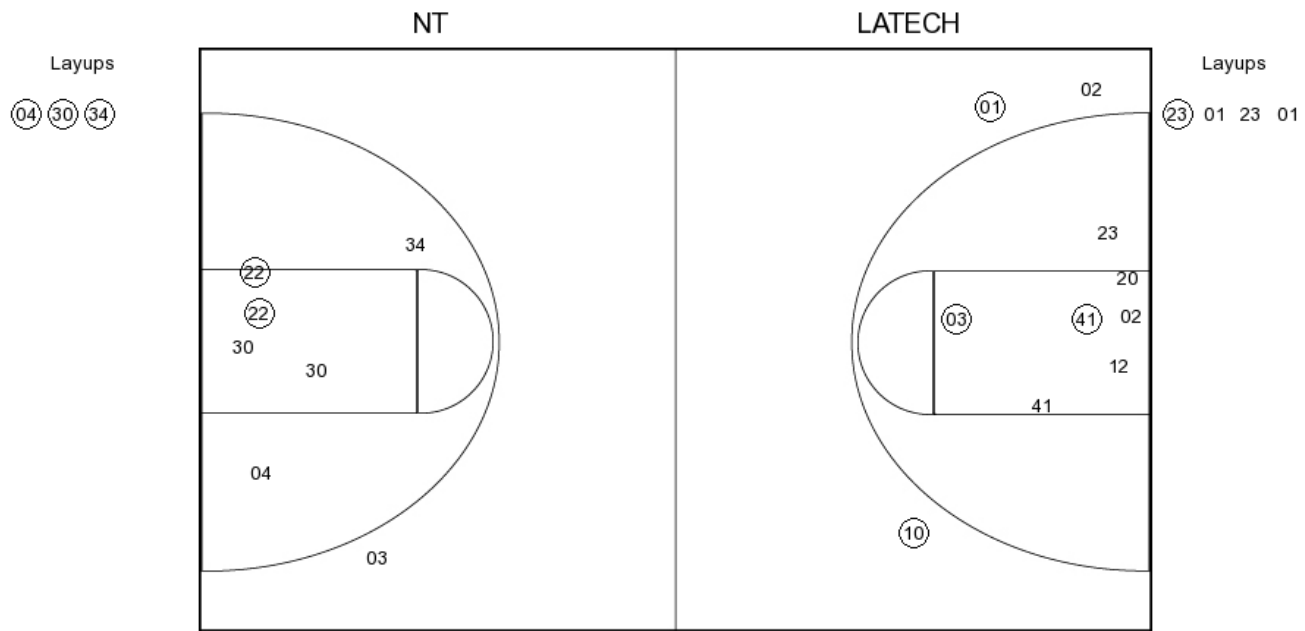

North Texas vs Louisiana Tech

OFFICIAL SHOT CHART

2/23/2017 at Thomas Assembly Center (Ruston, La.)

PERIOD 2

NT PERIOD 2

- FG Made
- FG Attempted
- 3PFG Made
- 3PFG Attempted

LATECH PERIOD 2

- FG Made
- FG Attempted
- 3PFG Made
- 3PFG Attempted