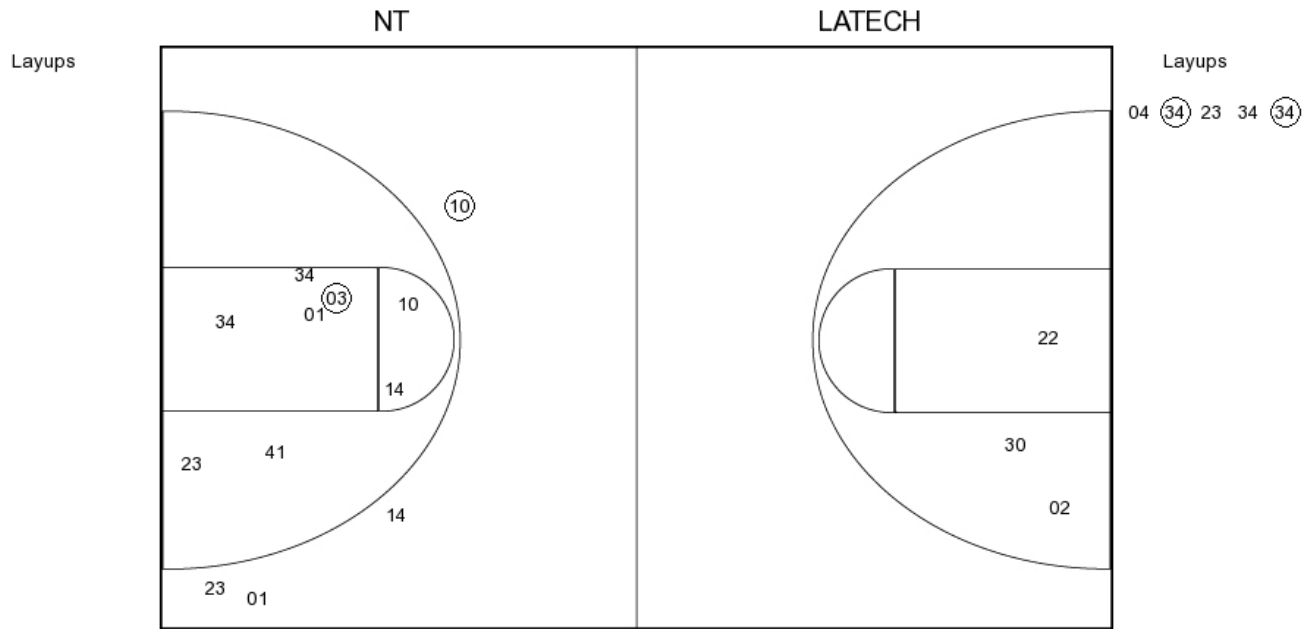

North Texas vs Louisiana Tech

OFFICIAL SHOT CHART

2/23/2017 at Thomas Assembly Center (Ruston, La.)

PERIOD 3

NT PERIOD 3

FG Made	7
FG Attempted	28
3PFG Made	3
3PFG Attempted	12

LATECH PERIOD 3

FG Made	9
FG Attempted	16
3PFG Made	1
3PFG Attempted	2