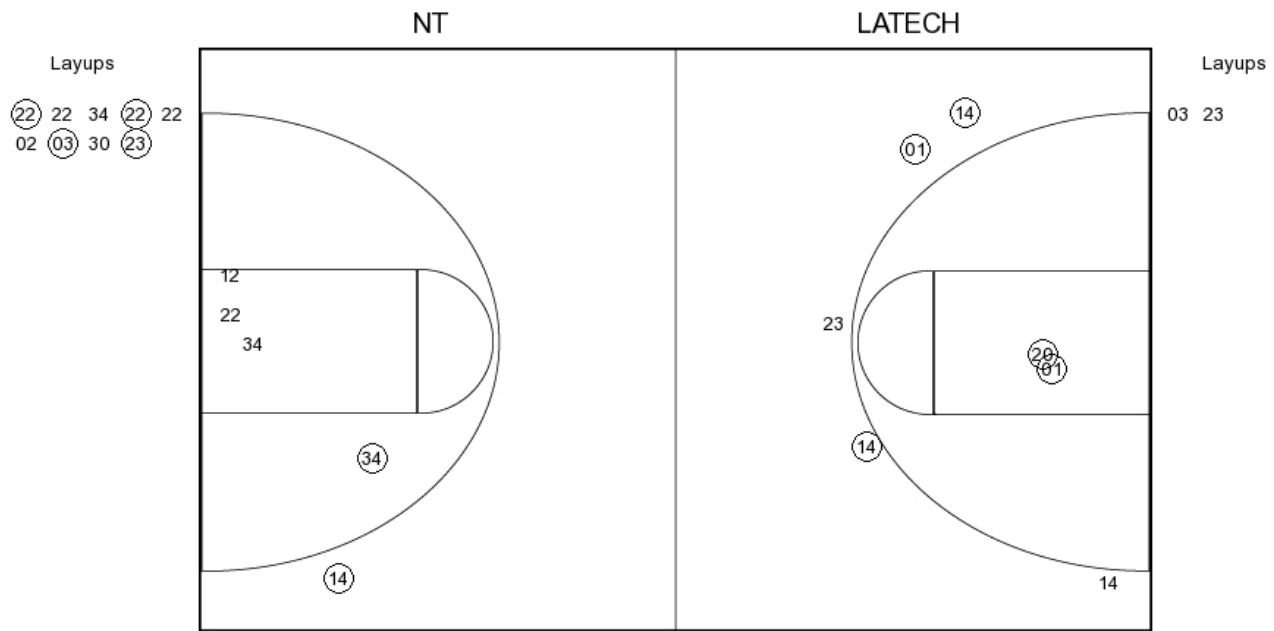

North Texas vs Louisiana Tech

OFFICIAL SHOT CHART

2/23/2017 at Thomas Assembly Center (Ruston, La.)

PERIOD 1

NT PERIOD 1

FG Made	10
FG Attempted	22
3PFG Made	5
3PFG Attempted	8

LATECH PERIOD 1

FG Made	11
FG Attempted	23
3PFG Made	1
3PFG Attempted	1