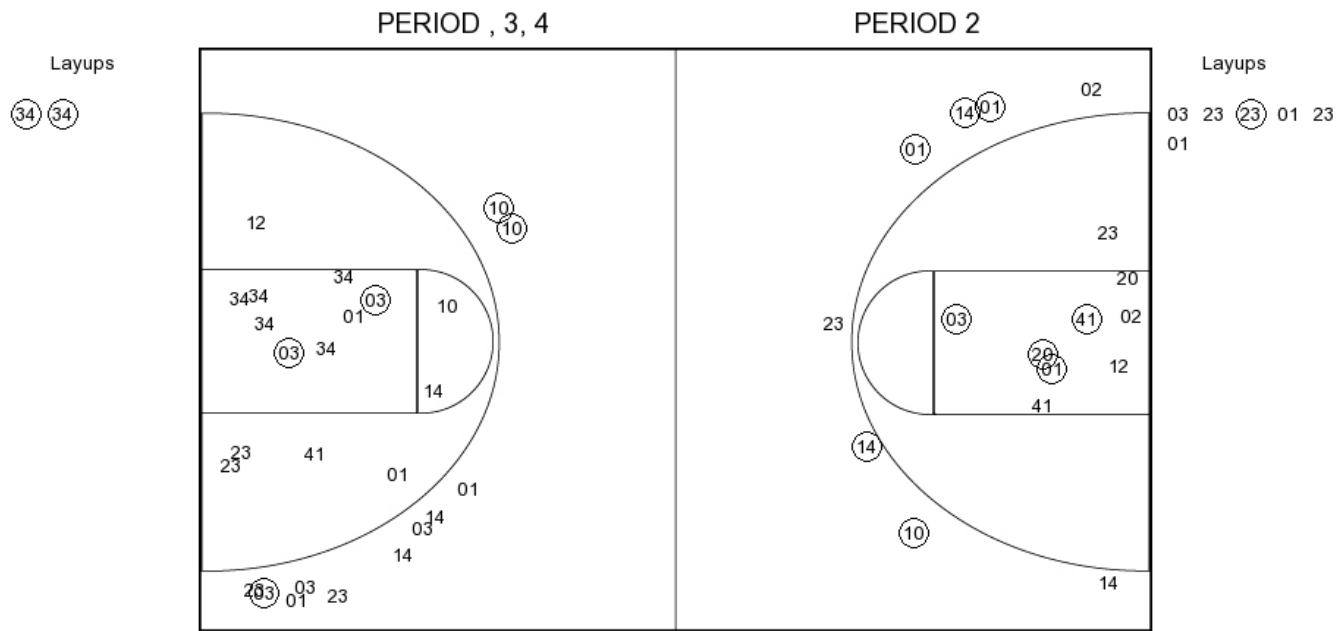

2/23/2017 at Thomas Assembly Center (Ruston, La.)

North Texas

NT PERIOD 1

FG Made	10
FG Attempted	22
3PFG Made	5
3PFG Attempted	8

NT PERIOD 2

FG Made	
FG Attempted	
3PFG Made	
3PFG Attempted	

North Texas vs Louisiana Tech