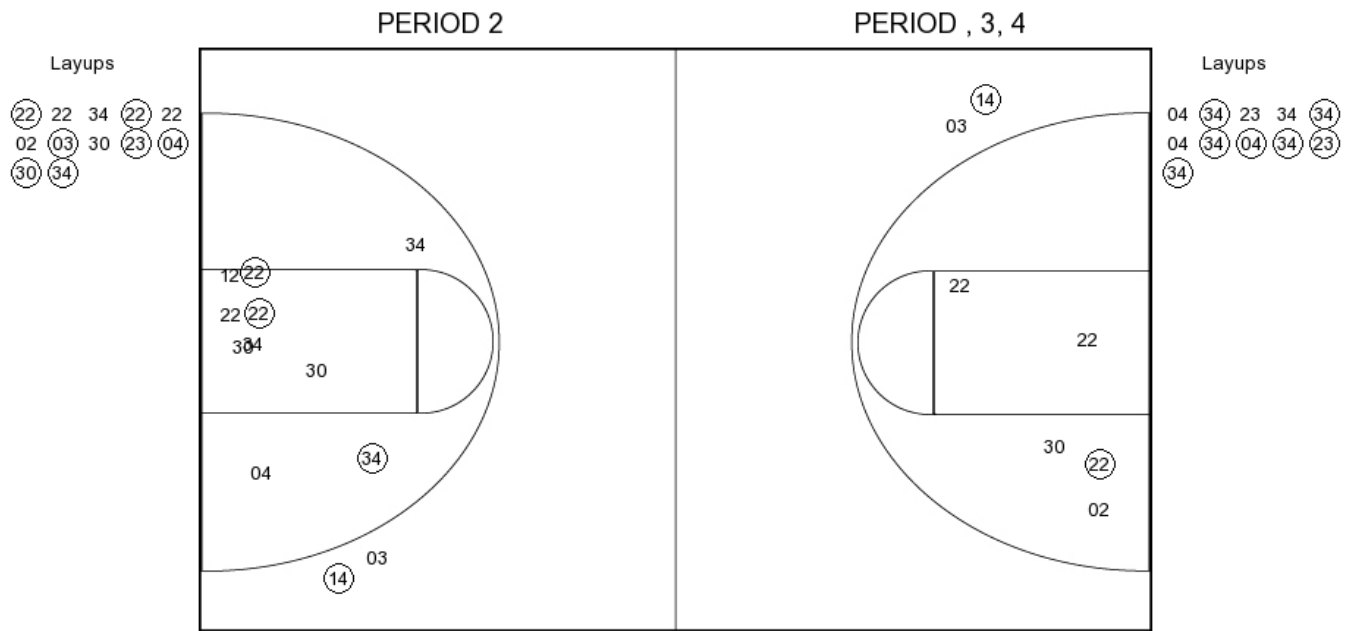

North Texas vs Louisiana Tech

OFFICIAL SHOT CHART

2/23/2017 at Thomas Assembly Center (Ruston, La.)

Louisiana Tech

LATECH PERIOD 1

FG Made	11
FG Attempted	23
3PFG Made	1
3PFG Attempted	1

LATECH PERIOD 2

FG Made	
FG Attempted	
3PFG Made	
3PFG Attempted