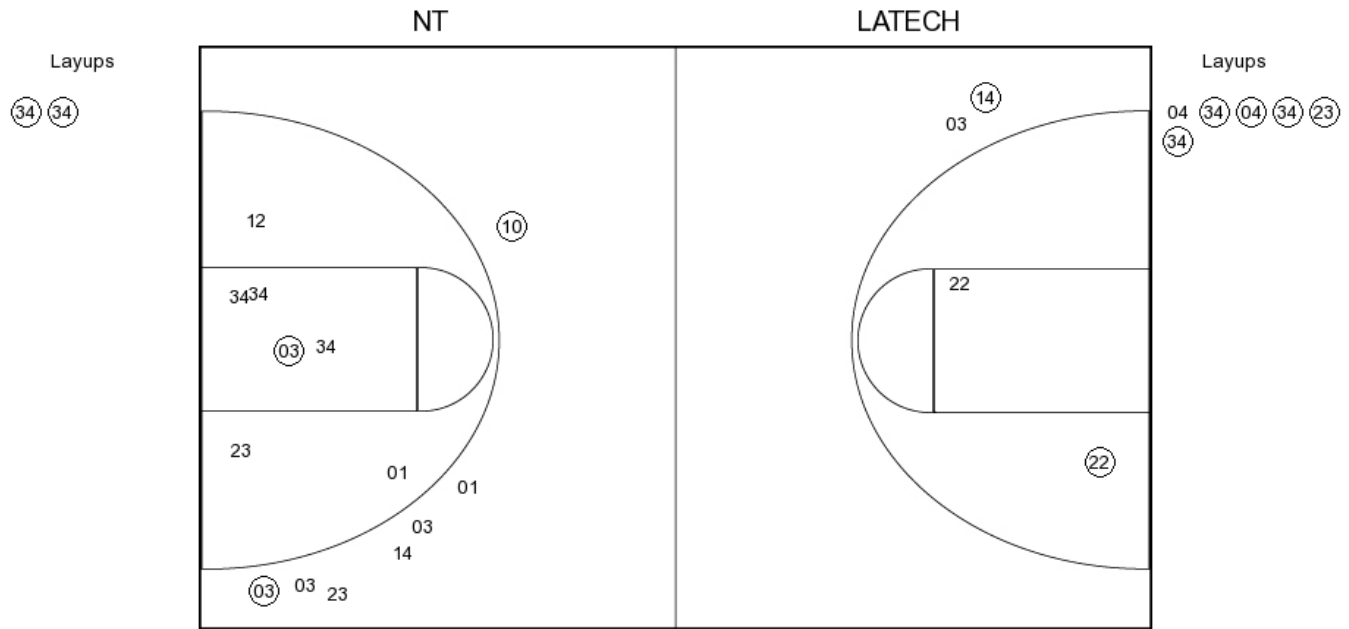

North Texas vs Louisiana Tech

OFFICIAL SHOT CHART

2/23/2017 at Thomas Assembly Center (Ruston, La.)

PERIOD 4

NT PERIOD 4

FG Made

FG Attempted

3PFG Made

3PFG Attempted

LATECH PERIOD 4

FG Made

FG Attempted

3PFG Made

3PFG Attempted