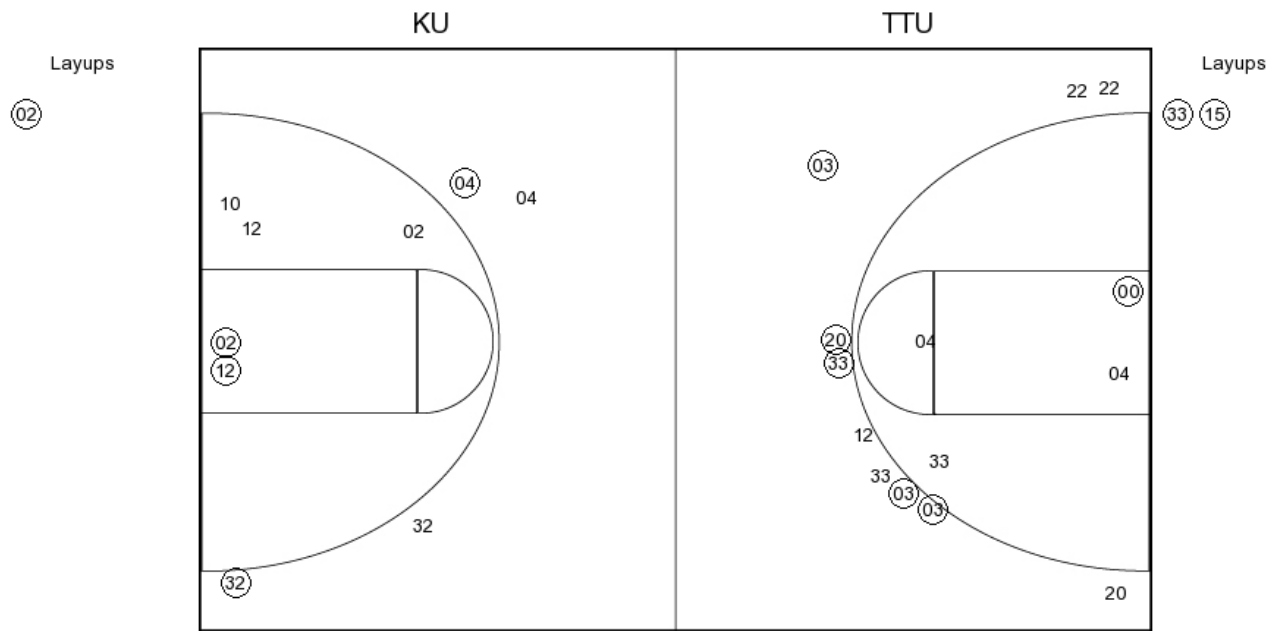

Kansas vs Texas Tech
OFFICIAL SHOT CHART

2/18/2017 at United Supermarkets Arena (Lubbock, TX)

PERIOD 1

KU PERIOD 1

FG Made	12
FG Attempted	36
3PFG Made	7
3PFG Attempted	18

TTU PERIOD 1

FG Made	9
FG Attempted	21
3PFG Made	3
3PFG Attempted	8