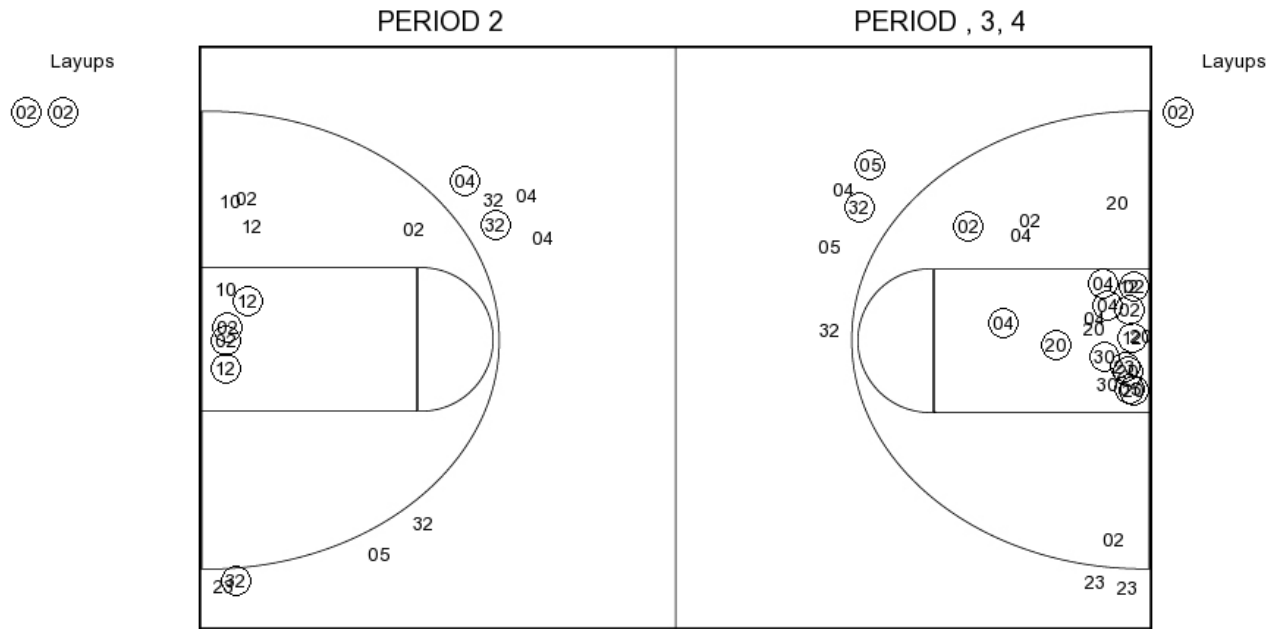

Kansas vs Texas Tech
OFFICIAL SHOT CHART

2/18/2017 at United Supermarkets Arena (Lubbock, TX)

Texas Tech

TTU PERIOD 1

FG Made	9
FG Attempted	21
3PFG Made	3
3PFG Attempted	8

TTU PERIOD 2

FG Made	
FG Attempted	
3PFG Made	
3PFG Attempted