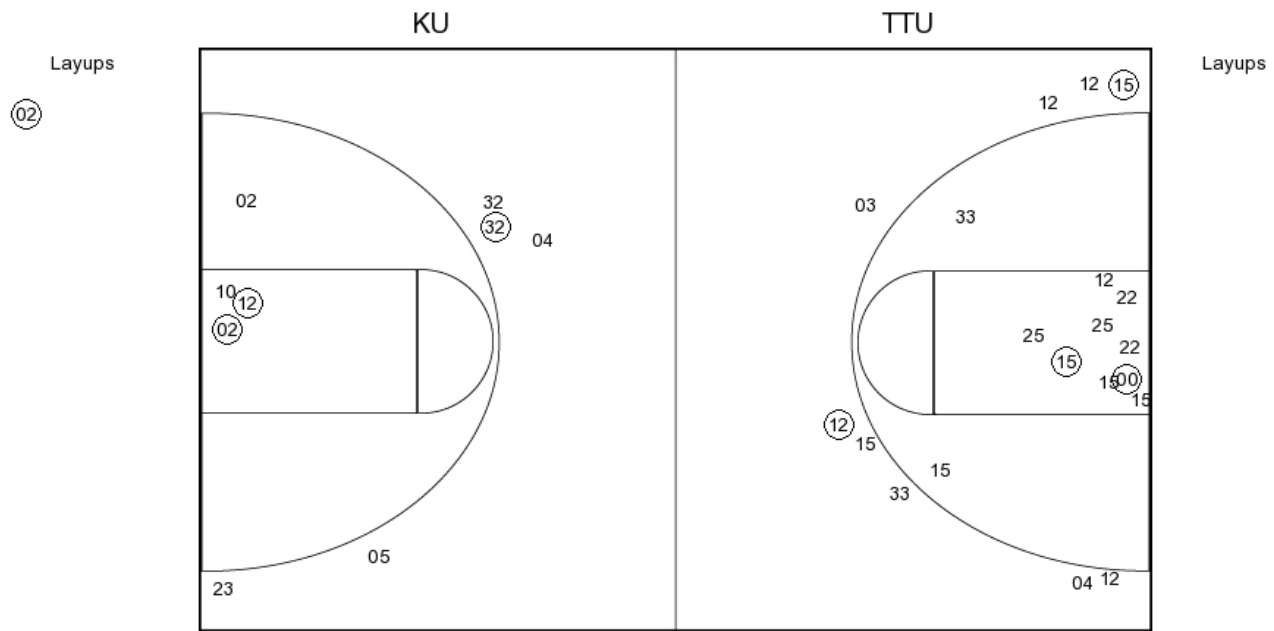

Kansas vs Texas Tech
OFFICIAL SHOT CHART

2/18/2017 at United Supermarkets Arena (Lubbock, TX)

PERIOD 2

KU PERIOD 2

FG Made
FG Attempted
3PFG Made
3PFG Attempted

TTU PERIOD 2

FG Made
FG Attempted
3PFG Made
3PFG Attempted