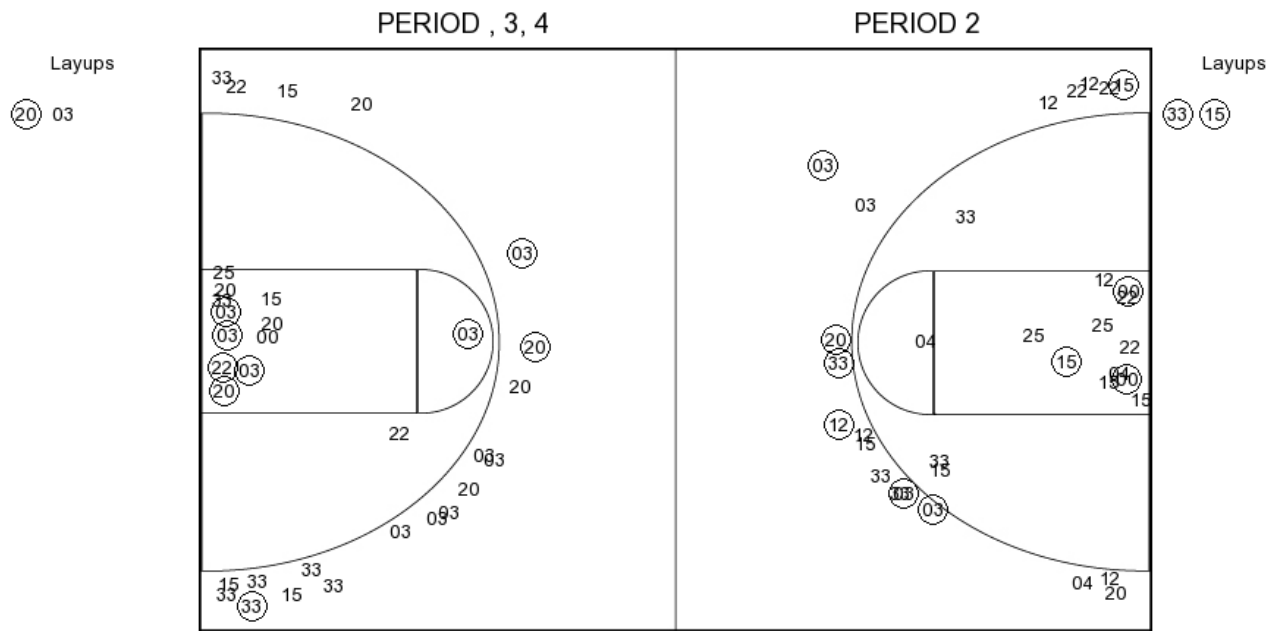

Kansas vs Texas Tech
OFFICIAL SHOT CHART

2/18/2017 at United Supermarkets Arena (Lubbock, TX)

Kansas

KU PERIOD 1

FG Made	12
FG Attempted	36
3PFG Made	7
3PFG Attempted	18

KU PERIOD 2

FG Made	
FG Attempted	
3PFG Made	
3PFG Attempted