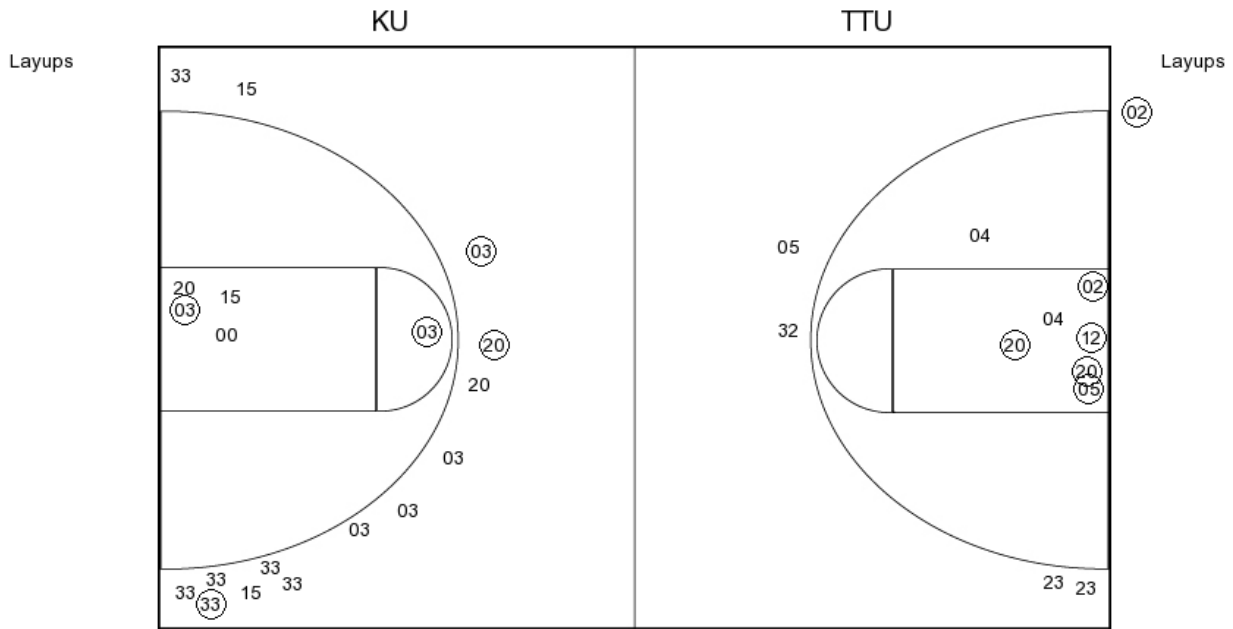

Kansas vs Texas Tech
OFFICIAL SHOT CHART

2/18/2017 at United Supermarkets Arena (Lubbock, TX)

PERIOD 4

KU PERIOD 4

FG Made
FG Attempted
3PFG Made
3PFG Attempted

TTU PERIOD 4

FG Made
FG Attempted
3PFG Made
3PFG Attempted