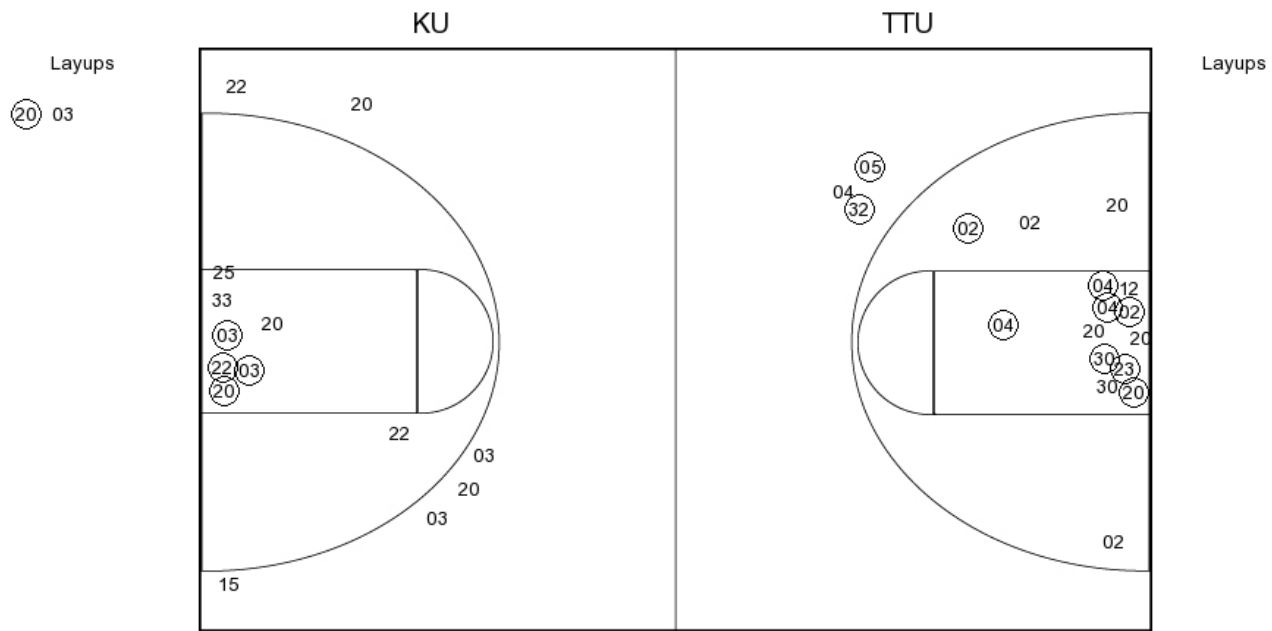

Kansas vs Texas Tech
OFFICIAL SHOT CHART

2/18/2017 at United Supermarkets Arena (Lubbock, TX)

PERIOD 3

KU PERIOD 3

FG Made	11
FG Attempted	39
3PFG Made	3
3PFG Attempted	20

TTU PERIOD 3

FG Made	16
FG Attempted	32
3PFG Made	2
3PFG Attempted	8