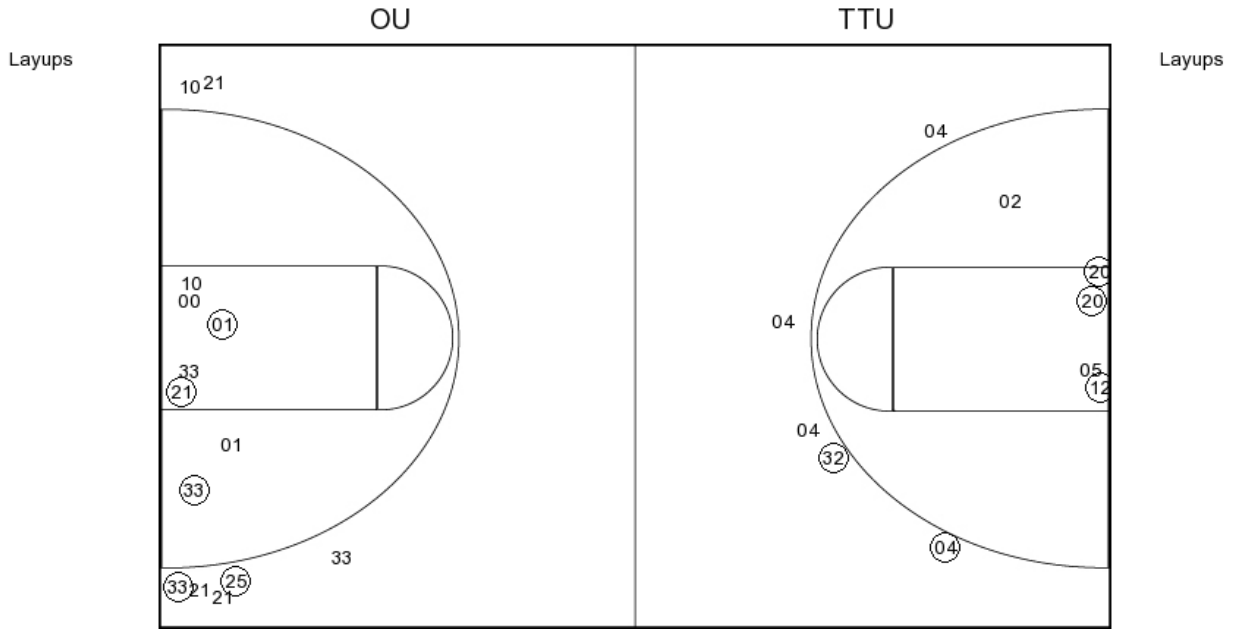

Oklahoma vs Texas Tech

OFFICIAL SHOT CHART

2/11/2017 at United Supermarkets Arena (Lubbock, TX)

PERIOD 4

OU PERIOD 4

FG Made

FG Attempted

3PFG Made

3PFG Attempted

TTU PERIOD 4

FG Made

FG Attempted

3PFG Made

3PFG Attempted