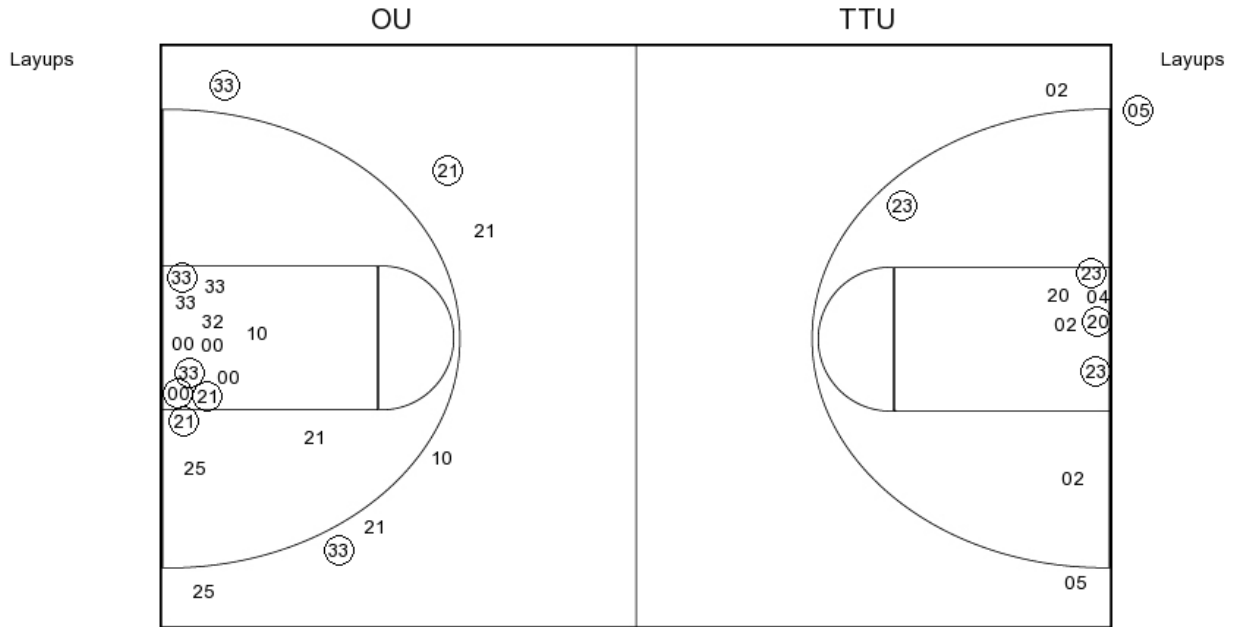

Oklahoma vs Texas Tech

OFFICIAL SHOT CHART

2/11/2017 at United Supermarkets Arena (Lubbock, TX)

PERIOD 3

OU PERIOD 3

FG Made	14
FG Attempted	40
3PFG Made	5
3PFG Attempted	14

TTU PERIOD 3

FG Made	10
FG Attempted	24
3PFG Made	2
3PFG Attempted	6