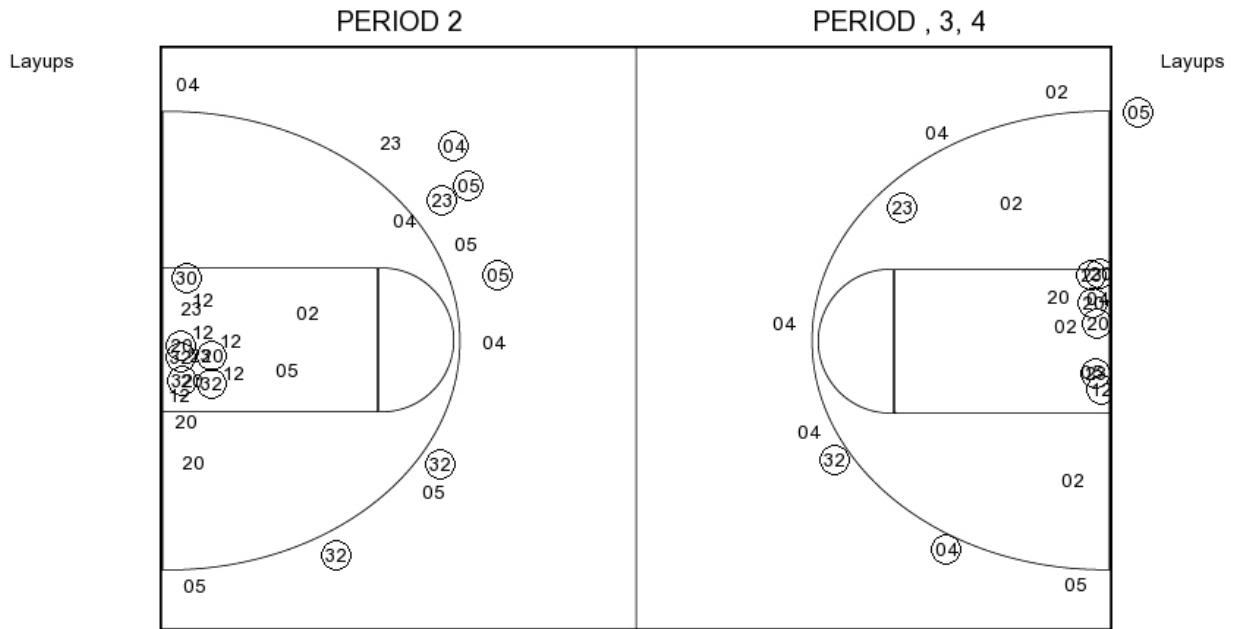

Oklahoma vs Texas Tech

OFFICIAL SHOT CHART

2/11/2017 at United Supermarkets Arena (Lubbock, TX)

Texas Tech

TTU PERIOD 1

FG Made	12
FG Attempted	30
3PFG Made	6
3PFG Attempted	12

TTU PERIOD 2

FG Made	
FG Attempted	
3PFG Made	
3PFG Attempted