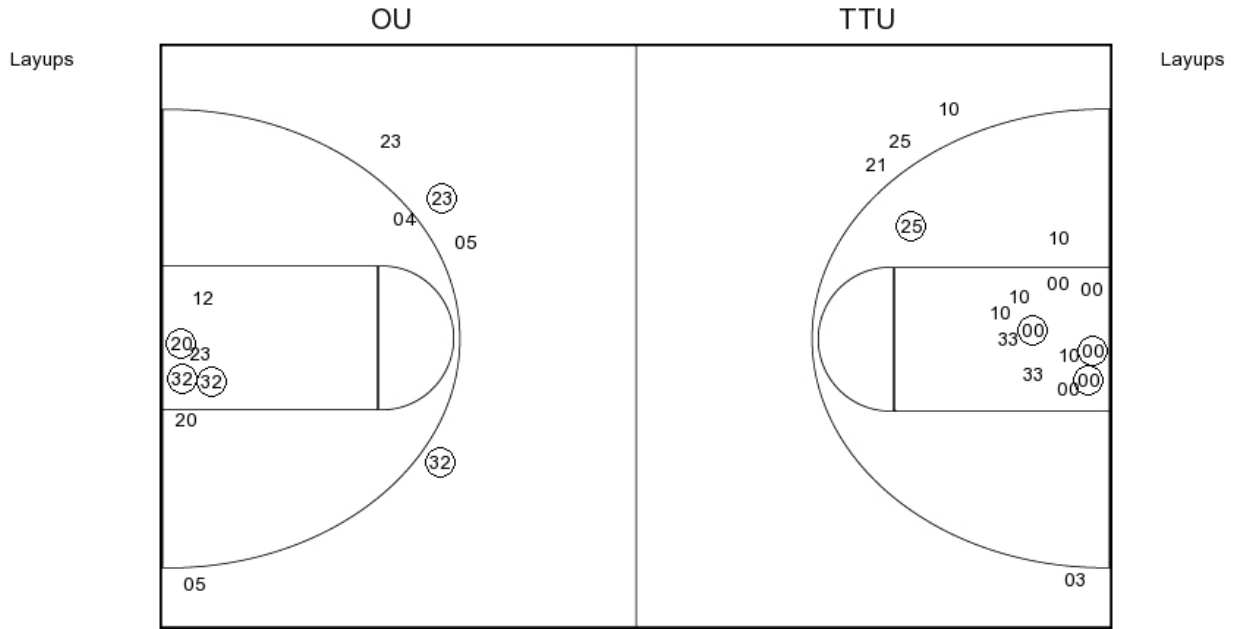

Oklahoma vs Texas Tech

OFFICIAL SHOT CHART

2/11/2017 at United Supermarkets Arena (Lubbock, TX)

PERIOD 2

OU PERIOD 2

- FG Made
- FG Attempted
- 3PFG Made
- 3PFG Attempted

TTU PERIOD 2

- FG Made
- FG Attempted
- 3PFG Made
- 3PFG Attempted