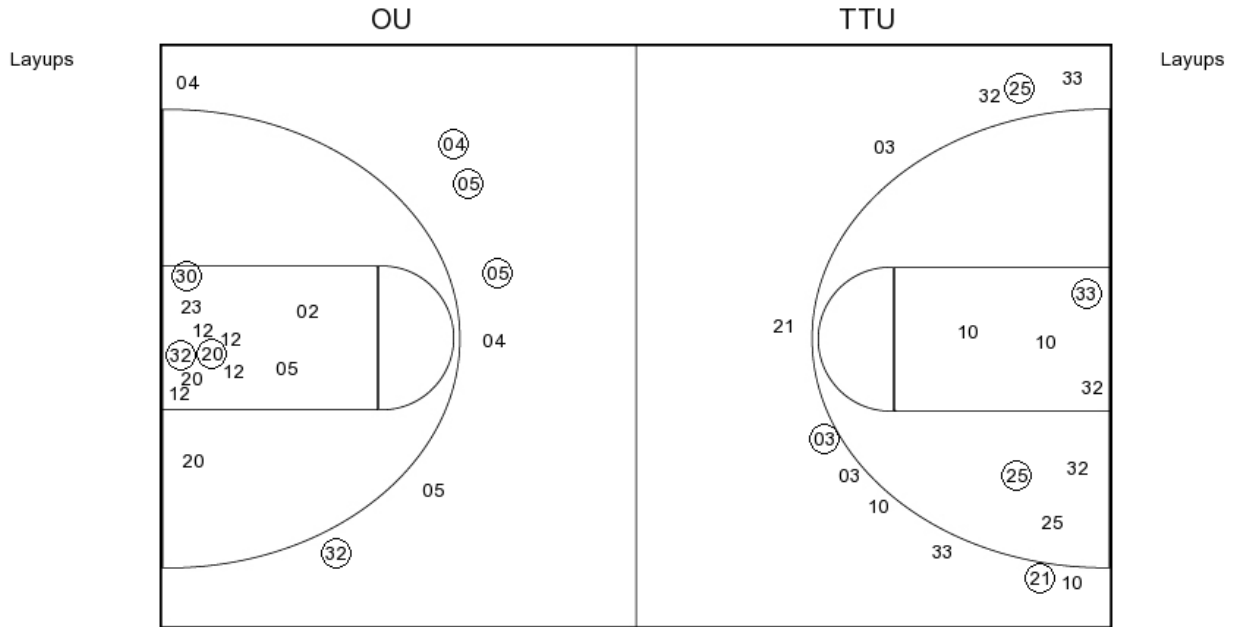

Oklahoma vs Texas Tech

OFFICIAL SHOT CHART

2/11/2017 at United Supermarkets Arena (Lubbock, TX)

PERIOD 1

OU PERIOD 1

FG Made	9
FG Attempted	35
3PFG Made	3
3PFG Attempted	15

TTU PERIOD 1

FG Made	12
FG Attempted	30
3PFG Made	6
3PFG Attempted	12