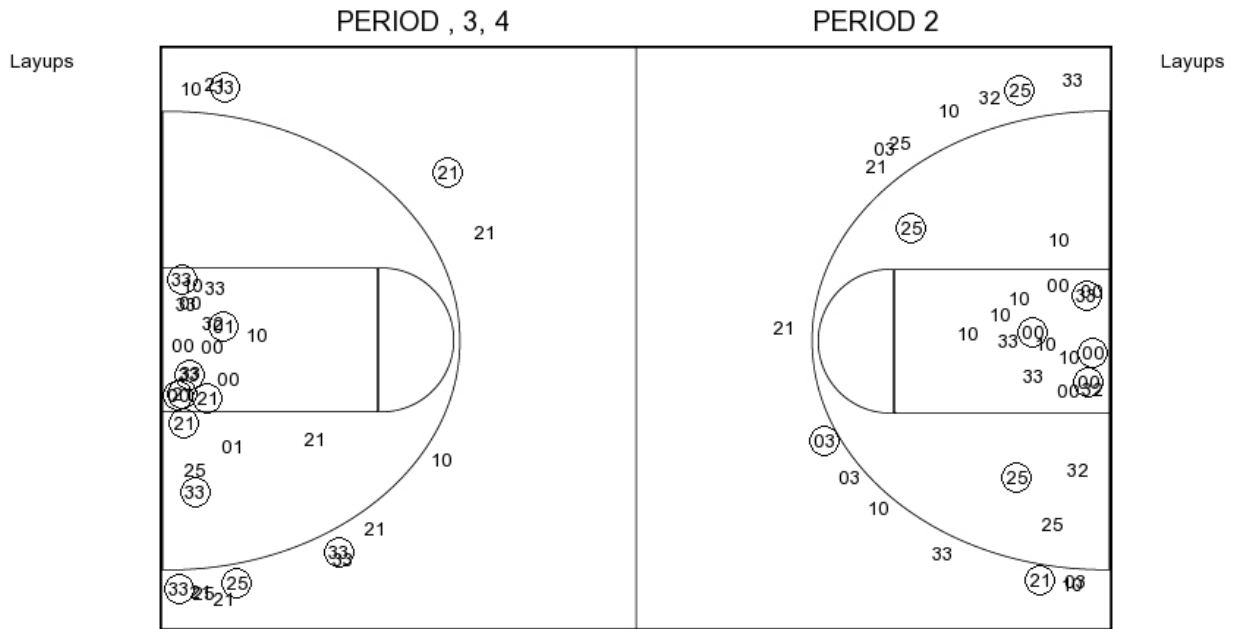

Oklahoma vs Texas Tech

OFFICIAL SHOT CHART

2/11/2017 at United Supermarkets Arena (Lubbock, TX)

Oklahoma

OU PERIOD 1

FG Made	9
FG Attempted	35
3PFG Made	3
3PFG Attempted	15

OU PERIOD 2

FG Made	
FG Attempted	
3PFG Made	
3PFG Attempted