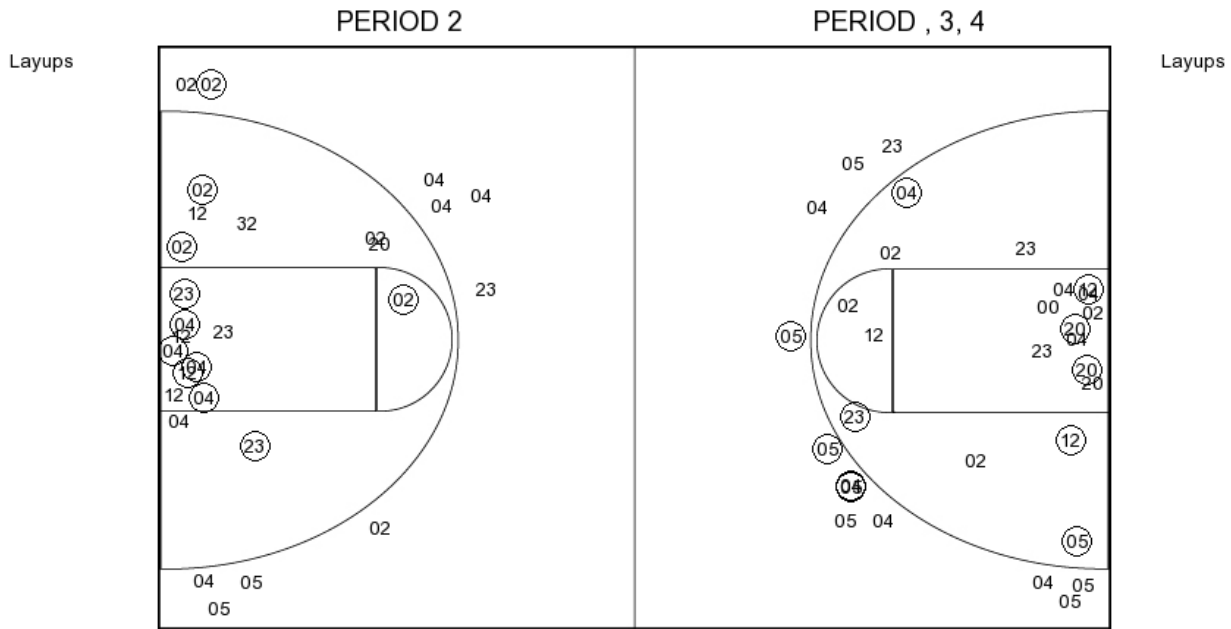

Baylor vs Texas Tech
OFFICIAL SHOT CHART

2/4/2017 at United Supermarkets Arena (Lubbock, TX)

Texas Tech

TTU PERIOD 1

FG Made	11
FG Attempted	32
3PFG Made	0
3PFG Attempted	8

TTU PERIOD 2

FG Made	
FG Attempted	
3PFG Made	
3PFG Attempted