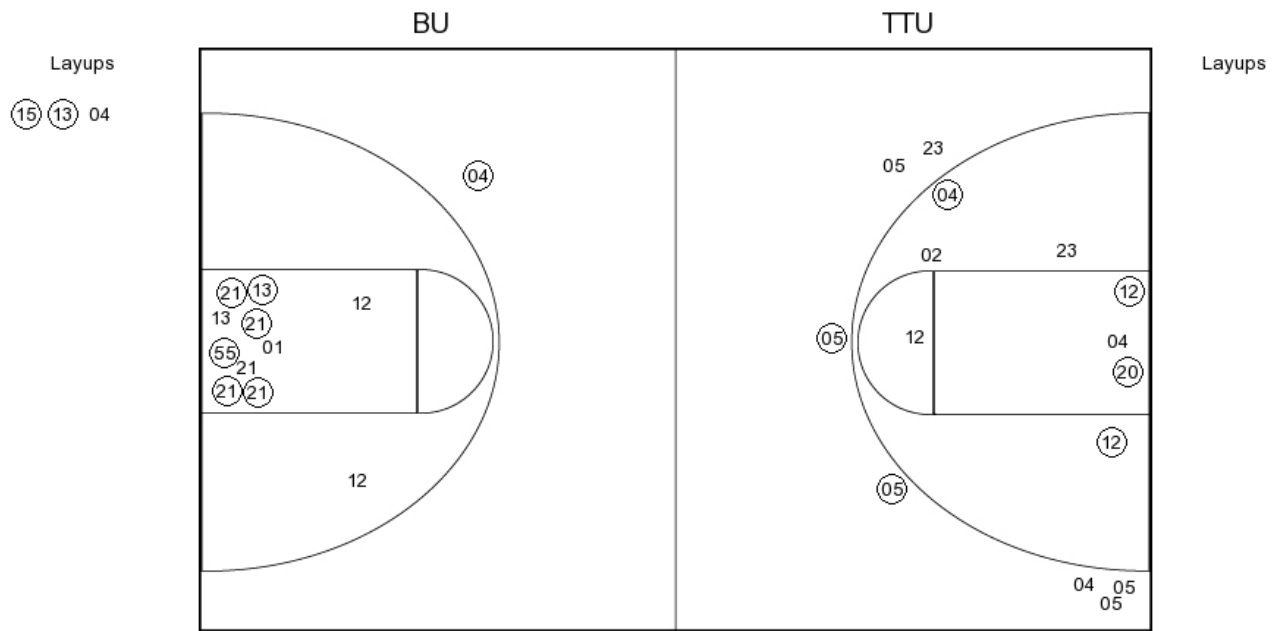

Baylor vs Texas Tech
OFFICIAL SHOT CHART

2/4/2017 at United Supermarkets Arena (Lubbock, TX)

PERIOD 4

BU PERIOD 4

FG Made
FG Attempted
3PFG Made
3PFG Attempted

TTU PERIOD 4

FG Made
FG Attempted
3PFG Made
3PFG Attempted