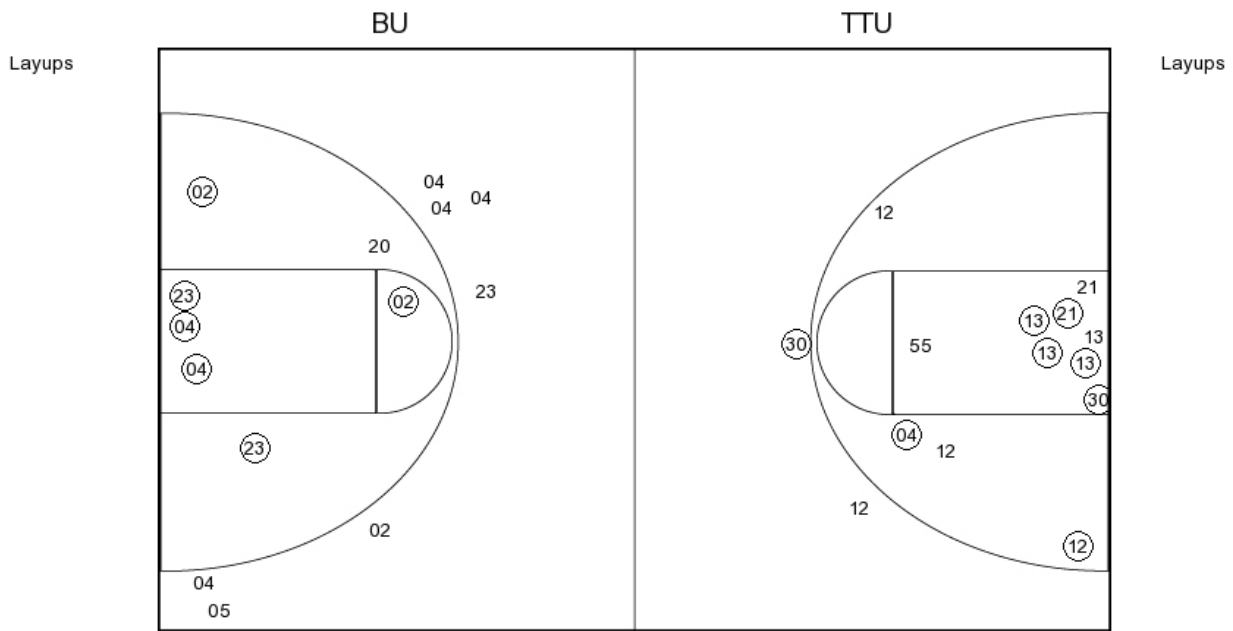

Baylor vs Texas Tech
OFFICIAL SHOT CHART

2/4/2017 at United Supermarkets Arena (Lubbock, TX)

PERIOD 1

BU PERIOD 1

FG Made	14
FG Attempted	28
3PFG Made	2
3PFG Attempted	4

TTU PERIOD 1

FG Made	11
FG Attempted	32
3PFG Made	0
3PFG Attempted	8