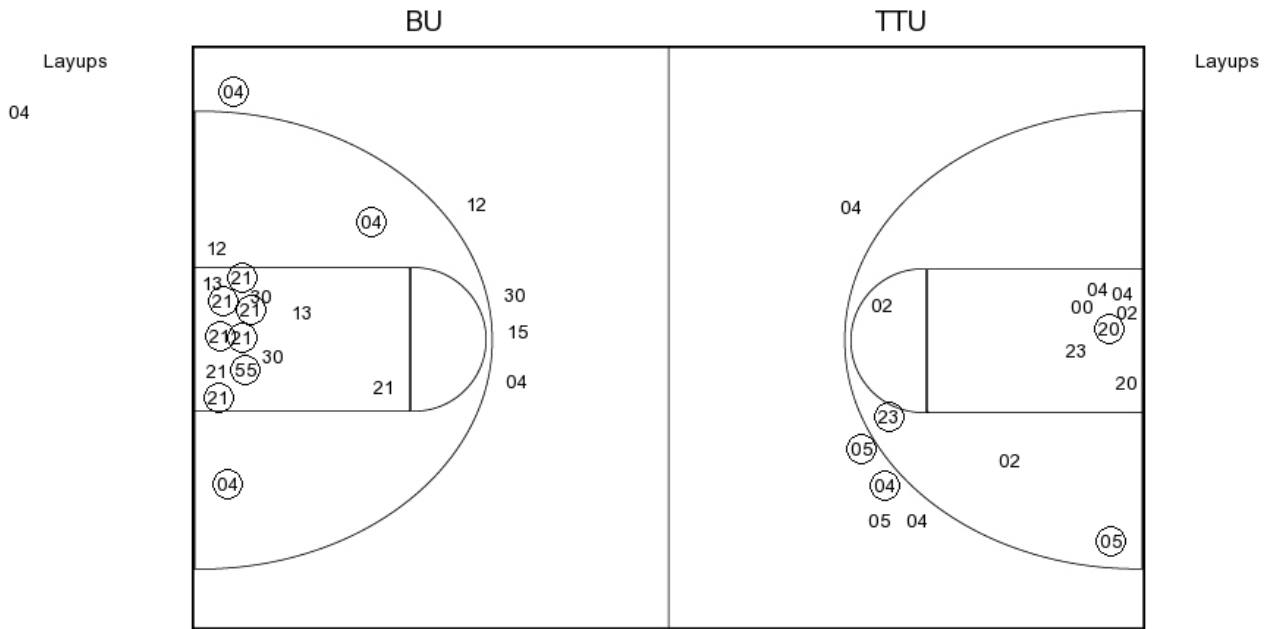

Baylor vs Texas Tech
OFFICIAL SHOT CHART

2/4/2017 at United Supermarkets Arena (Lubbock, TX)

PERIOD 3

BU PERIOD 3

FG Made	19
FG Attempted	40
3PFG Made	2
3PFG Attempted	7

TTU PERIOD 3

FG Made	12
FG Attempted	33
3PFG Made	4
3PFG Attempted	11