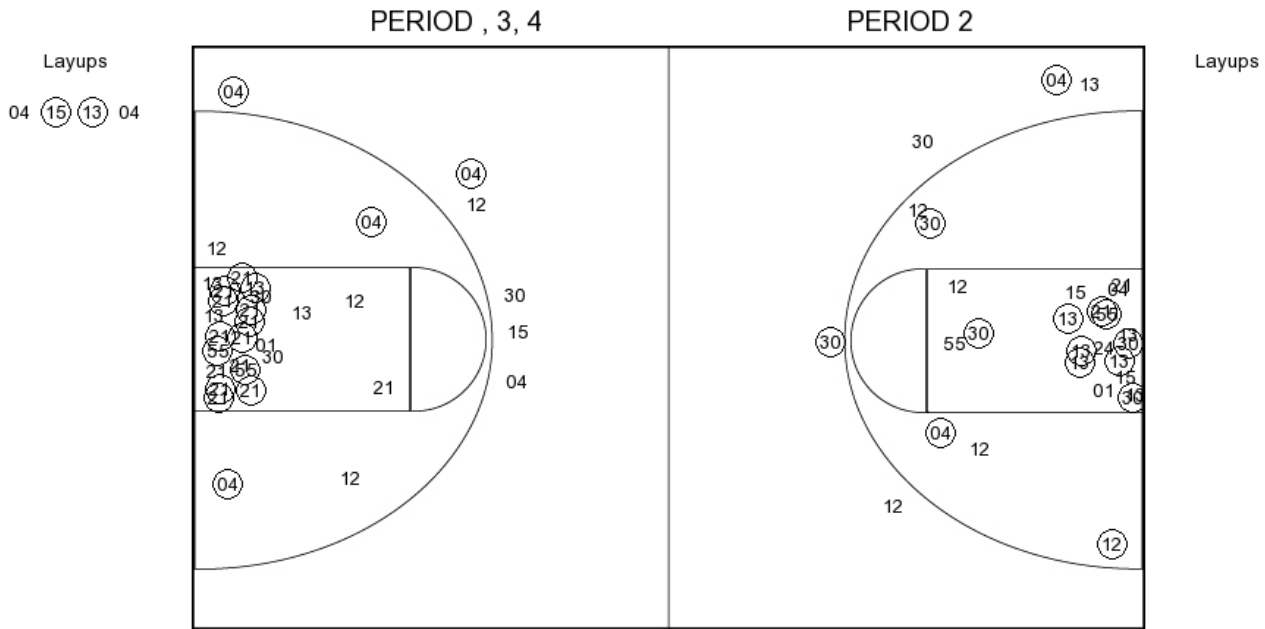

Baylor vs Texas Tech
OFFICIAL SHOT CHART

2/4/2017 at United Supermarkets Arena (Lubbock, TX)

Baylor

BU PERIOD 1

FG Made	14
FG Attempted	28
3PFG Made	2
3PFG Attempted	4

BU PERIOD 2

FG Made	
FG Attempted	
3PFG Made	
3PFG Attempted