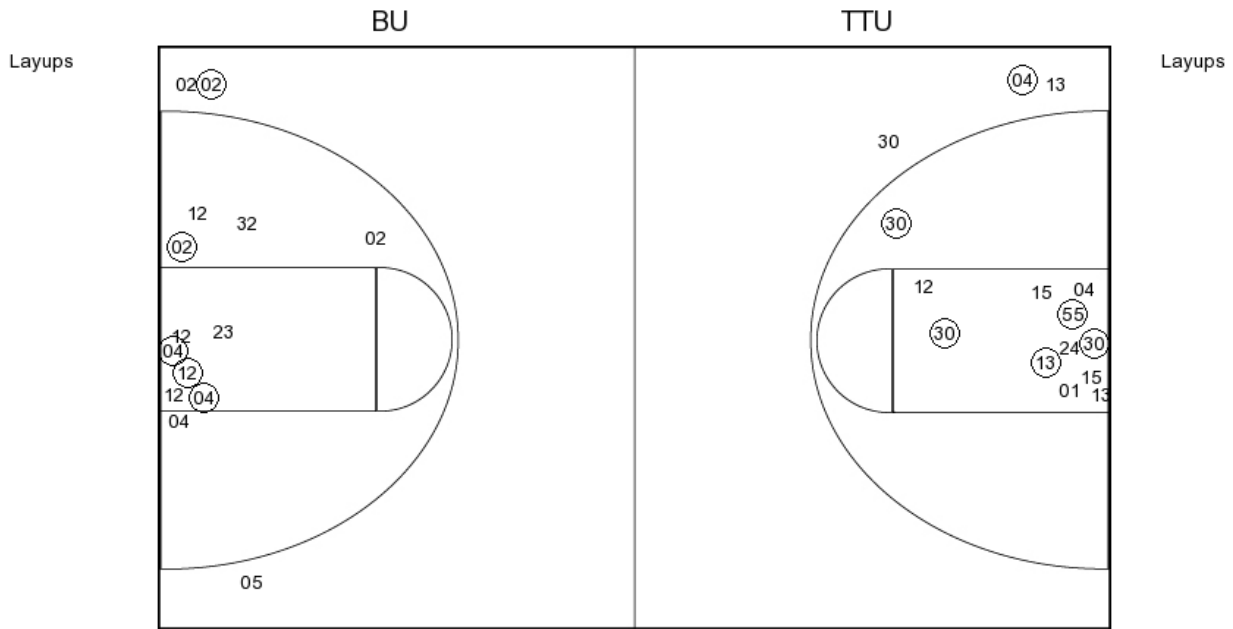

Baylor vs Texas Tech
OFFICIAL SHOT CHART

2/4/2017 at United Supermarkets Arena (Lubbock, TX)

PERIOD 2

BU PERIOD 2

- FG Made
- FG Attempted
- 3PFG Made
- 3PFG Attempted

TTU PERIOD 2

- FG Made
- FG Attempted
- 3PFG Made
- 3PFG Attempted