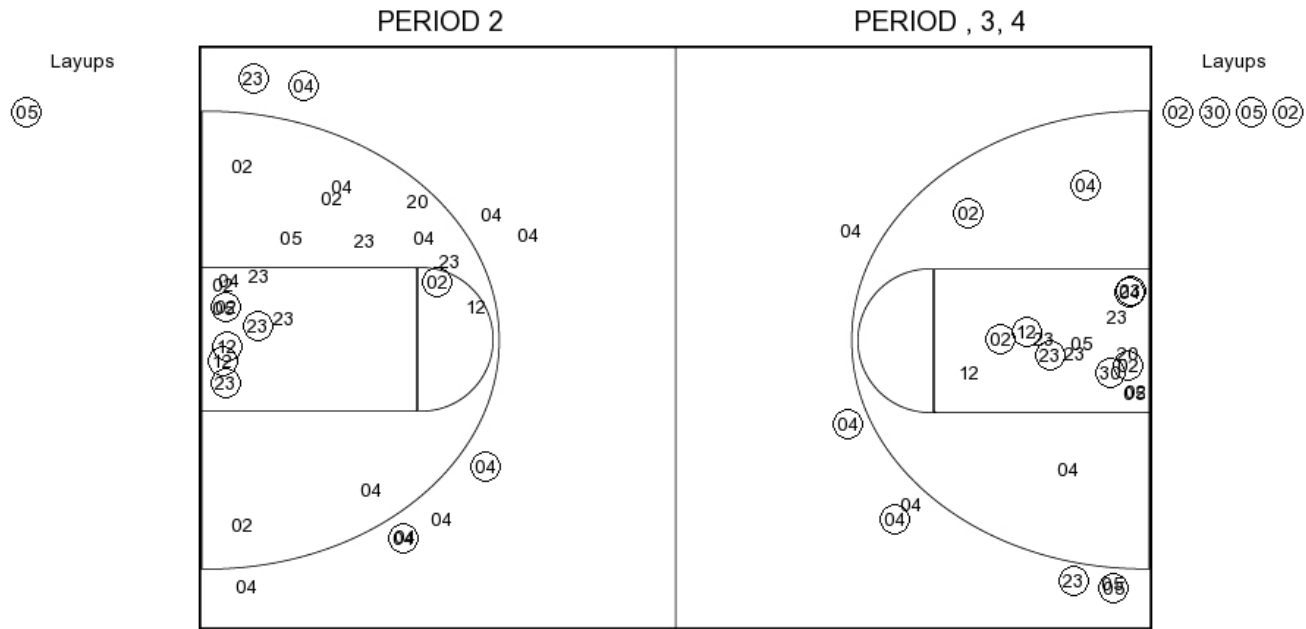

West Virginia vs Texas Tech

OFFICIAL SHOT CHART

1/11/2017 at United Supermarkets Arena (Lubbock, TX)

Texas Tech

TTU PERIOD 1

FG Made	11
FG Attempted	33
3PFG Made	4
3PFG Attempted	9

TTU PERIOD 2

FG Made	
FG Attempted	
3PFG Made	
3PFG Attempted