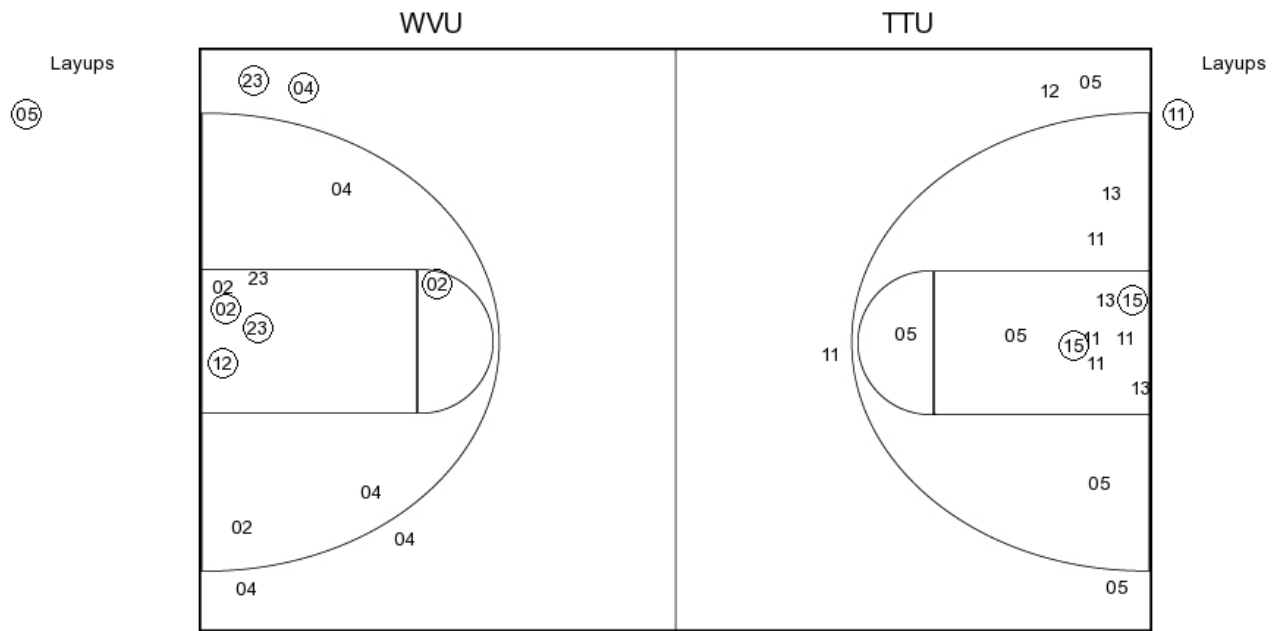

West Virginia vs Texas Tech

OFFICIAL SHOT CHART

1/11/2017 at United Supermarkets Arena (Lubbock, TX)

PERIOD 2

WVU PERIOD 2

FG Made

FG Attempted

3PFG Made

3PFG Attempted

TTU PERIOD 2

FG Made

FG Attempted

3PFG Made

3PFG Attempted