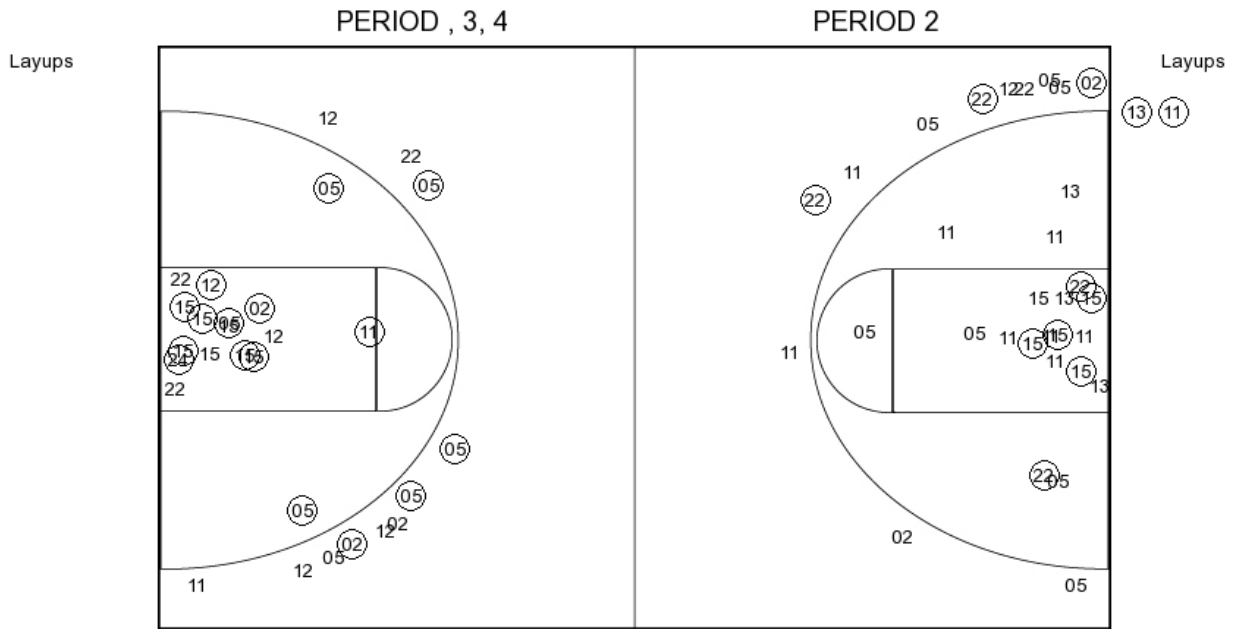

West Virginia vs Texas Tech

OFFICIAL SHOT CHART

1/11/2017 at United Supermarkets Arena (Lubbock, TX)

West Virginia

WVU PERIOD 1

FG Made	11
FG Attempted	33
3PFG Made	3
3PFG Attempted	12

WVU PERIOD 2

FG Made	
FG Attempted	
3PFG Made	
3PFG Attempted