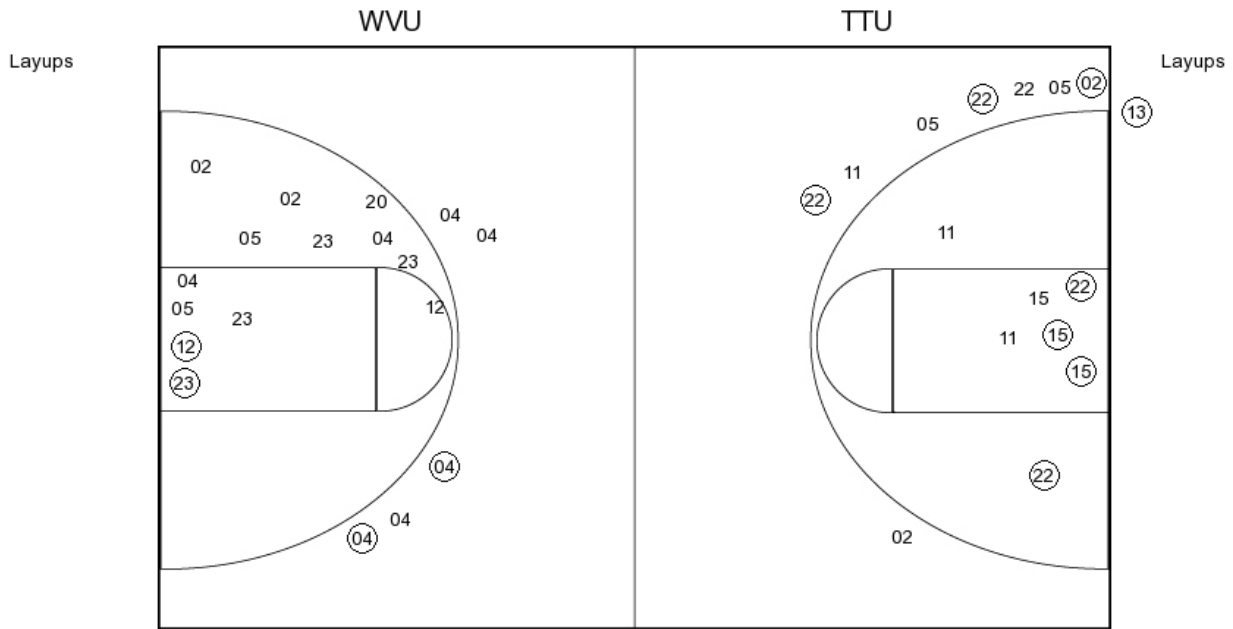

West Virginia vs Texas Tech

OFFICIAL SHOT CHART

1/11/2017 at United Supermarkets Arena (Lubbock, TX)

PERIOD 1

WVU PERIOD 1

FG Made	11
FG Attempted	33
3PFG Made	3
3PFG Attempted	12

TTU PERIOD 1

FG Made	11
FG Attempted	33
3PFG Made	4
3PFG Attempted	9