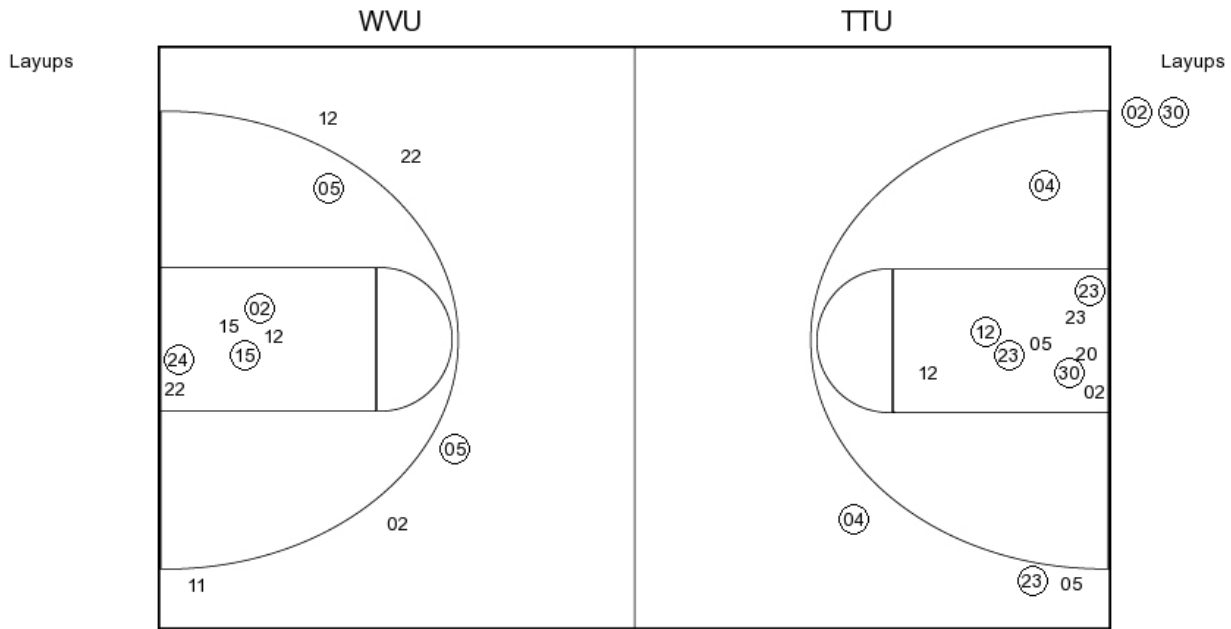

West Virginia vs Texas Tech

OFFICIAL SHOT CHART

1/11/2017 at United Supermarkets Arena (Lubbock, TX)

PERIOD 3

WVU PERIOD 3

FG Made	16
FG Attempted	29
3PFG Made	4
3PFG Attempted	9

TTU PERIOD 3

FG Made	17
FG Attempted	31
3PFG Made	4
3PFG Attempted	7