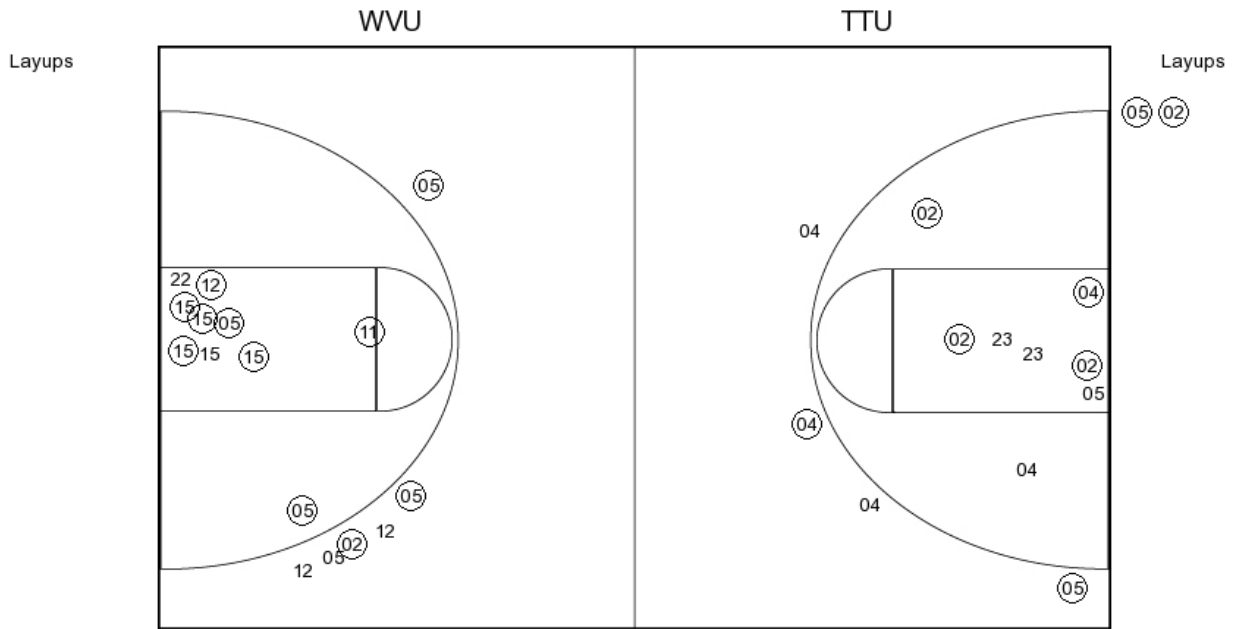

West Virginia vs Texas Tech

OFFICIAL SHOT CHART

1/11/2017 at United Supermarkets Arena (Lubbock, TX)

PERIOD 4

WVU PERIOD 4

- FG Made
- FG Attempted
- 3PFG Made
- 3PFG Attempted

TTU PERIOD 4

- FG Made
- FG Attempted
- 3PFG Made
- 3PFG Attempted