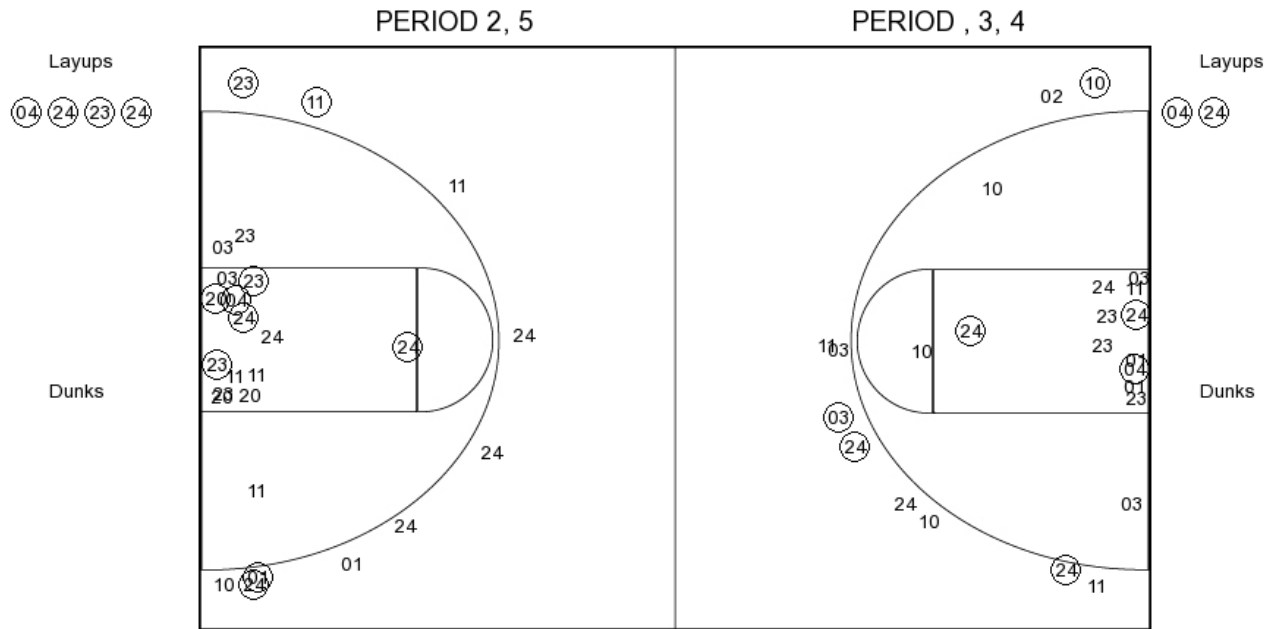

Missouri vs ARKANSAS
OFFICIAL SHOT CHART

1/23/2017 at Fayetteville, Ark. (Bud Walton Arena)

Missouri

MU-W PERIOD 1

FG Made	14
FG Attempted	33
3PFG Made	4
3PFG Attempted	11

MU-W PERIOD 2

FG Made	
FG Attempted	
3PFG Made	
3PFG Attempted