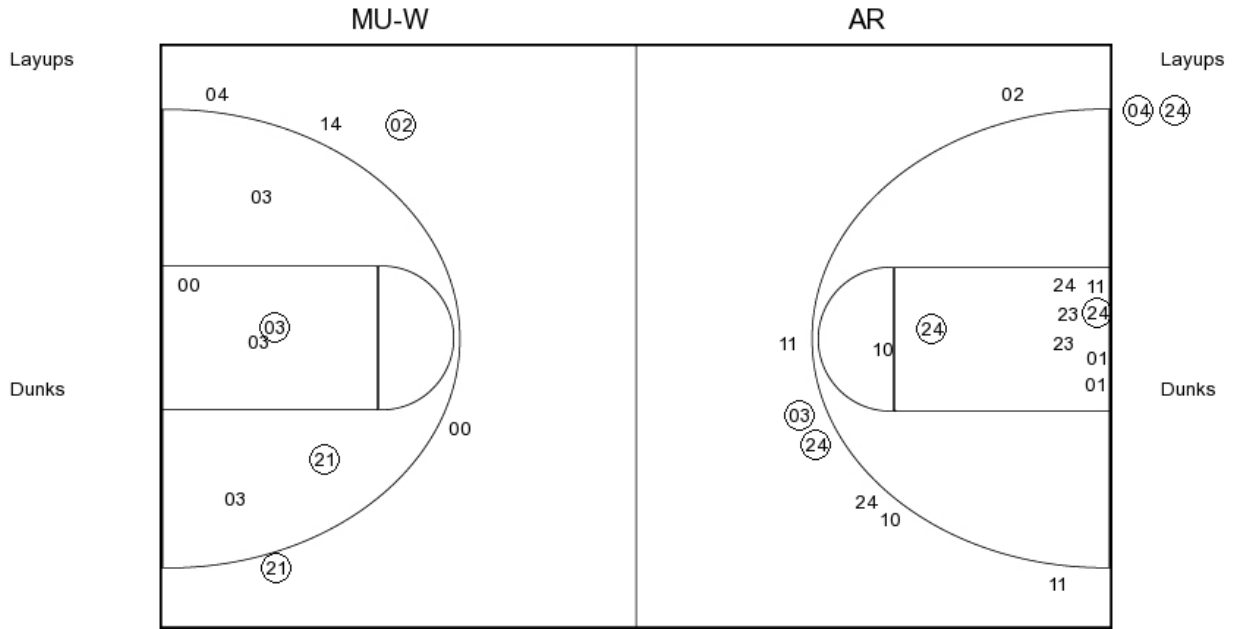

Missouri vs ARKANSAS
OFFICIAL SHOT CHART

1/23/2017 at Fayetteville, Ark. (Bud Walton Arena)

PERIOD 3

MU-W PERIOD 3

FG Made	9
FG Attempted	26
3PFG Made	4
3PFG Attempted	10

AR PERIOD 3

FG Made	11
FG Attempted	25
3PFG Made	3
3PFG Attempted	9