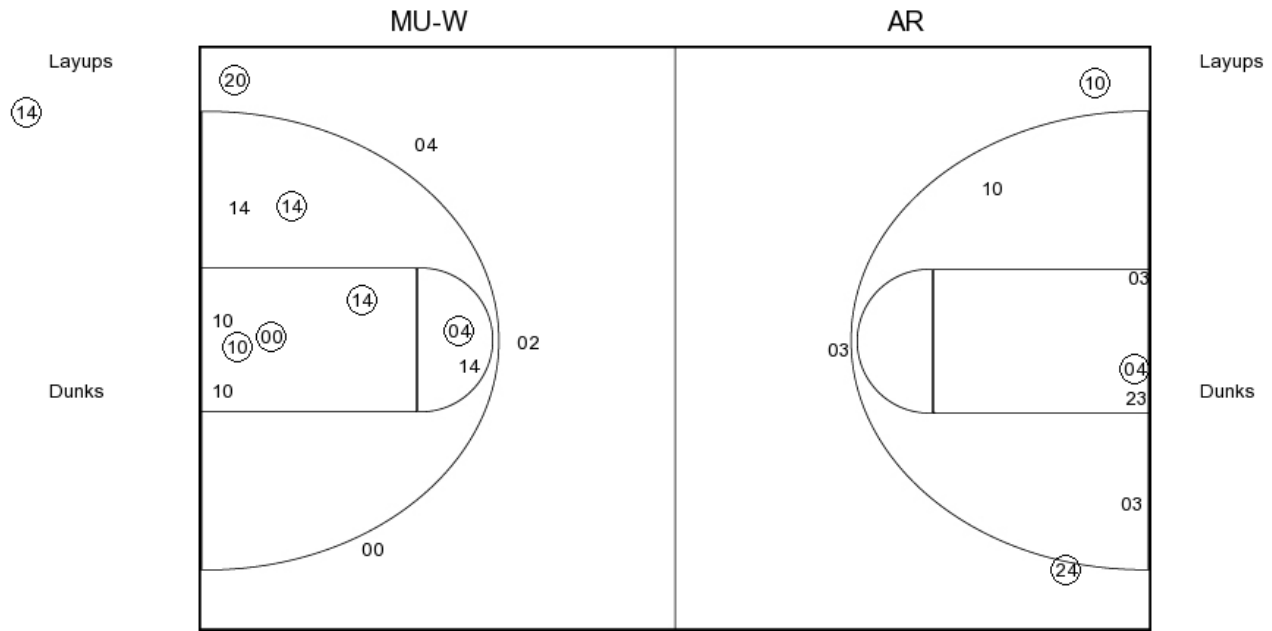

Missouri vs ARKANSAS
OFFICIAL SHOT CHART

1/23/2017 at Fayetteville, Ark. (Bud Walton Arena)

PERIOD 4

MU-W PERIOD 4

FG Made
FG Attempted
3PFG Made
3PFG Attempted

AR PERIOD 4

FG Made
FG Attempted
3PFG Made
3PFG Attempted