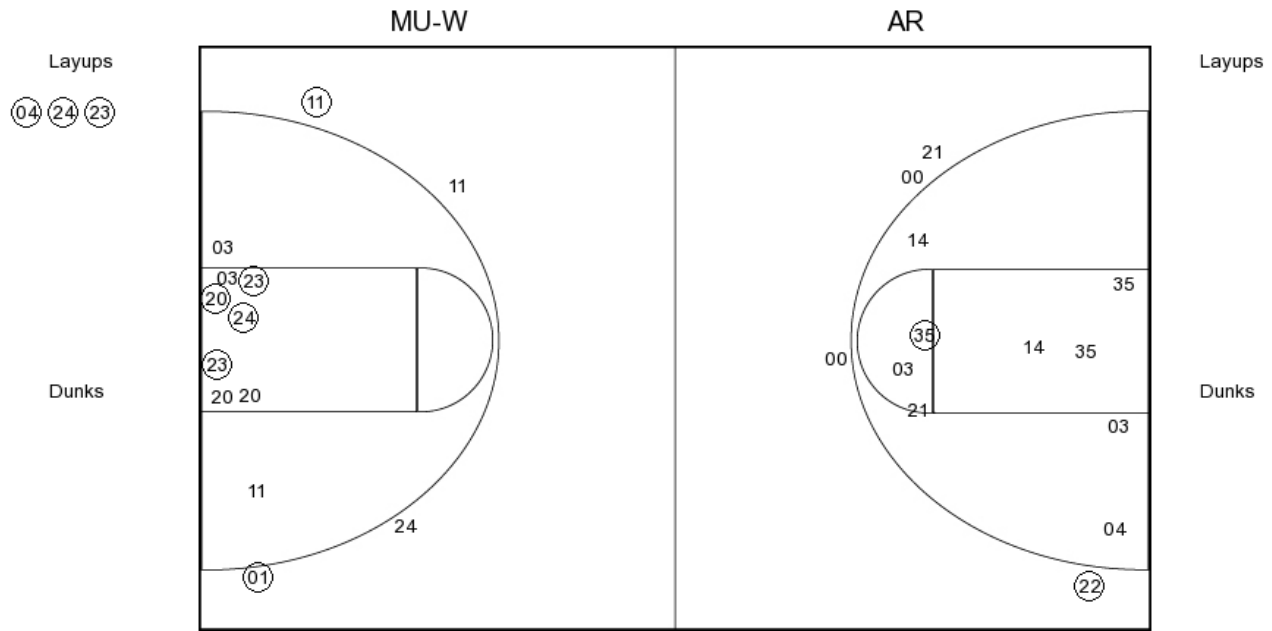

Missouri vs ARKANSAS
OFFICIAL SHOT CHART

1/23/2017 at Fayetteville, Ark. (Bud Walton Arena)

PERIOD 1

MU-W PERIOD 1

FG Made	14
FG Attempted	33
3PFG Made	4
3PFG Attempted	11

AR PERIOD 1

FG Made	6
FG Attempted	27
3PFG Made	1
3PFG Attempted	6