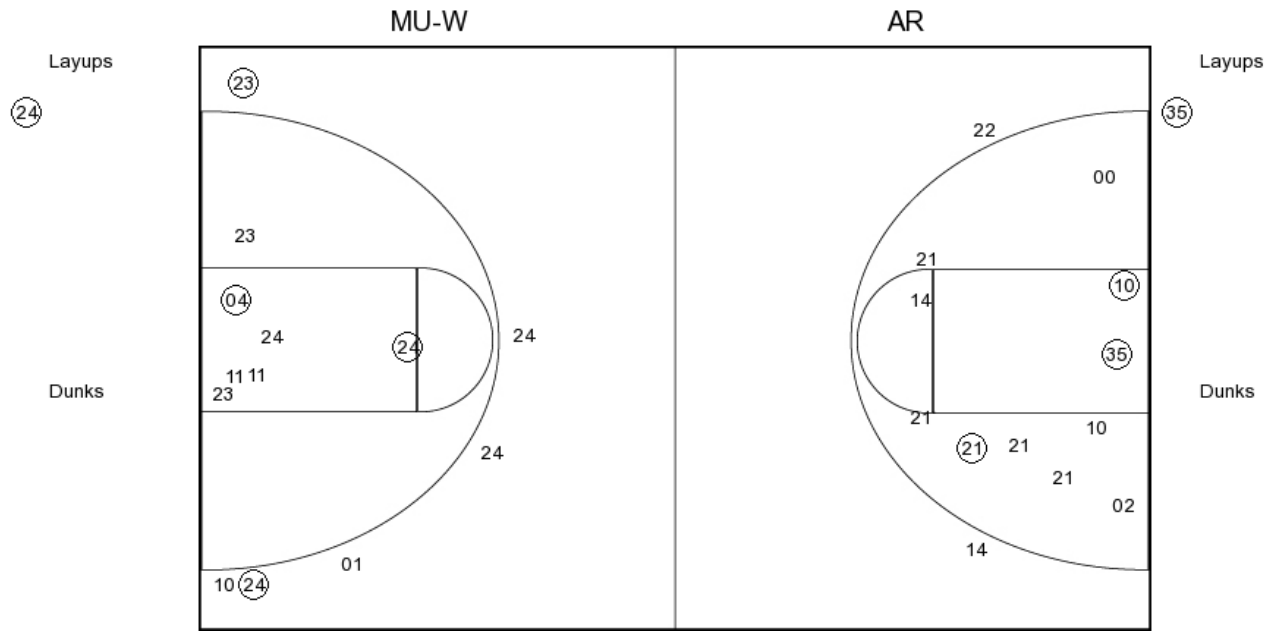

Missouri vs ARKANSAS
OFFICIAL SHOT CHART

1/23/2017 at Fayetteville, Ark. (Bud Walton Arena)

PERIOD 2

MU-W PERIOD 2

- FG Made
- FG Attempted
- 3PFG Made
- 3PFG Attempted

AR PERIOD 2

- FG Made
- FG Attempted
- 3PFG Made
- 3PFG Attempted