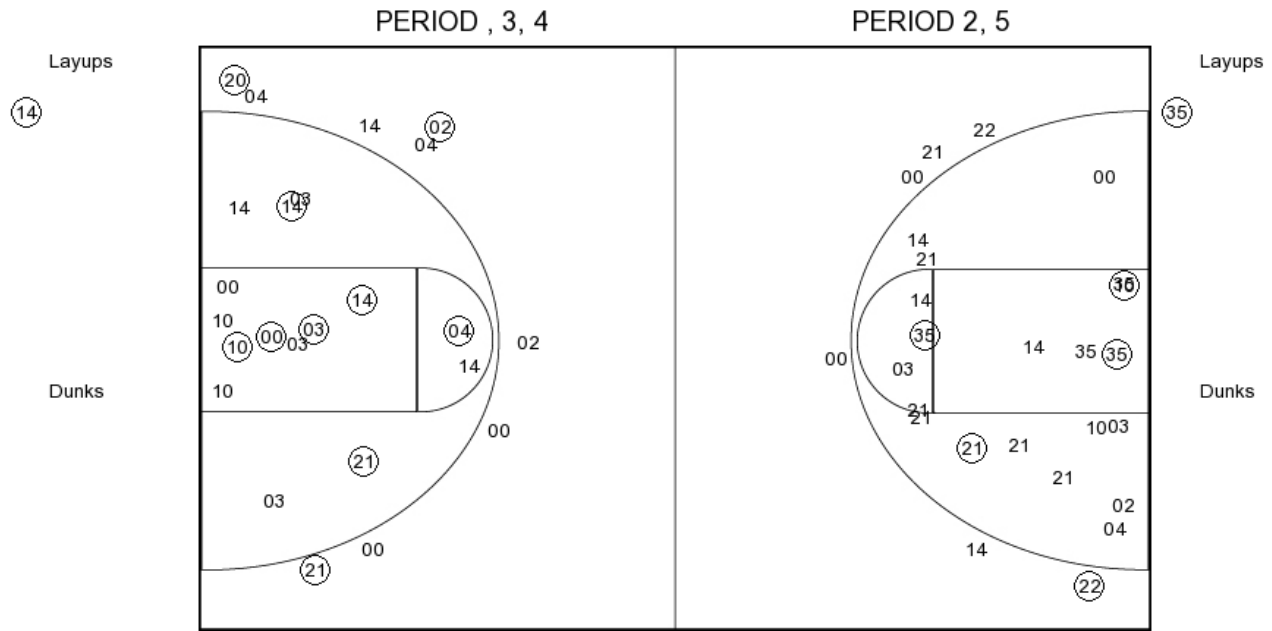

Missouri vs ARKANSAS
OFFICIAL SHOT CHART

1/23/2017 at Fayetteville, Ark. (Bud Walton Arena)

ARKANSAS

AR PERIOD 1

FG Made	6
FG Attempted	27
3PFG Made	1
3PFG Attempted	6

AR PERIOD 2

FG Made	
FG Attempted	
3PFG Made	
3PFG Attempted