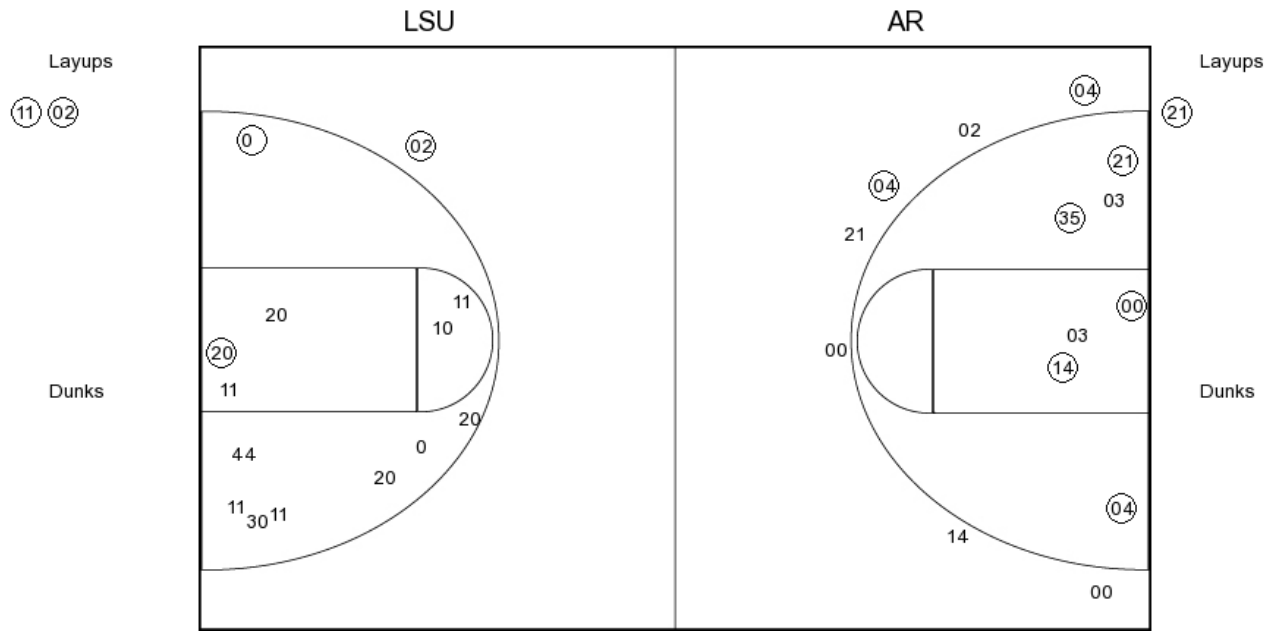

LSU vs ARKANSAS
OFFICIAL SHOT CHART

1/8/2017 at Fayetteville, Ark. (Bud Walton Arena)

PERIOD 1

LSU PERIOD 1

FG Made	10
FG Attempted	28
3PFG Made	2
3PFG Attempted	2

AR PERIOD 1

FG Made	12
FG Attempted	27
3PFG Made	3
3PFG Attempted	11