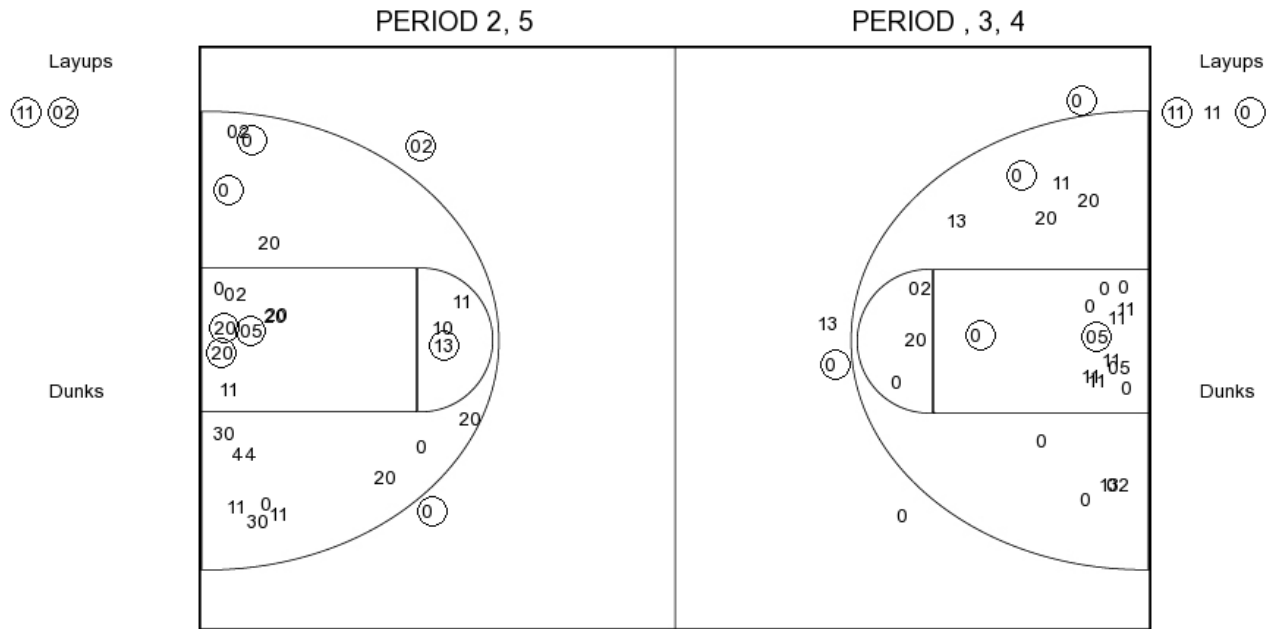

LSU vs ARKANSAS
OFFICIAL SHOT CHART

1/8/2017 at Fayetteville, Ark. (Bud Walton Arena)

LSU

LSU PERIOD 1

FG Made	10
FG Attempted	28
3PFG Made	2
3PFG Attempted	2

LSU PERIOD 2

FG Made	
FG Attempted	
3PFG Made	
3PFG Attempted