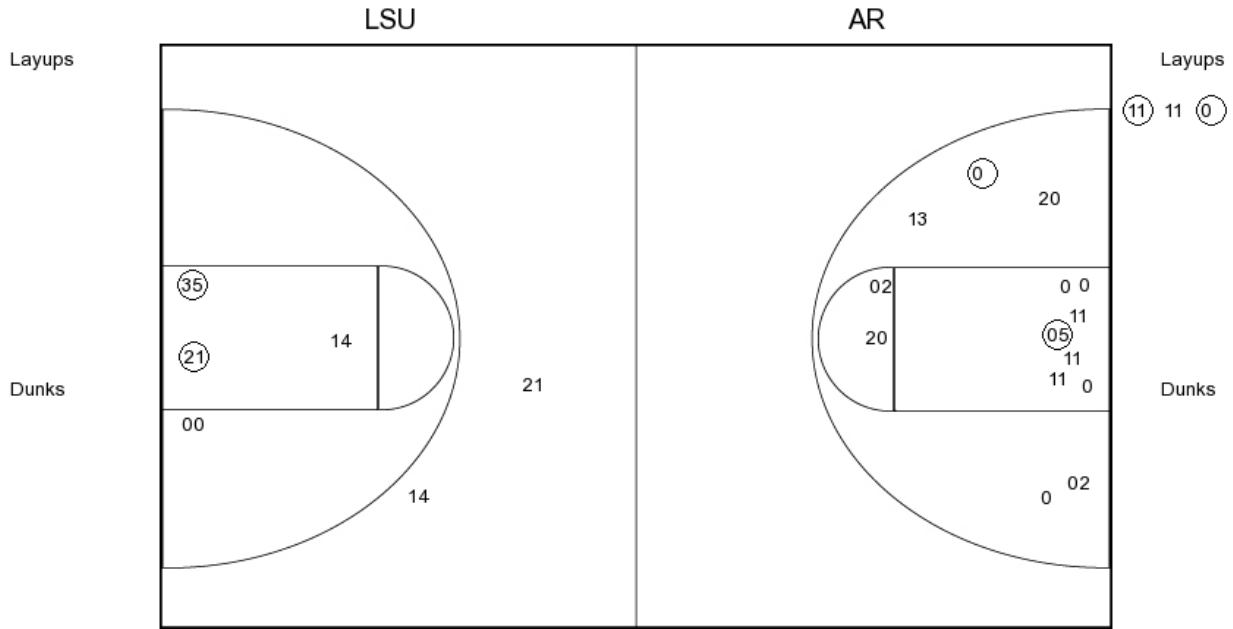

LSU vs ARKANSAS
OFFICIAL SHOT CHART

1/8/2017 at Fayetteville, Ark. (Bud Walton Arena)

PERIOD 4

LSU PERIOD 4
FG Made
FG Attempted
3PFG Made
3PFG Attempted

AR PERIOD 4
FG Made
FG Attempted
3PFG Made
3PFG Attempted