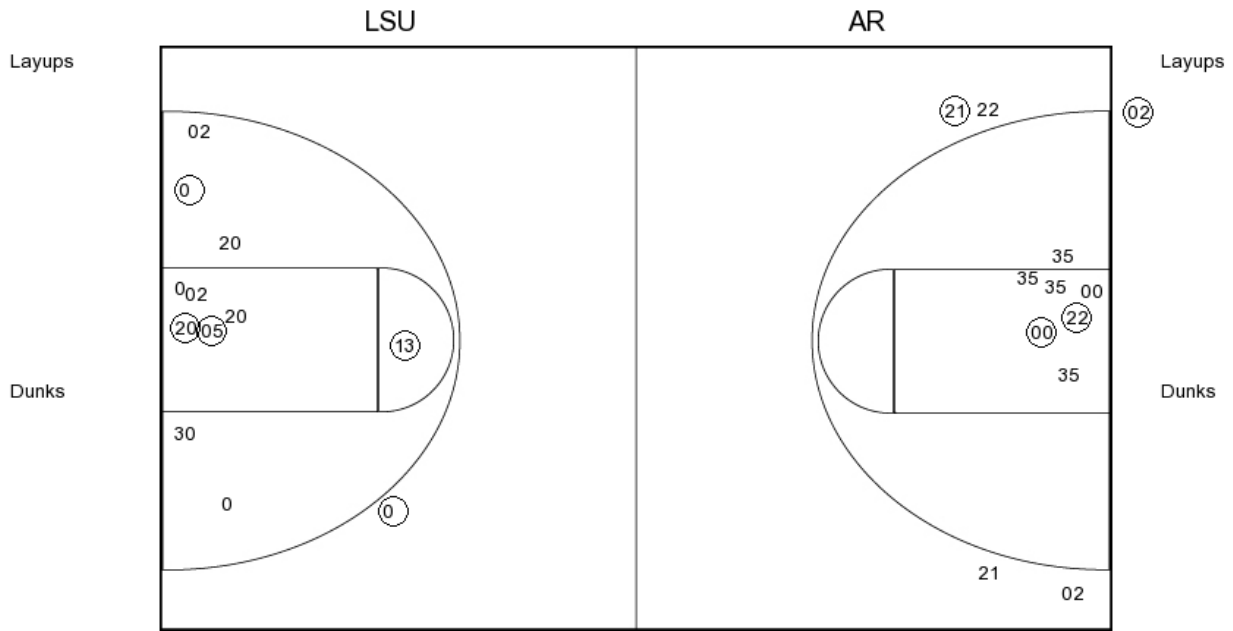

LSU vs ARKANSAS
OFFICIAL SHOT CHART

1/8/2017 at Fayetteville, Ark. (Bud Walton Arena)

PERIOD 2

LSU PERIOD 2
FG Made
FG Attempted
3PFG Made
3PFG Attempted

AR PERIOD 2
FG Made
FG Attempted
3PFG Made
3PFG Attempted