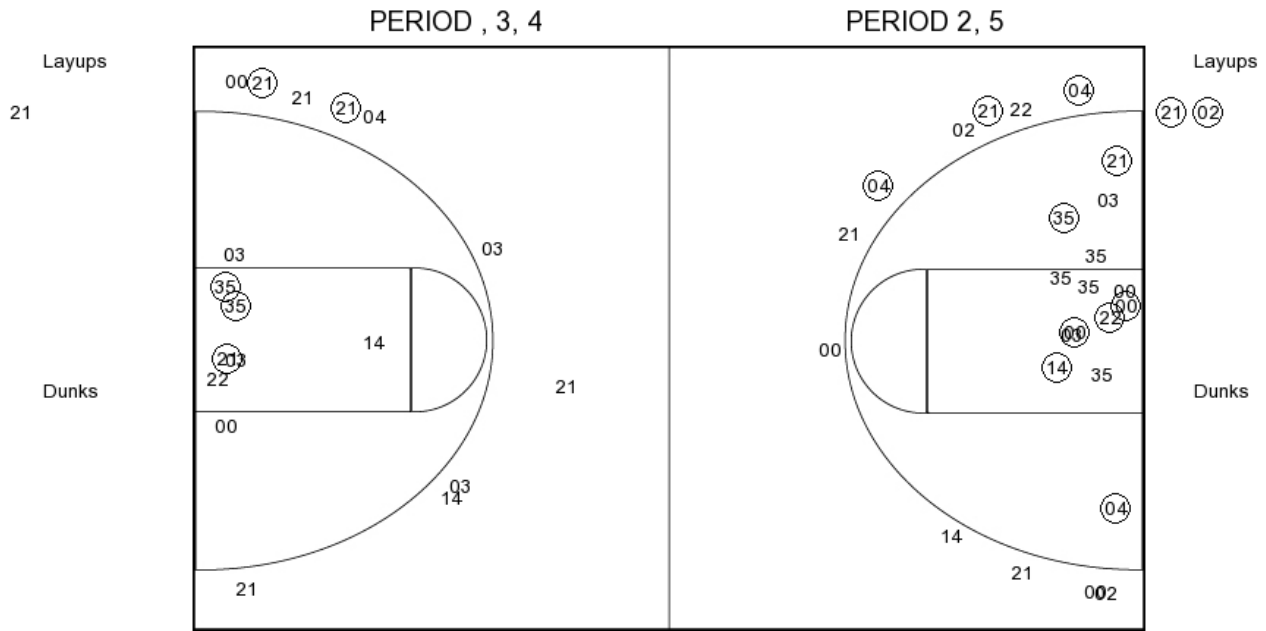

LSU vs ARKANSAS
OFFICIAL SHOT CHART

1/8/2017 at Fayetteville, Ark. (Bud Walton Arena)

ARKANSAS

AR PERIOD 1

FG Made	12
FG Attempted	27
3PFG Made	3
3PFG Attempted	11

AR PERIOD 2

FG Made	
FG Attempted	
3PFG Made	
3PFG Attempted