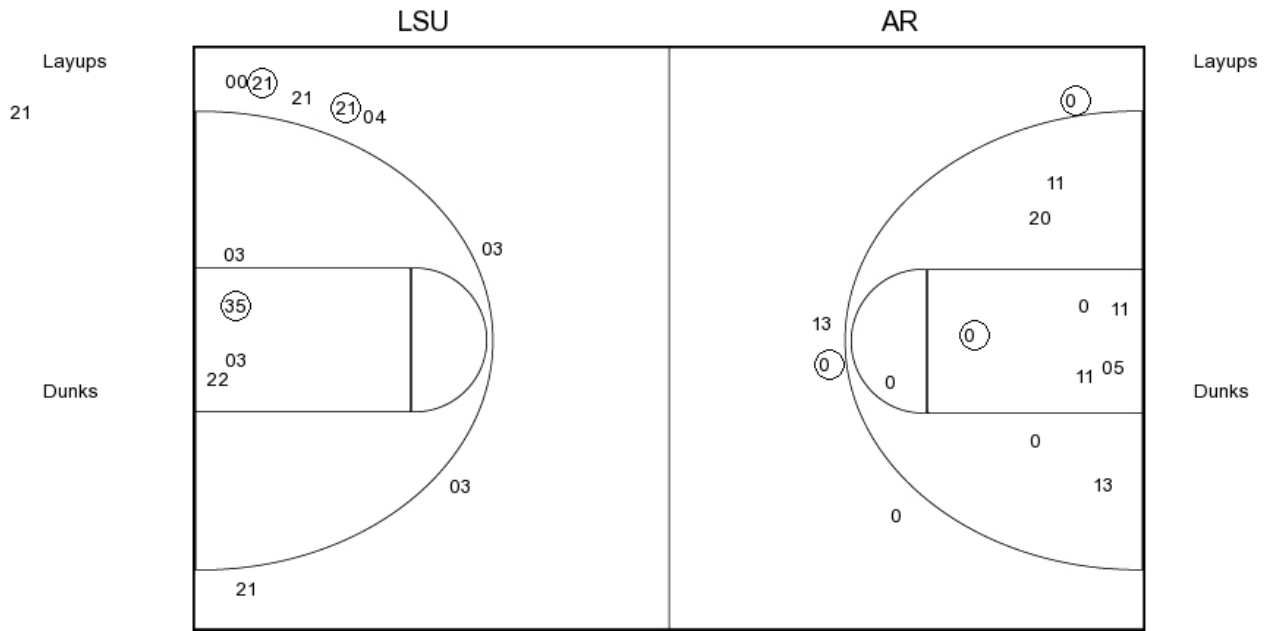

LSU vs ARKANSAS
OFFICIAL SHOT CHART

1/8/2017 at Fayetteville, Ark. (Bud Walton Arena)

PERIOD 3

LSU PERIOD 3

FG Made	7
FG Attempted	31
3PFG Made	2
3PFG Attempted	4

AR PERIOD 3

FG Made	5
FG Attempted	19
3PFG Made	2
3PFG Attempted	10