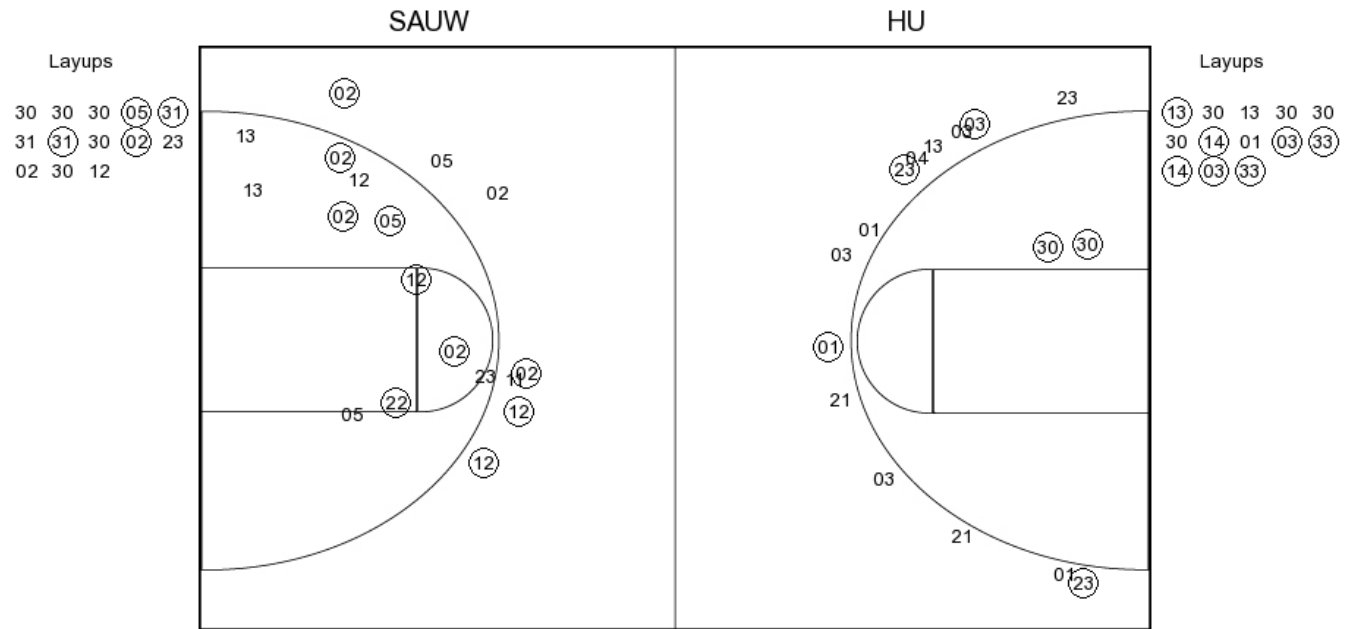

Southern Ark. vs Harding

OFFICIAL SHOT CHART

1/19/2017 at Searcy, Ark. (Rhodes-Reaves Field House)

PERIOD 1

SAUW PERIOD 1

FG Made	14
FG Attempted	31
3PFG Made	4
3PFG Attempted	8

HU PERIOD 1

FG Made	13
FG Attempted	29
3PFG Made	4
3PFG Attempted	14