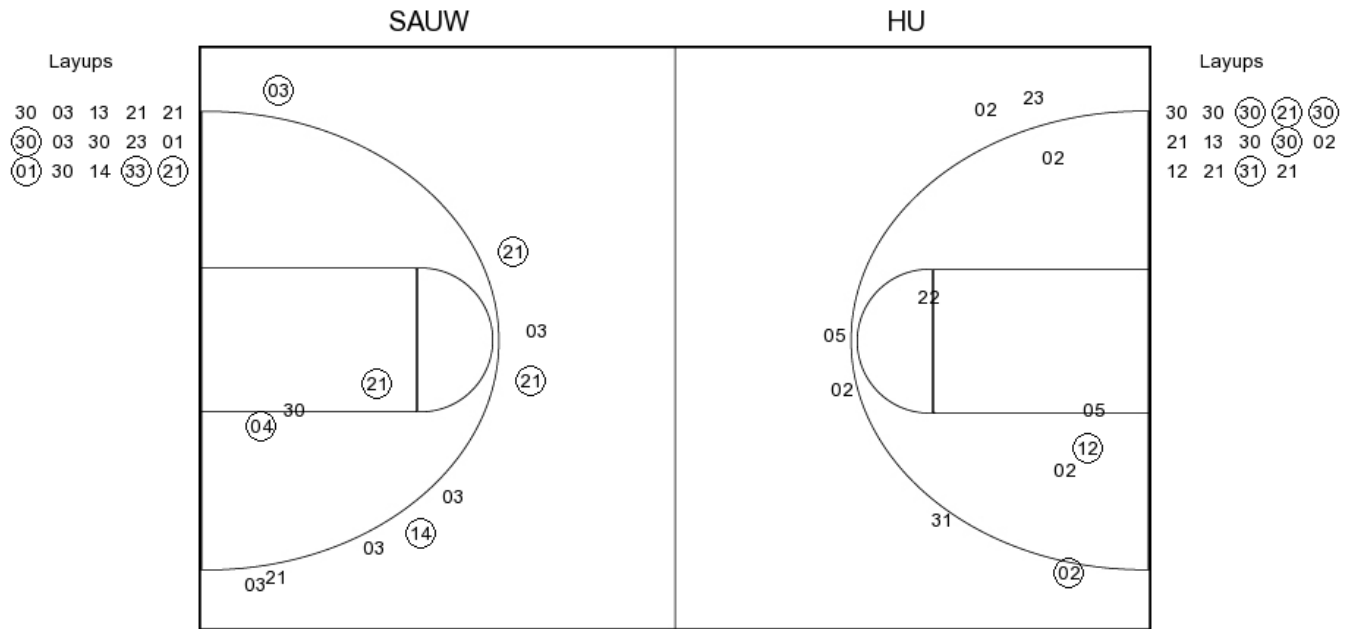

Southern Ark. vs Harding

OFFICIAL SHOT CHART

1/19/2017 at Searcy, Ark. (Rhodes-Reaves Field House)

PERIOD 2

SAUW PERIOD 2

- FG Made
- FG Attempted
- 3PFG Made
- 3PFG Attempted

HU PERIOD 2

- FG Made
- FG Attempted
- 3PFG Made
- 3PFG Attempted