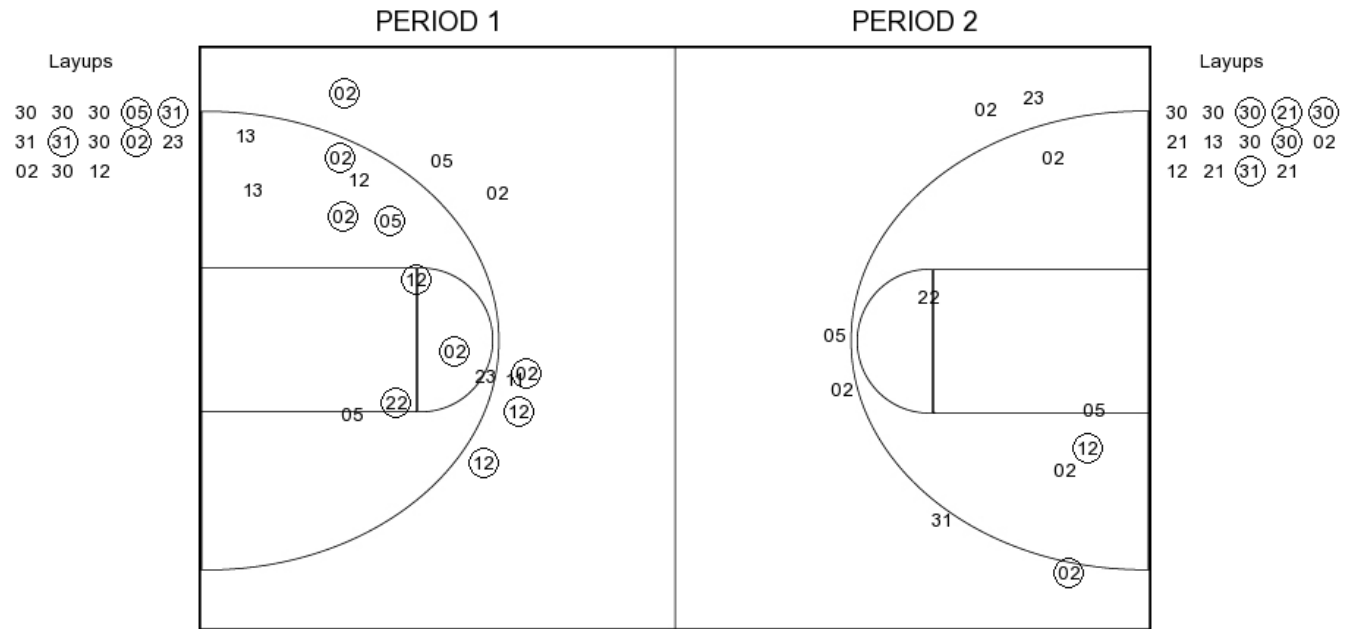

FG Made

FG Attempted

3PFG Made

3PFG Attempted

**Southern Ark. vs Harding**

**OFFICIAL SHOT CHART**

1/19/2017 at Searcy, Ark. (Rhodes-Reaves Field House)

**Southern Ark.**