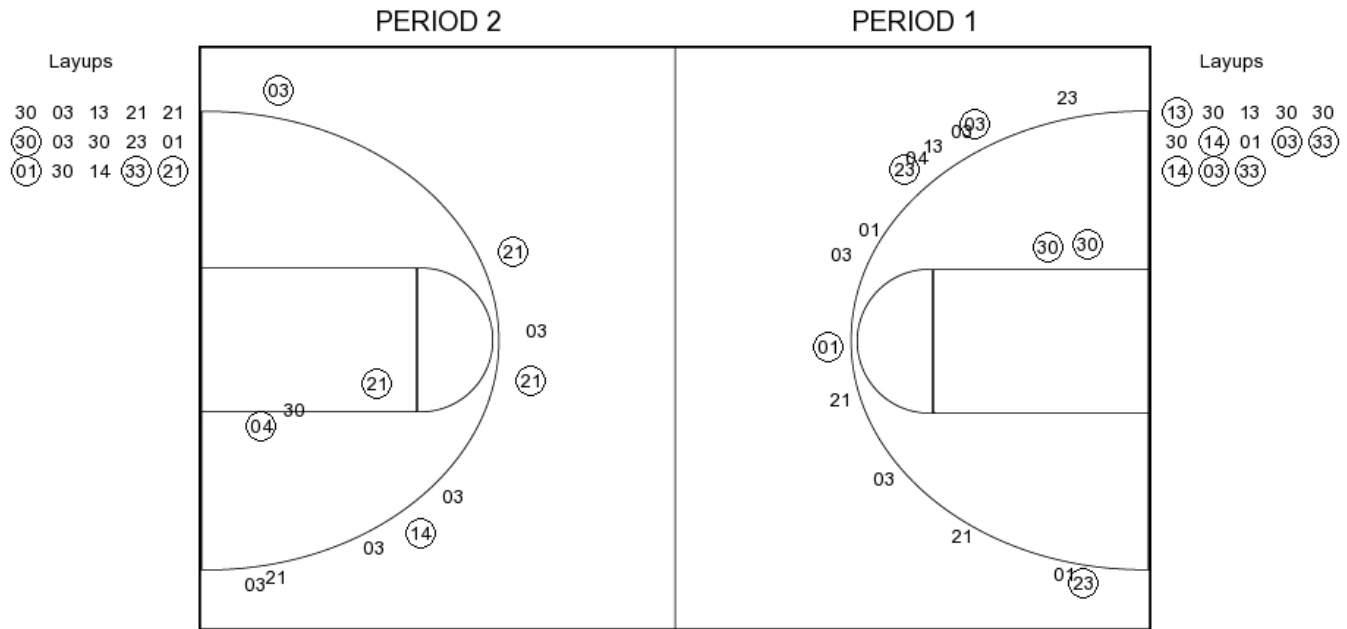

Southern Ark. vs Harding

OFFICIAL SHOT CHART

1/19/2017 at Searcy, Ark. (Rhodes-Reaves Field House)

Harding

HU PERIOD 1

FG Made	13
FG Attempted	29
3PFG Made	4
3PFG Attempted	14

HU PERIOD 2

FG Made	
FG Attempted	
3PFG Made	
3PFG Attempted