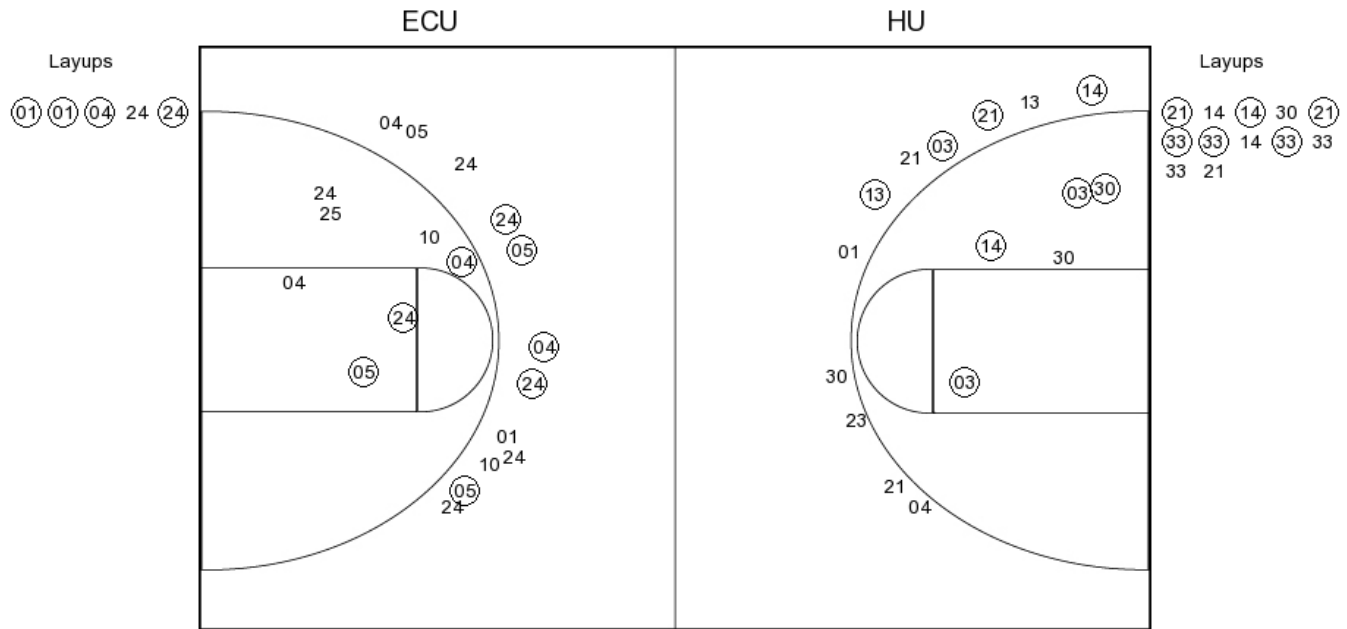

East Central vs Harding
OFFICIAL SHOT CHART

1/5/2017 at Searcy, Ark. (Rhodes-Reaves Field House)

PERIOD 1

ECU PERIOD 1

FG Made	12
FG Attempted	24
3PFG Made	5
3PFG Attempted	12

HU PERIOD 1

FG Made	14
FG Attempted	29
3PFG Made	4
3PFG Attempted	12