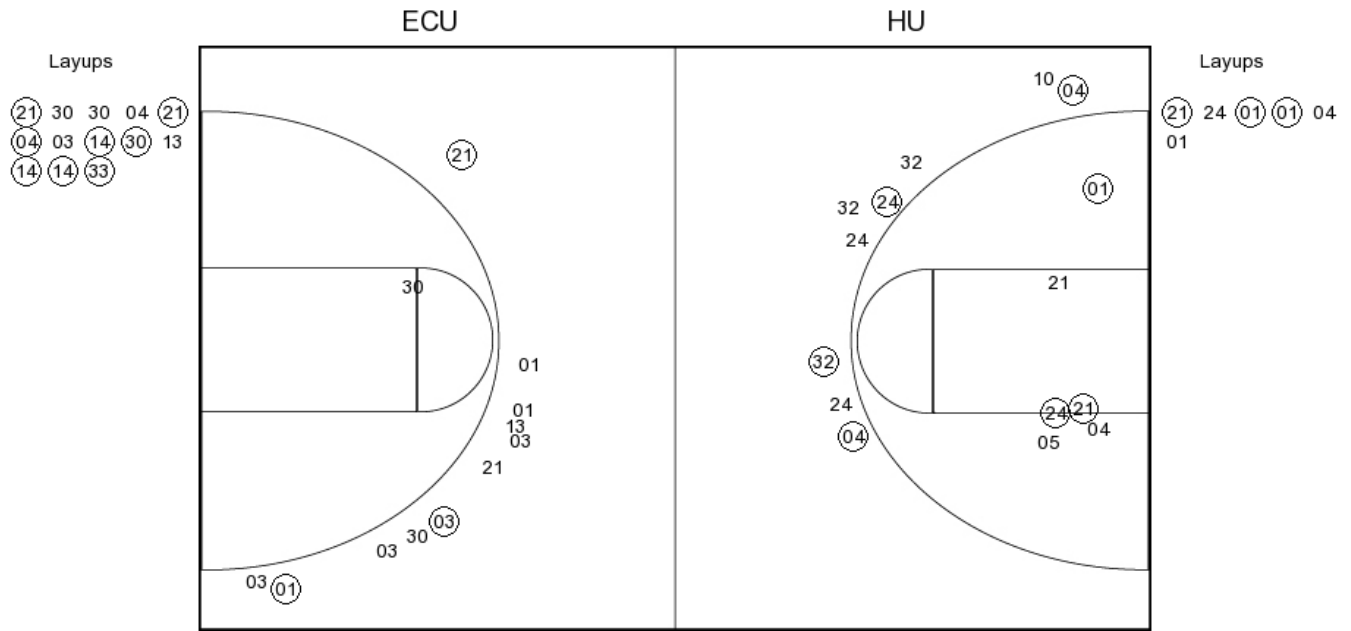

East Central vs Harding
OFFICIAL SHOT CHART

1/5/2017 at Searcy, Ark. (Rhodes-Reaves Field House)

PERIOD 2

ECU PERIOD 2
FG Made
FG Attempted
3PFG Made
3PFG Attempted

HU PERIOD 2
FG Made
FG Attempted
3PFG Made
3PFG Attempted