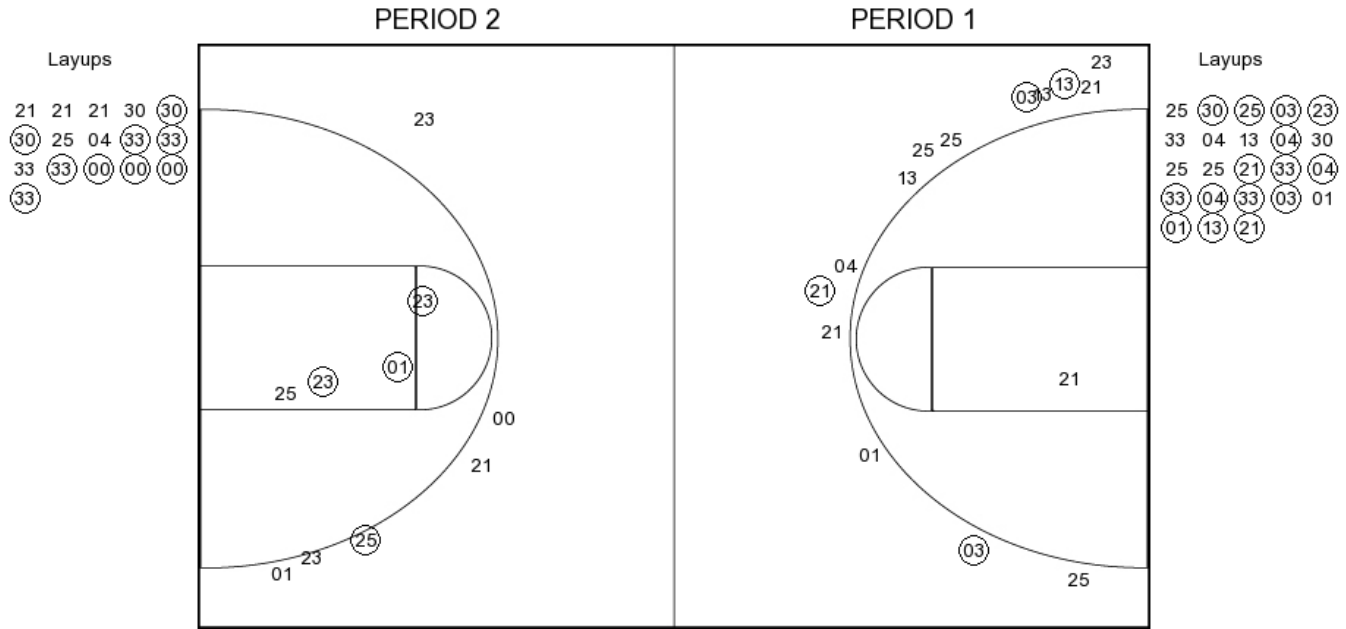

Crowley's Ridge vs Harding

OFFICIAL SHOT CHART

12/17/2016 at Searcy, Ark. (Rhodes-Reaves Field House)

Harding

HU PERIOD 1

FG Made	19
FG Attempted	37
3PFG Made	4
3PFG Attempted	14

HU PERIOD 2

FG Made	
FG Attempted	
3PFG Made	
3PFG Attempted