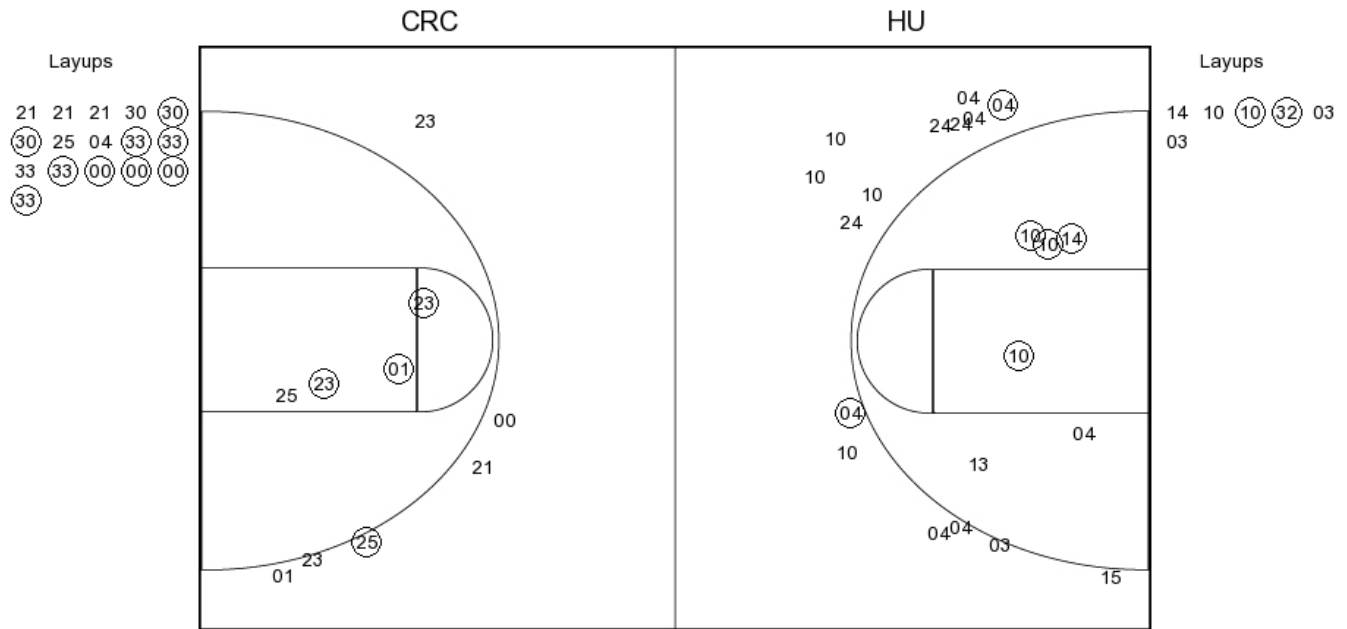

Crowley's Ridge vs Harding

OFFICIAL SHOT CHART

12/17/2016 at Searcy, Ark. (Rhodes-Reaves Field House)

PERIOD 2

CRC PERIOD 2

- FG Made
- FG Attempted
- 3PFG Made
- 3PFG Attempted

HU PERIOD 2

- FG Made
- FG Attempted
- 3PFG Made
- 3PFG Attempted