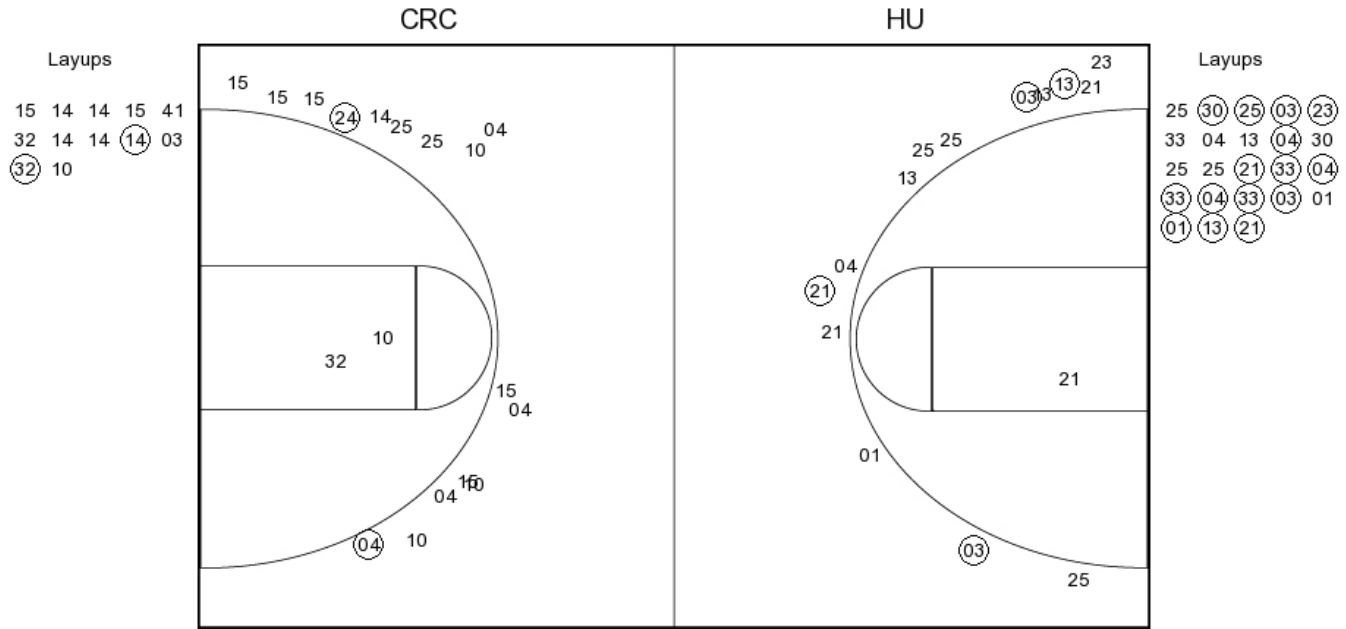

Crowley's Ridge vs Harding

OFFICIAL SHOT CHART

12/17/2016 at Searcy, Ark. (Rhodes-Reaves Field House)

PERIOD 1

CRC PERIOD 1

FG Made	4
FG Attempted	32
3PFG Made	2
3PFG Attempted	16

HU PERIOD 1

FG Made	19
FG Attempted	37
3PFG Made	4
3PFG Attempted	14