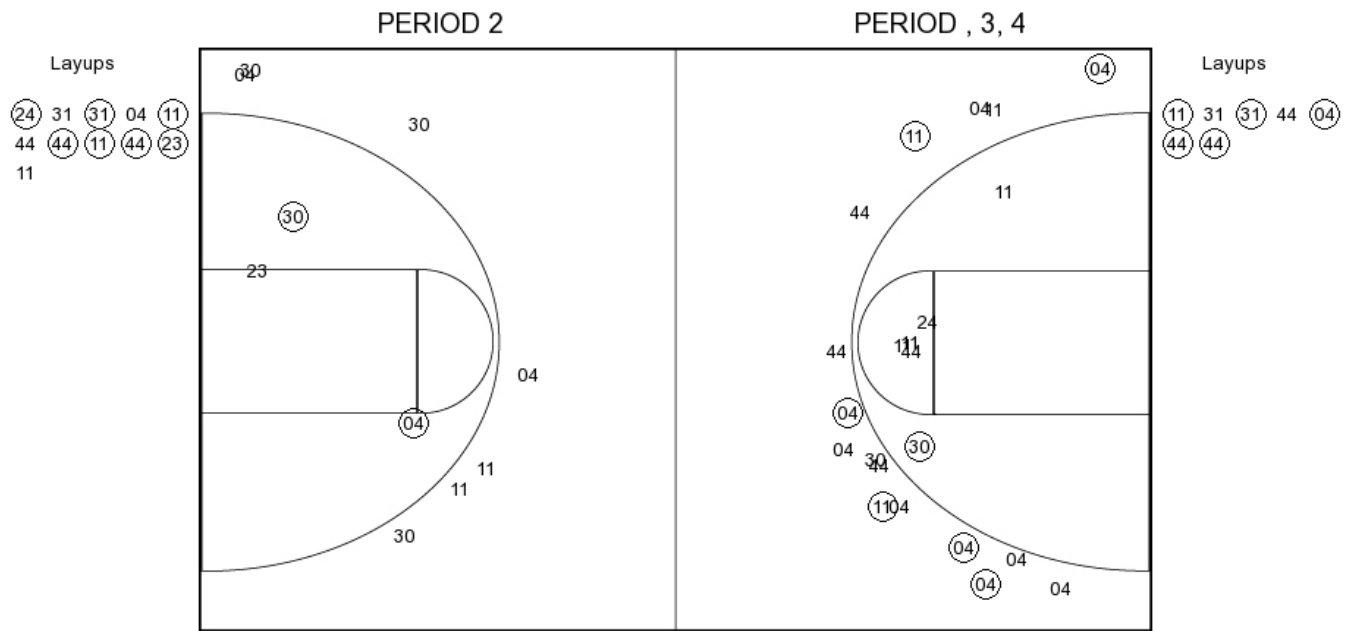

Kennesaw State vs Mercer

OFFICIAL SHOT CHART

12/3/2016 at Macon, Ga. - Hawkins Arena

Kennesaw State

KSU PERIOD 1

FG Made	9
FG Attempted	25
3PFG Made	0
3PFG Attempted	7

KSU PERIOD 2

FG Made	
FG Attempted	
3PFG Made	
3PFG Attempted