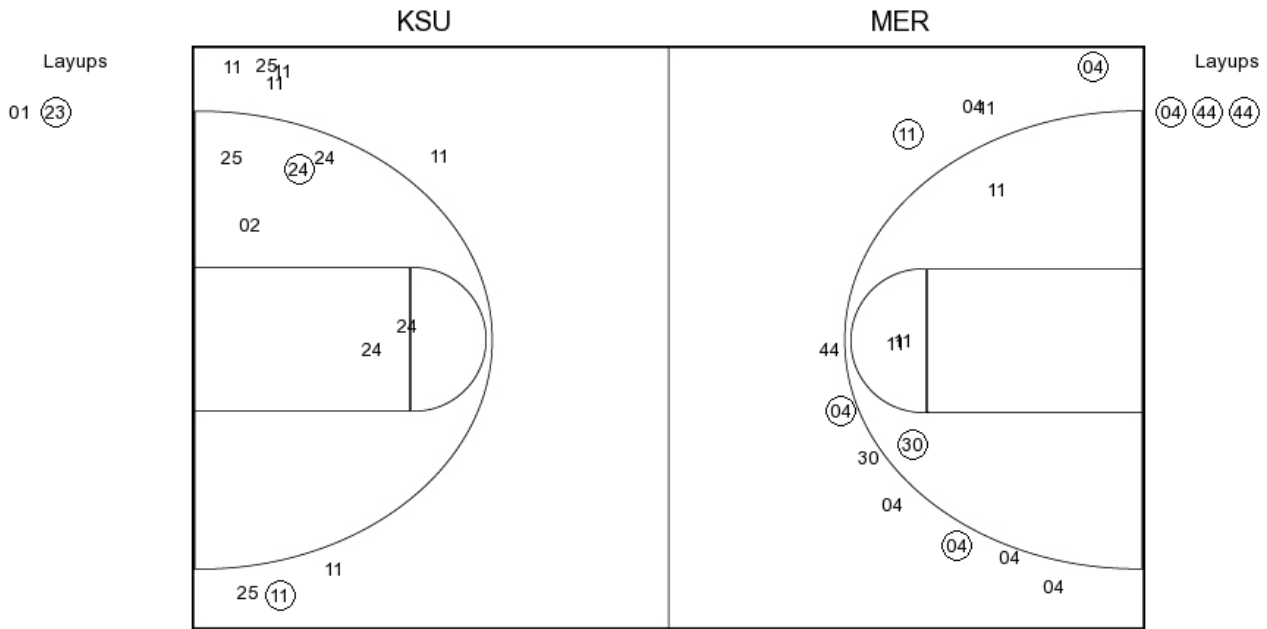

Kennesaw State vs Mercer

OFFICIAL SHOT CHART

12/3/2016 at Macon, Ga. - Hawkins Arena

PERIOD 4

KSU PERIOD 4

FG Made
FG Attempted
3PFG Made
3PFG Attempted

MER PERIOD 4

FG Made
FG Attempted
3PFG Made
3PFG Attempted