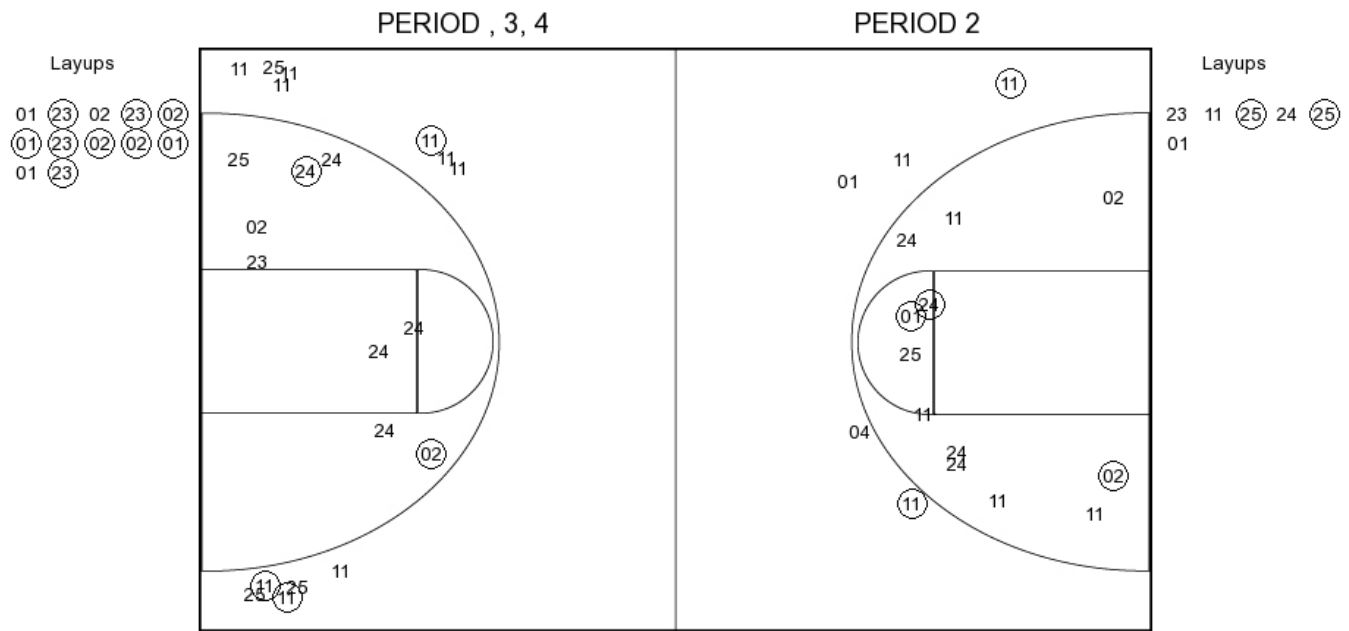

Kennesaw State vs Mercer

OFFICIAL SHOT CHART

12/3/2016 at Macon, Ga. - Hawkins Arena

Mercer

MER PERIOD 1

FG Made	7
FG Attempted	24
3PFG Made	2
3PFG Attempted	6

MER PERIOD 2

FG Made	
FG Attempted	
3PFG Made	
3PFG Attempted