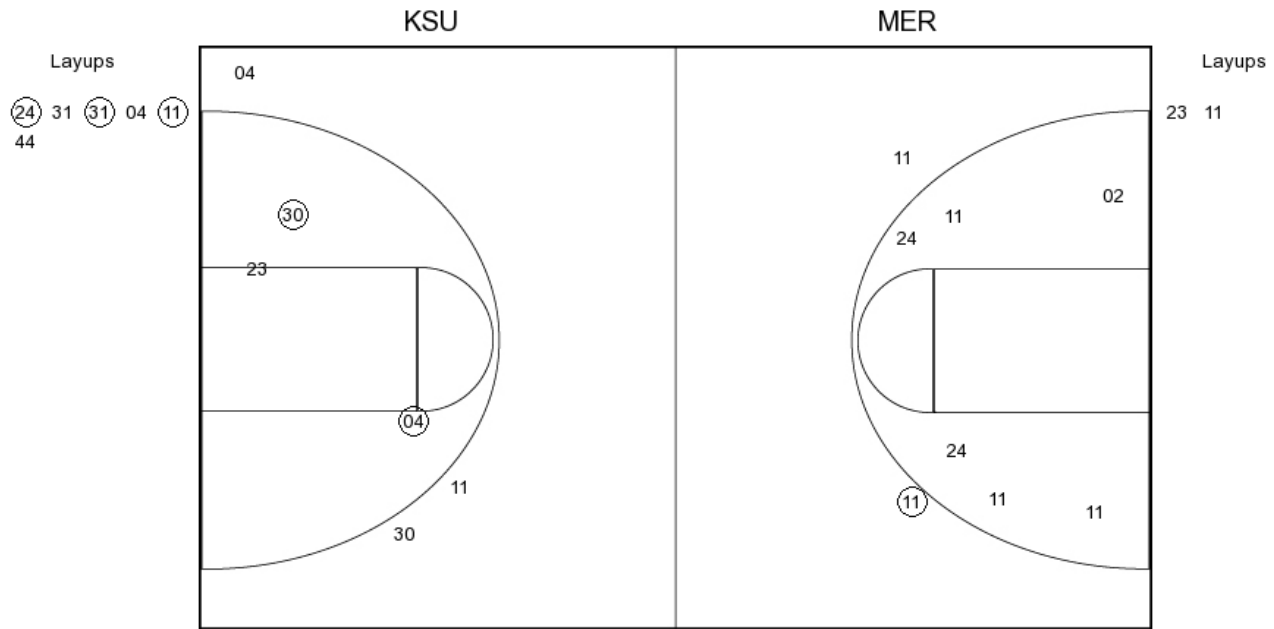

Kennesaw State vs Mercer

OFFICIAL SHOT CHART

12/3/2016 at Macon, Ga. - Hawkins Arena

PERIOD 1

KSU PERIOD 1

FG Made	9
FG Attempted	25
3PFG Made	0
3PFG Attempted	7

MER PERIOD 1

FG Made	7
FG Attempted	24
3PFG Made	2
3PFG Attempted	6