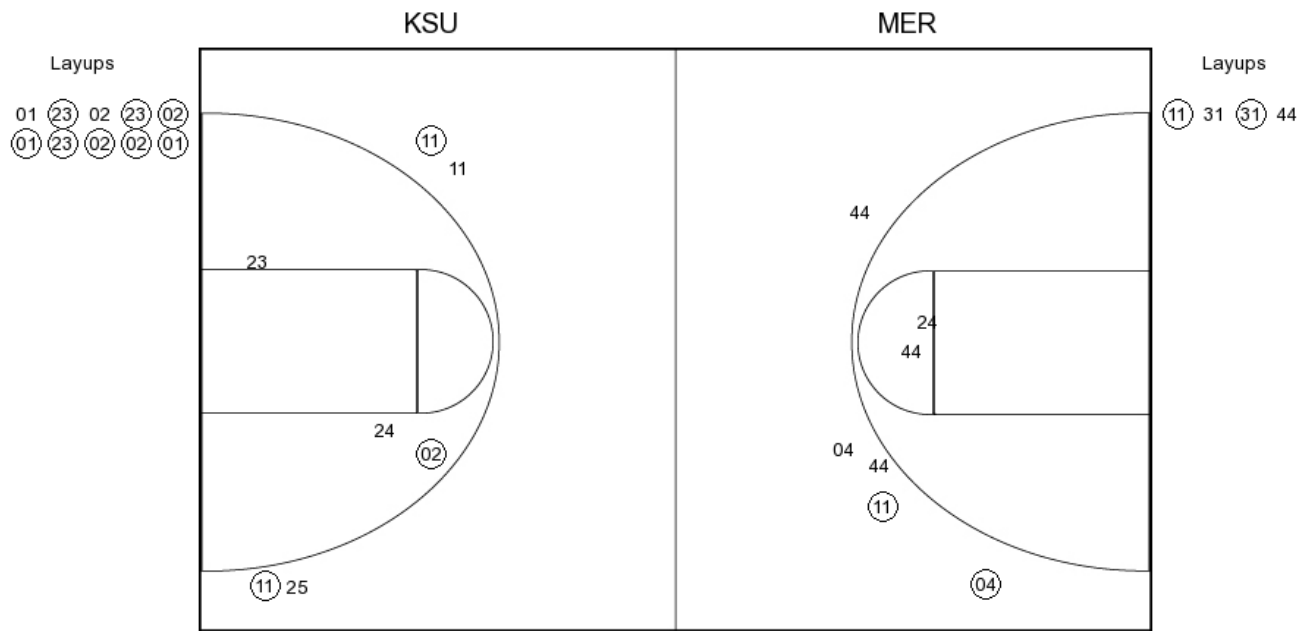

Kennesaw State vs Mercer

OFFICIAL SHOT CHART

12/3/2016 at Macon, Ga. - Hawkins Arena

PERIOD 3

KSU PERIOD 3

FG Made	11
FG Attempted	32
3PFG Made	5
3PFG Attempted	17

MER PERIOD 3

FG Made	14
FG Attempted	38
3PFG Made	3
3PFG Attempted	12