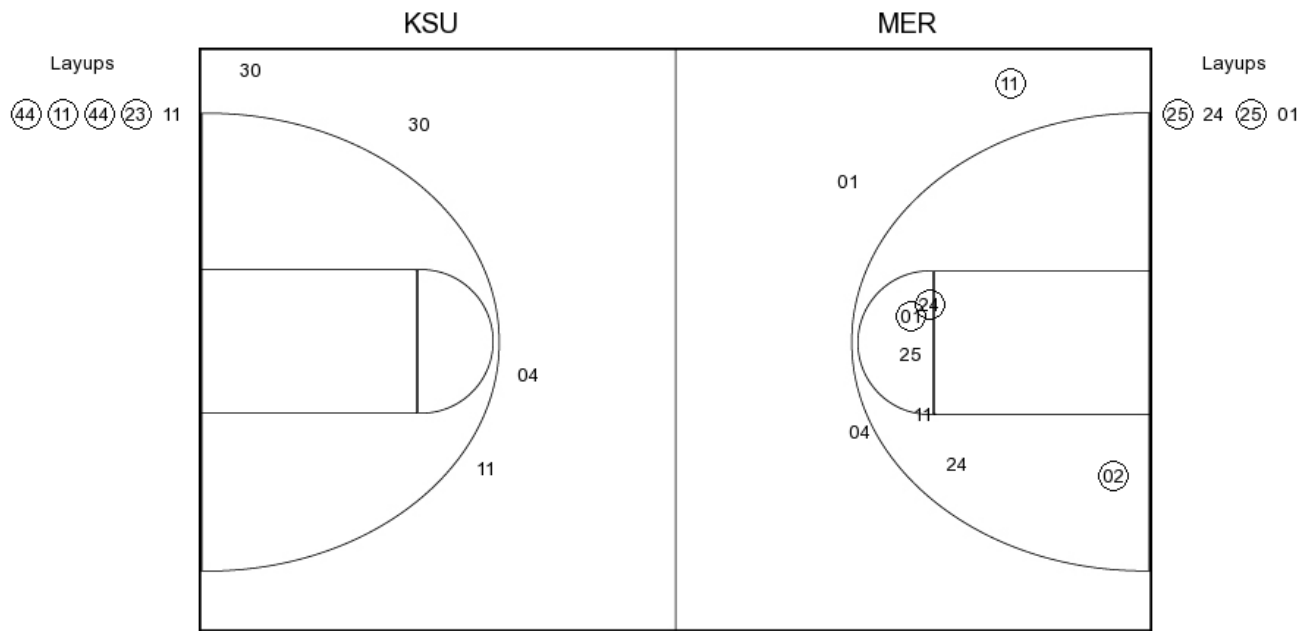

Kennesaw State vs Mercer

OFFICIAL SHOT CHART

12/3/2016 at Macon, Ga. - Hawkins Arena

PERIOD 2

KSU PERIOD 2

FG Made

FG Attempted

3PFG Made

3PFG Attempted

MER PERIOD 2

FG Made

FG Attempted

3PFG Made

3PFG Attempted