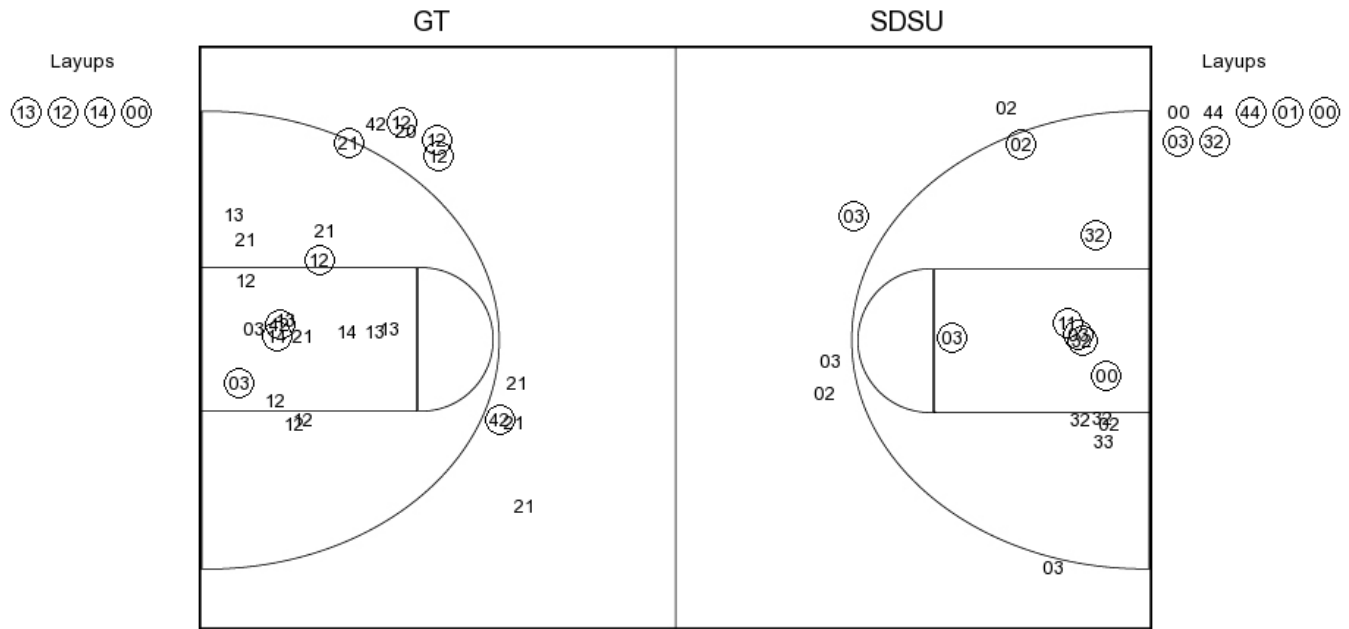

56-72	1
16	

POPE FT - 00:29

00:21 - GEORGES-HUNT TO
TURN

GEORGIA TECH vs SAN DIEGO STATE

OFFICIAL SHOT CHART

3/23/2016 at Steve Fisher Court at Viejas Arena

PERIOD 1

GT PERIOD 1