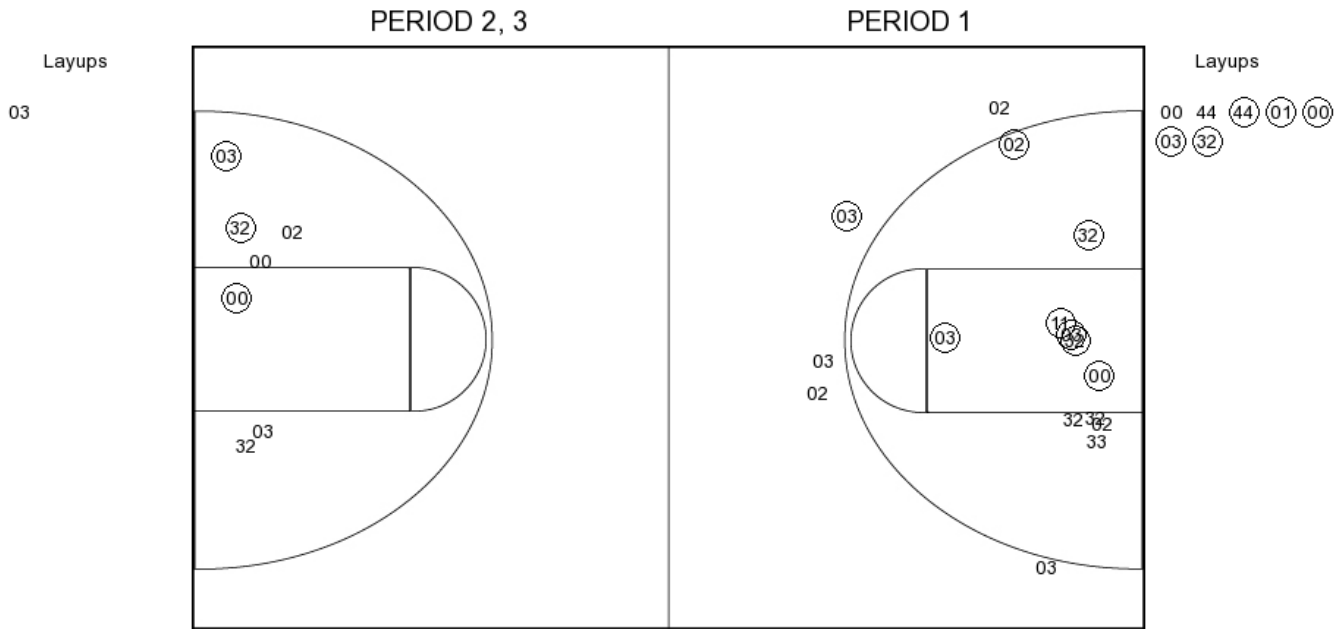

GEORGIA TECH vs SAN DIEGO STATE

OFFICIAL SHOT CHART

3/23/2016 at Steve Fisher Court at Viejas Arena

GEORGIA TECH

GT PERIOD 1

FG Made	13
FG Attempted	23
3PFG Made	1
3PFG Attempted	5

GT PERIOD 2

FG Made	9
FG Attempted	27
3PFG Made	1
3PFG Attempted	5