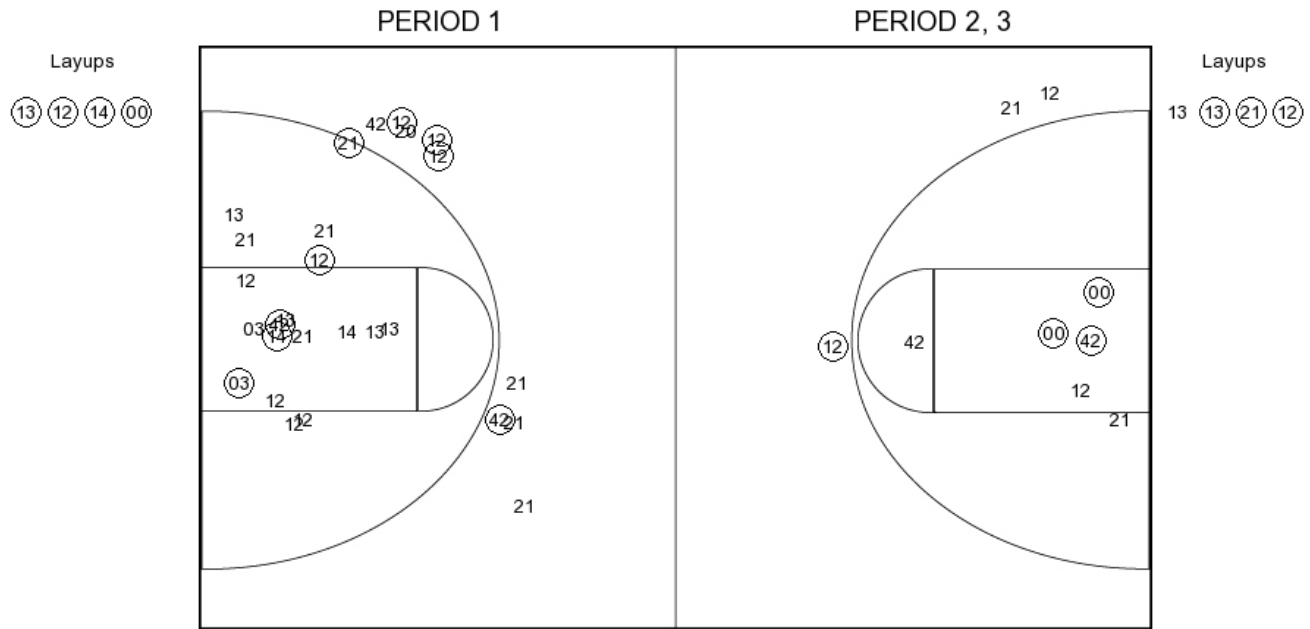

GEORGIA TECH vs SAN DIEGO STATE

OFFICIAL SHOT CHART

3/23/2016 at Steve Fisher Court at Viejas Arena

SAN DIEGO STATE

SDSU PERIOD 1

FG Made	13
FG Attempted	31
3PFG Made	4
3PFG Attempted	9

SDSU PERIOD 2

FG Made	15
FG Attempted	31
3PFG Made	2
3PFG Attempted	5