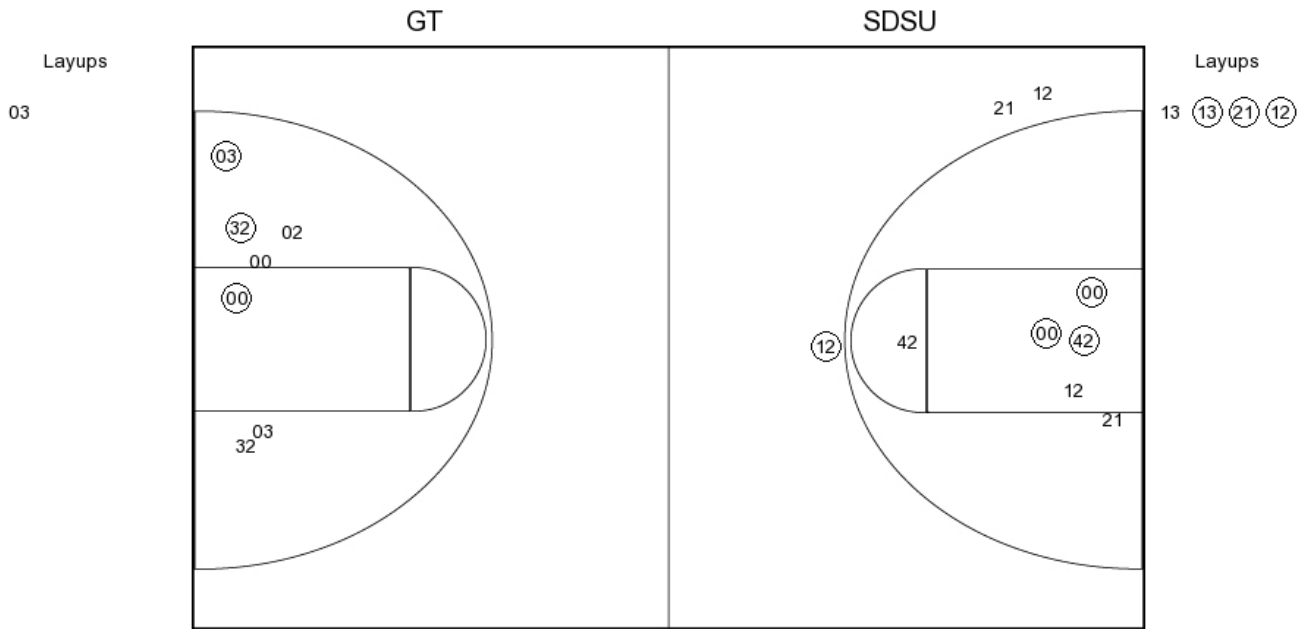

GEORGIA TECH vs SAN DIEGO STATE

OFFICIAL SHOT CHART

3/23/2016 at Steve Fisher Court at Viejas Arena

PERIOD 2

GT PERIOD 2

FG Made	9
FG Attempted	27
3PFG Made	1
3PFG Attempted	5

SDSU PERIOD 2

FG Made	15
FG Attempted	31
3PFG Made	2
3PFG Attempted	5