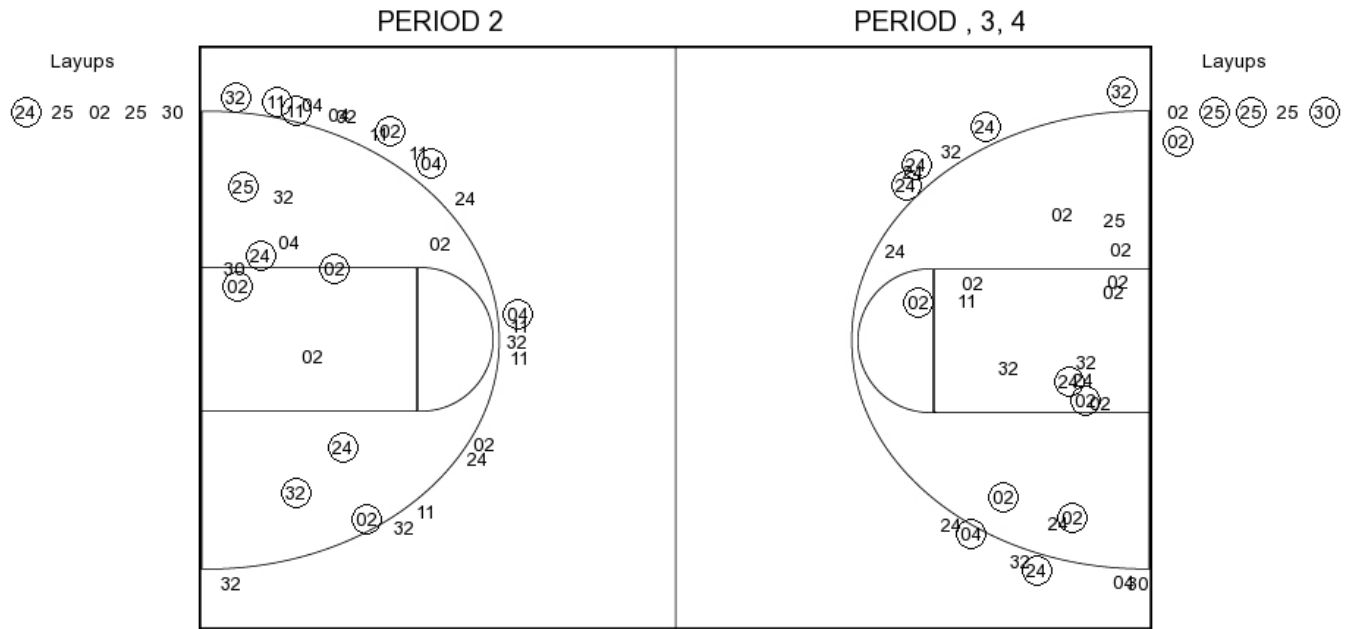

Idaho vs Texas Tech
OFFICIAL SHOT CHART

12/9/2015 at Lubbock, TX (United Supermarkets Arena).

Texas Tech

TTU PERIOD 1

FG Made	15
FG Attempted	37
3PFG Made	6
3PFG Attempted	20

TTU PERIOD 2

FG Made	
FG Attempted	
3PFG Made	
3PFG Attempted