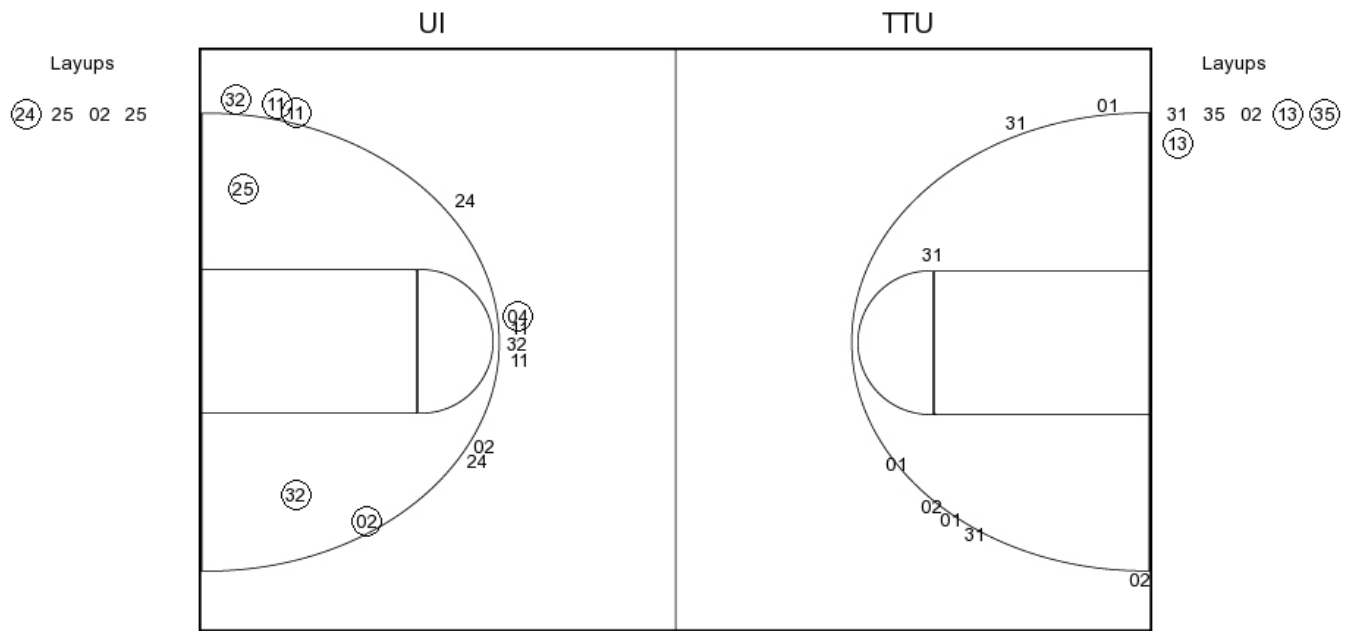

Idaho vs Texas Tech
OFFICIAL SHOT CHART

12/9/2015 at Lubbock, TX (United Supermarkets Arena).

PERIOD 1

UI PERIOD 1

FG Made	12
FG Attempted	29
3PFG Made	4
3PFG Attempted	15

TTU PERIOD 1

FG Made	15
FG Attempted	37
3PFG Made	6
3PFG Attempted	20