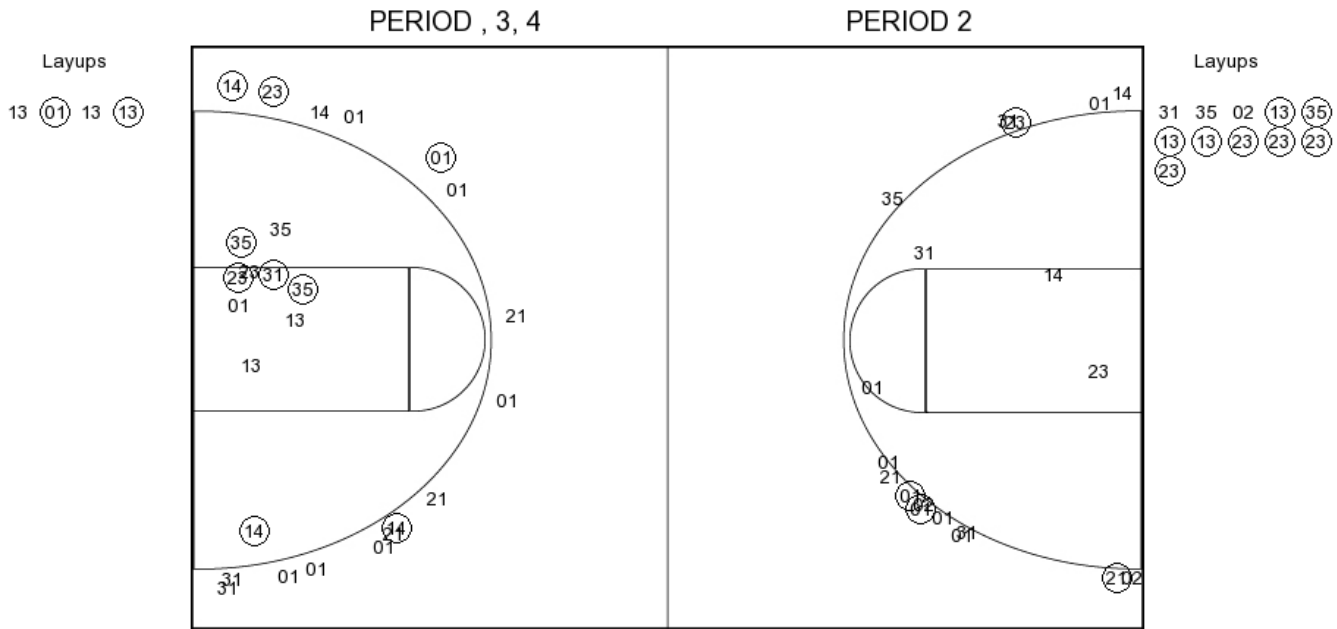

Idaho vs Texas Tech
OFFICIAL SHOT CHART

12/9/2015 at Lubbock, TX (United Supermarkets Arena).

Idaho

UI PERIOD 1

FG Made	12
FG Attempted	29
3PFG Made	4
3PFG Attempted	15

UI PERIOD 2

FG Made	
FG Attempted	
3PFG Made	
3PFG Attempted