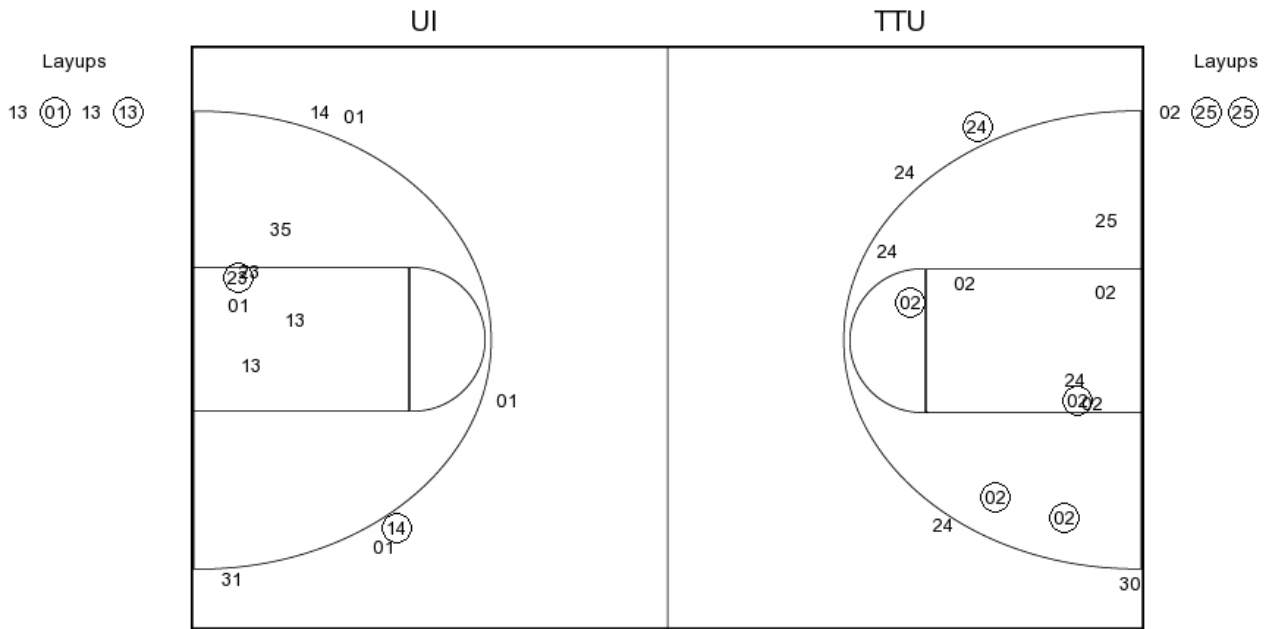

Idaho vs Texas Tech
OFFICIAL SHOT CHART

12/9/2015 at Lubbock, TX (United Supermarkets Arena).

PERIOD 3

UI PERIOD 3

FG Made	11
FG Attempted	31
3PFG Made	5
3PFG Attempted	16

TTU PERIOD 3

FG Made	15
FG Attempted	36
3PFG Made	6
3PFG Attempted	13