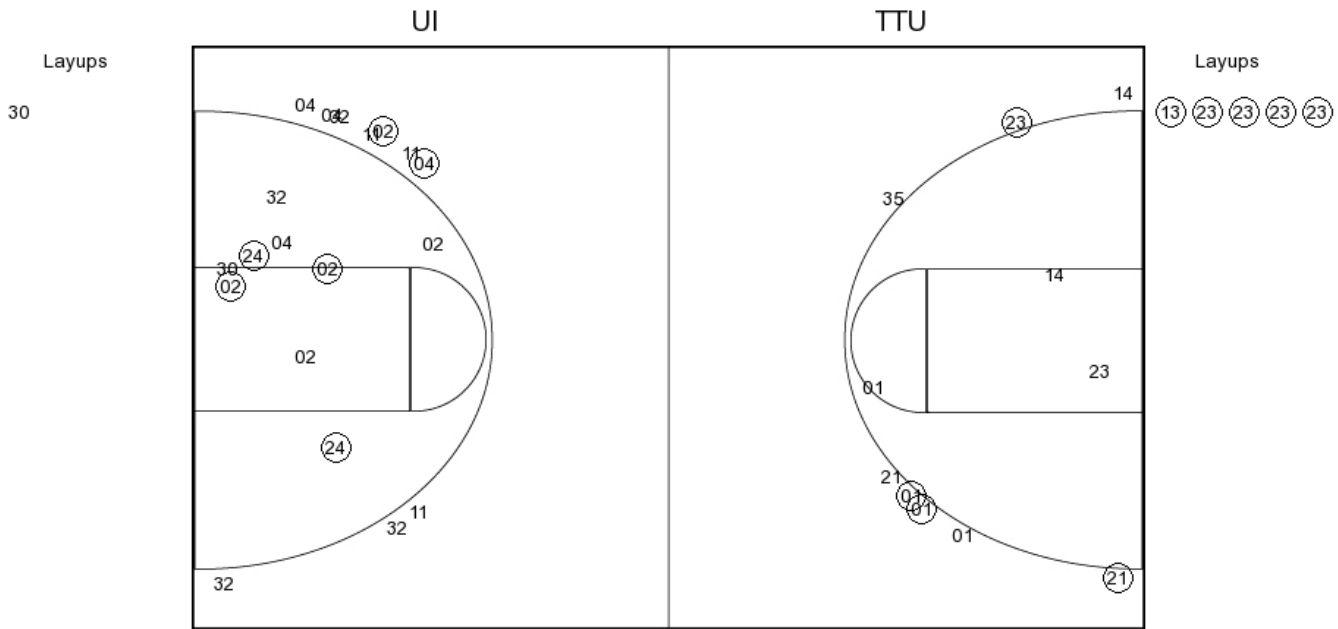

Idaho vs Texas Tech
OFFICIAL SHOT CHART

12/9/2015 at Lubbock, TX (United Supermarkets Arena).

PERIOD 2

UI PERIOD 2

- FG Made
- FG Attempted
- 3PFG Made
- 3PFG Attempted

TTU PERIOD 2

- FG Made
- FG Attempted
- 3PFG Made
- 3PFG Attempted