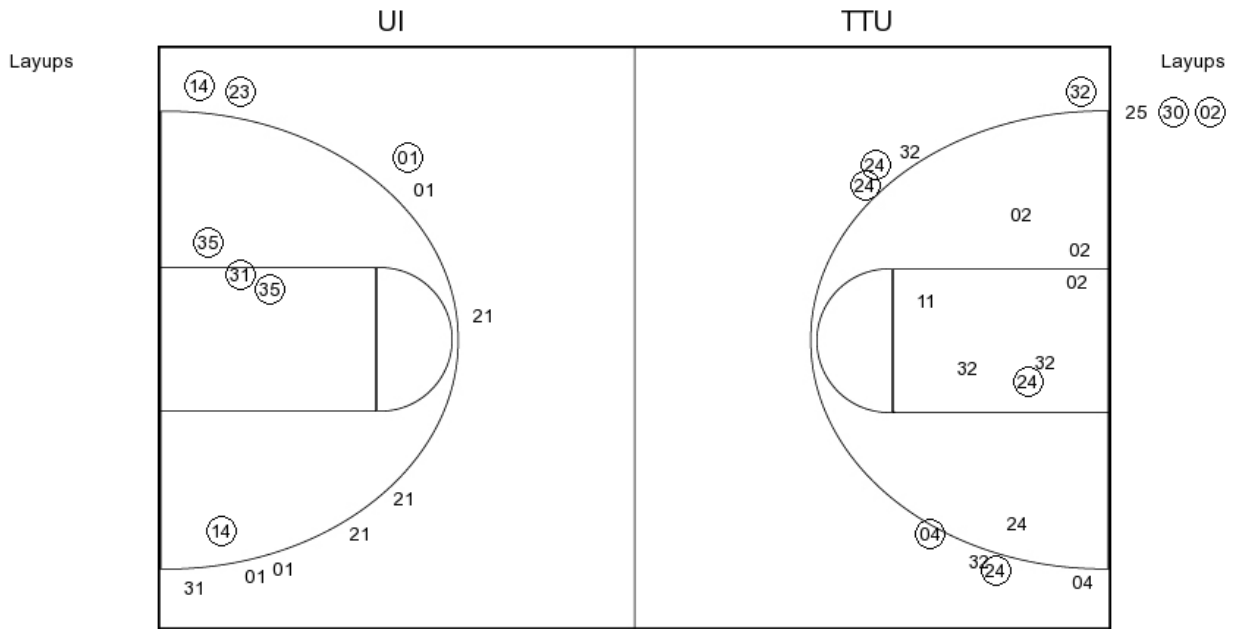

Idaho vs Texas Tech
OFFICIAL SHOT CHART

12/9/2015 at Lubbock, TX (United Supermarkets Arena).

PERIOD 4

UI PERIOD 4

- FG Made
- FG Attempted
- 3PFG Made
- 3PFG Attempted

TTU PERIOD 4

- FG Made
- FG Attempted
- 3PFG Made
- 3PFG Attempted