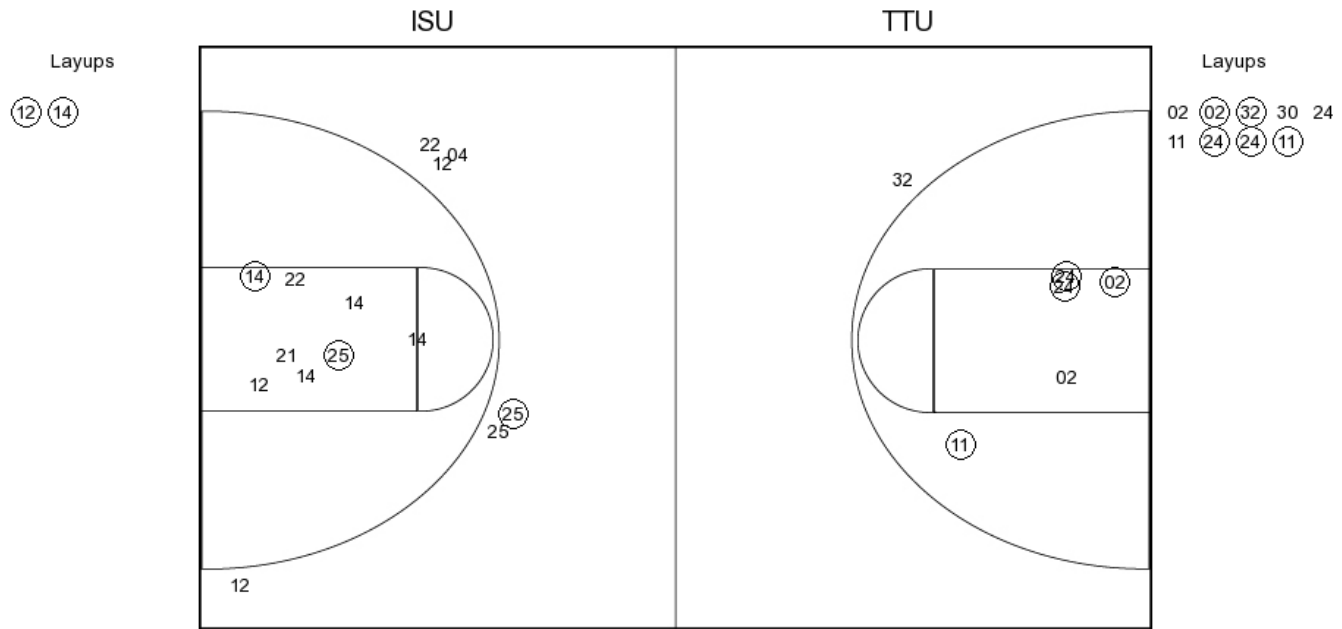

Idaho State vs Texas Tech

OFFICIAL SHOT CHART

11/24/2015 at Lubbock, Texas

PERIOD 4

ISU PERIOD 4

- FG Made
- FG Attempted
- 3PFG Made
- 3PFG Attempted

TTU PERIOD 4

- FG Made
- FG Attempted
- 3PFG Made
- 3PFG Attempted