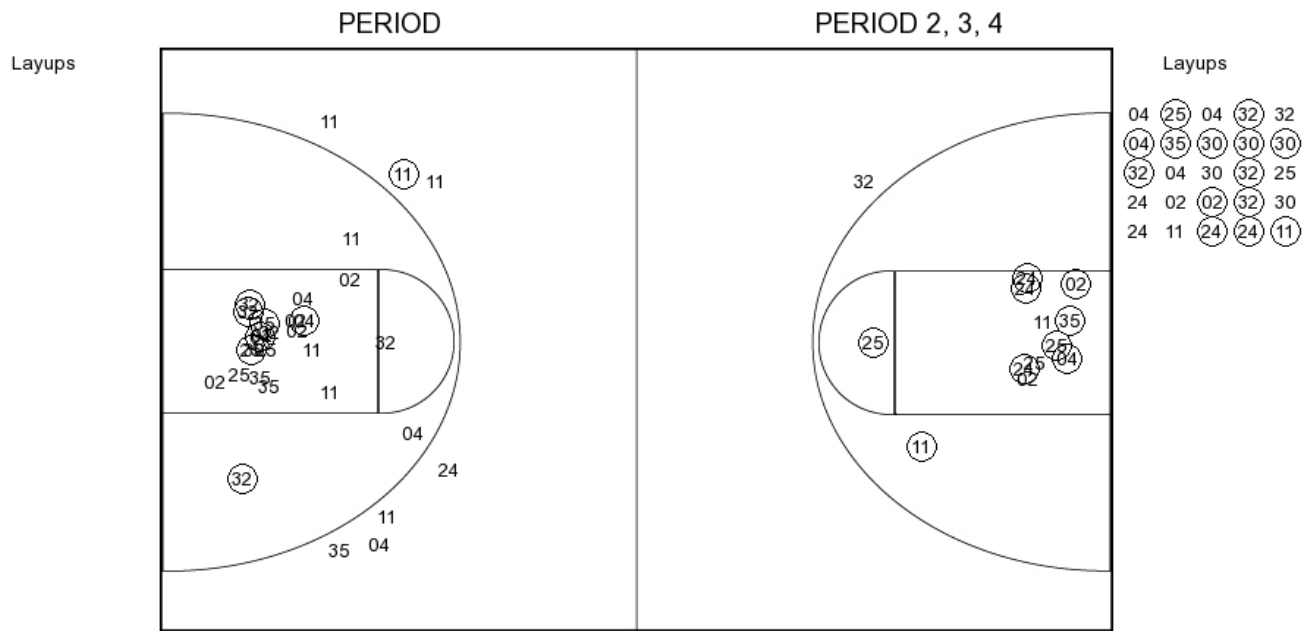

Idaho State vs Texas Tech

OFFICIAL SHOT CHART

11/24/2015 at Lubbock, Texas

Texas Tech

TTU PERIOD 1

FG Made	15
FG Attempted	41
3PFG Made	1
3PFG Attempted	7

TTU PERIOD 2

FG Made	
FG Attempted	
3PFG Made	
3PFG Attempted