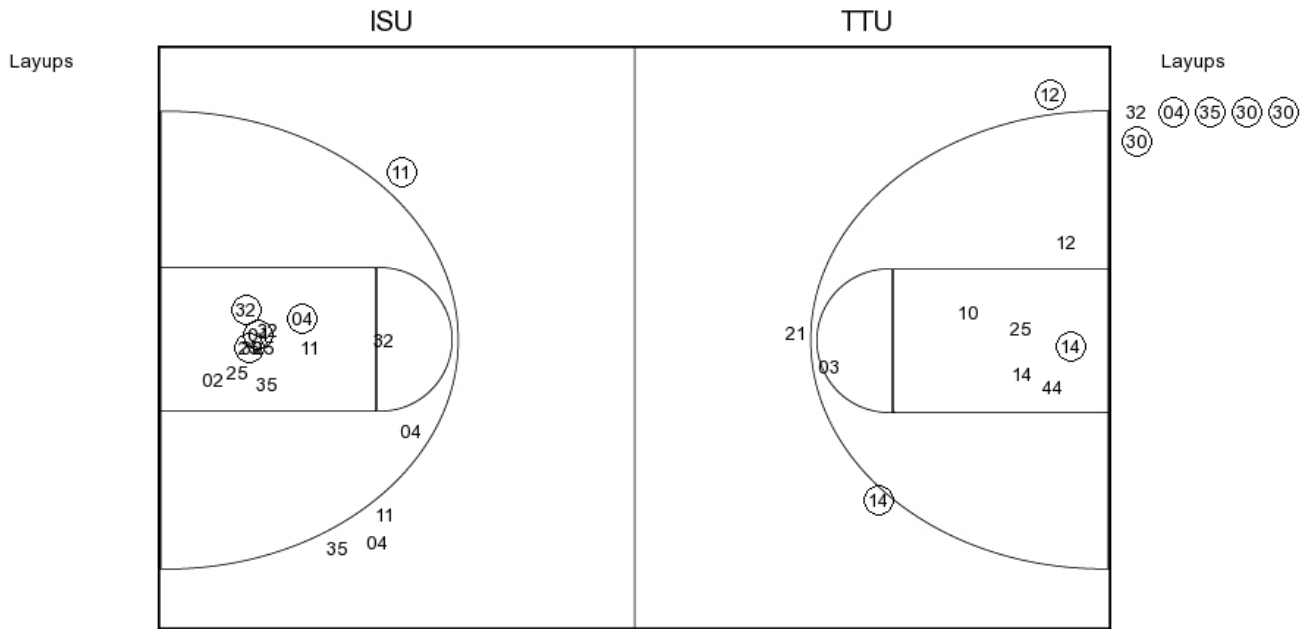

Idaho State vs Texas Tech

OFFICIAL SHOT CHART

11/24/2015 at Lubbock, Texas

PERIOD 2

ISU PERIOD 2

FG Made

FG Attempted

3PFG Made

3PFG Attempted

TTU PERIOD 2

FG Made

FG Attempted

3PFG Made

3PFG Attempted