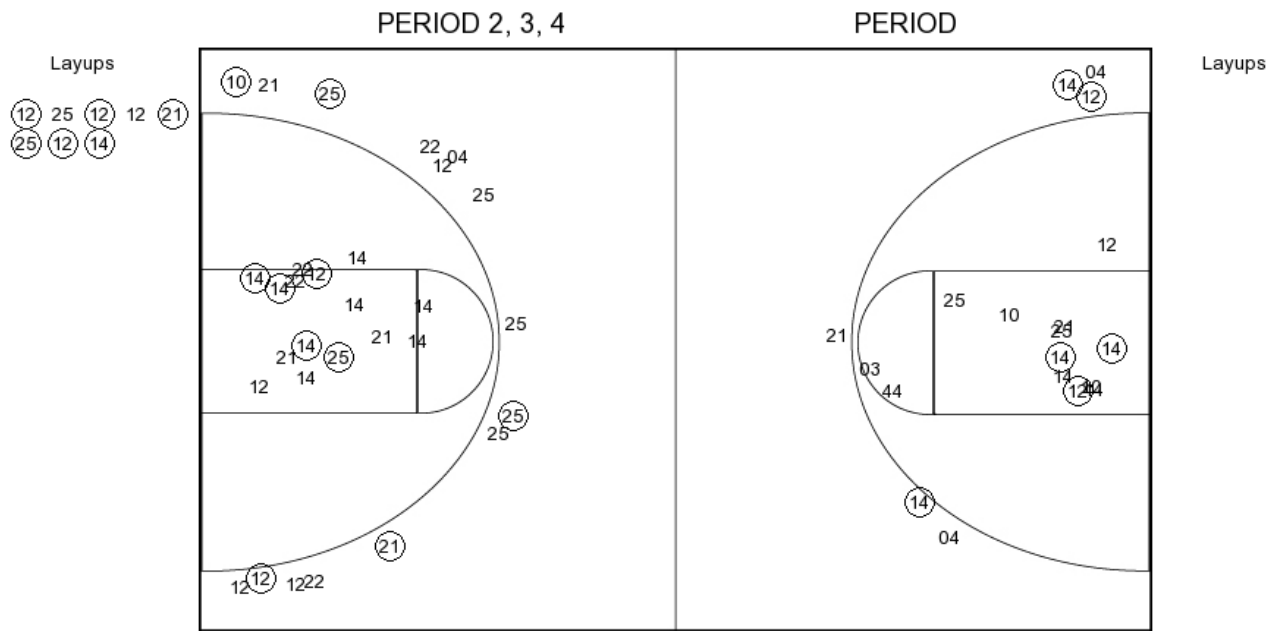

Idaho State vs Texas Tech

OFFICIAL SHOT CHART

11/24/2015 at Lubbock, Texas

Idaho State

ISU PERIOD 1

FG Made	8
FG Attempted	26
3PFG Made	3
3PFG Attempted	7

ISU PERIOD 2

FG Made	
FG Attempted	
3PFG Made	
3PFG Attempted