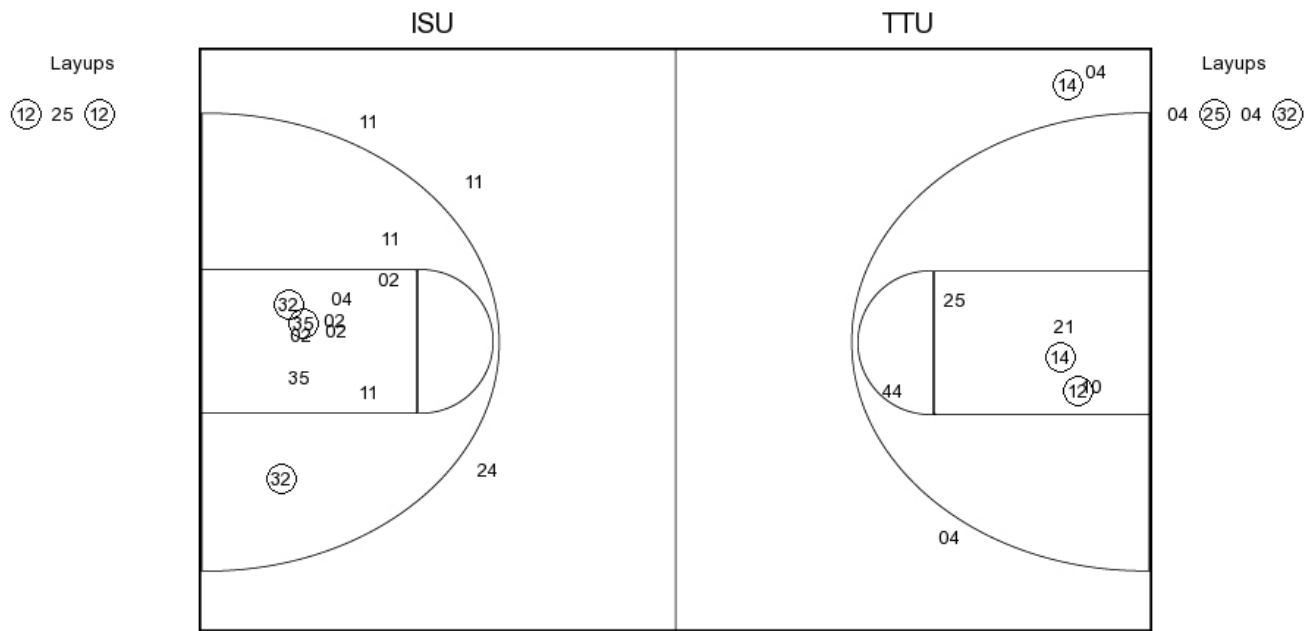

Idaho State vs Texas Tech

OFFICIAL SHOT CHART

11/24/2015 at Lubbock, Texas

PERIOD 1

ISU PERIOD 1

FG Made	8
FG Attempted	26
3PFG Made	3
3PFG Attempted	7

TTU PERIOD 1

FG Made	15
FG Attempted	41
3PFG Made	1
3PFG Attempted	7