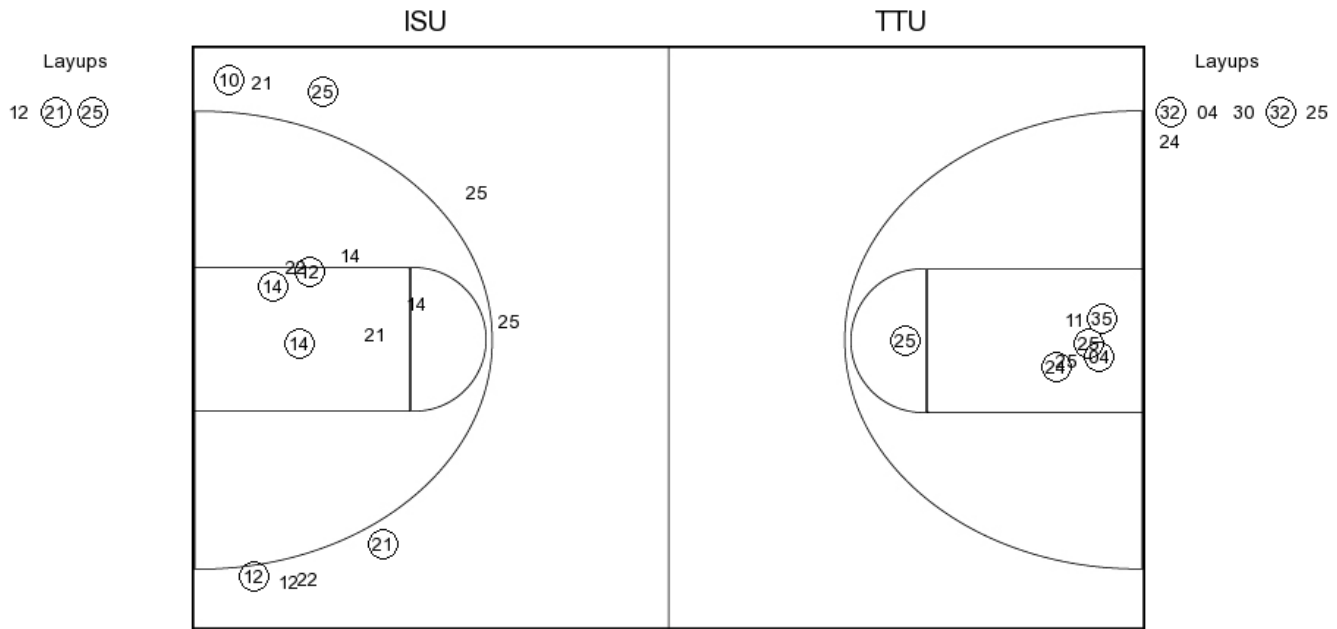

Idaho State vs Texas Tech

OFFICIAL SHOT CHART

11/24/2015 at Lubbock, Texas

PERIOD 3

ISU PERIOD 3

FG Made	14
FG Attempted	36
3PFG Made	5
3PFG Attempted	15

TTU PERIOD 3

FG Made	16
FG Attempted	29
3PFG Made	0
3PFG Attempted	1