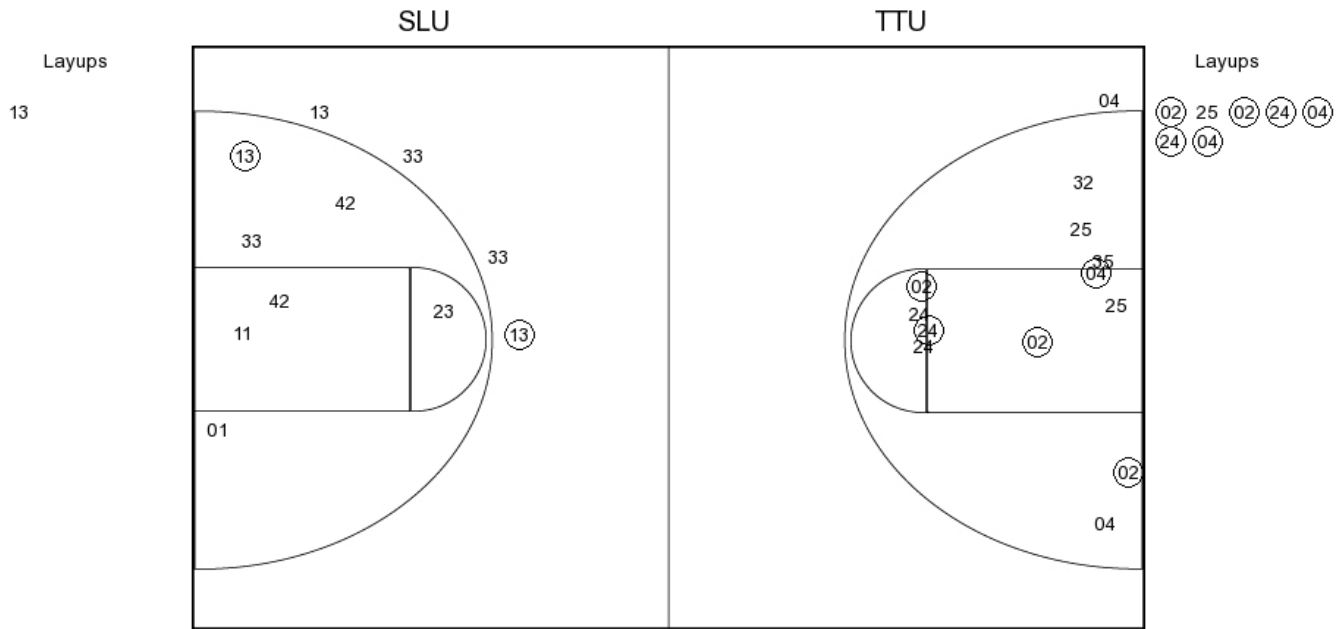

Southeastern Louisiana vs Texas Tech

OFFICIAL SHOT CHART

11/21/2015 at Lubbock, Texas

PERIOD 3

SLU PERIOD 3

FG Made	5
FG Attempted	33
3PFG Made	1
3PFG Attempted	10

TTU PERIOD 3

FG Made	19
FG Attempted	38
3PFG Made	0
3PFG Attempted	4