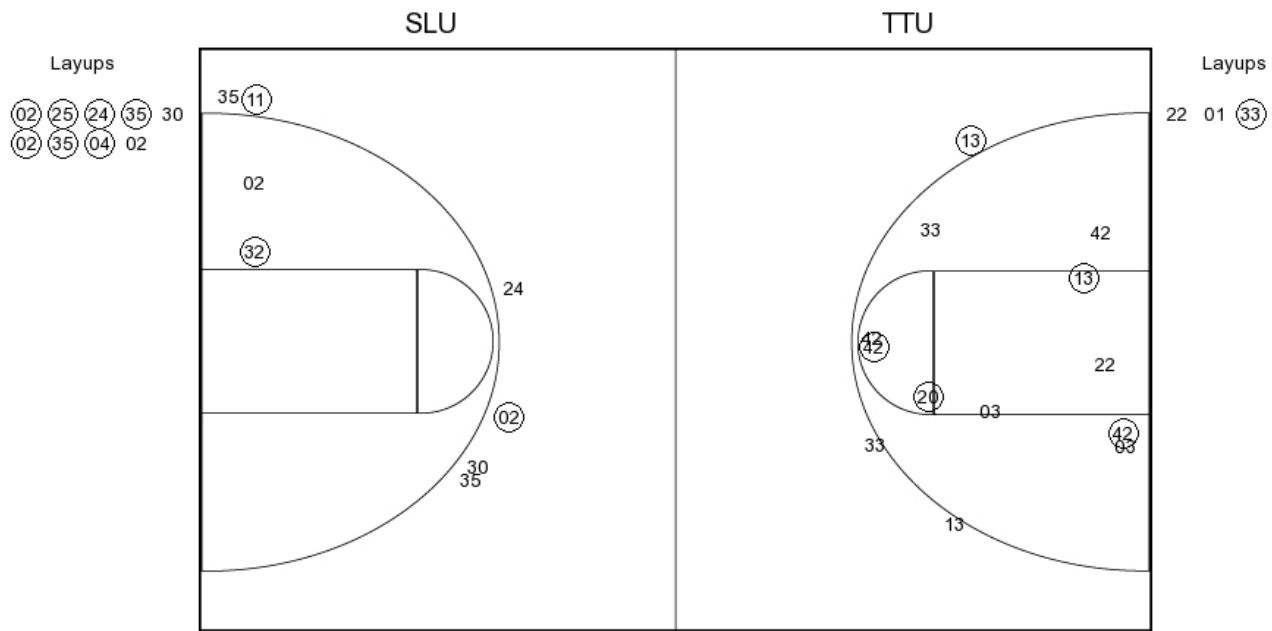

Southeastern Louisiana vs Texas Tech

OFFICIAL SHOT CHART

11/21/2015 at Lubbock, Texas

PERIOD 2

SLU PERIOD 2

- FG Made
- FG Attempted
- 3PFG Made
- 3PFG Attempted

TTU PERIOD 2

- FG Made
- FG Attempted
- 3PFG Made
- 3PFG Attempted