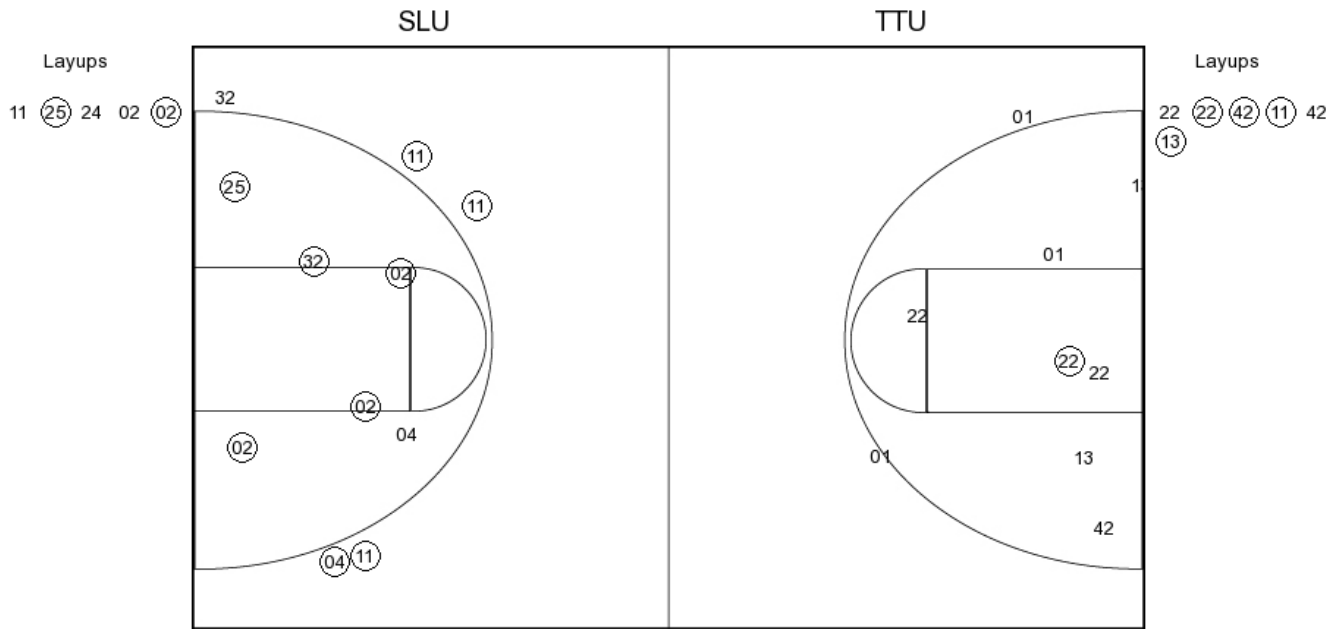

Southeastern Louisia vs Texas Tech

OFFICIAL SHOT CHART

11/21/2015 at Lubbock, Texas

PERIOD 1

SLU PERIOD 1

FG Made	12
FG Attempted	34
3PFG Made	2
3PFG Attempted	7

TTU PERIOD 1

FG Made	21
FG Attempted	36
3PFG Made	6
3PFG Attempted	10