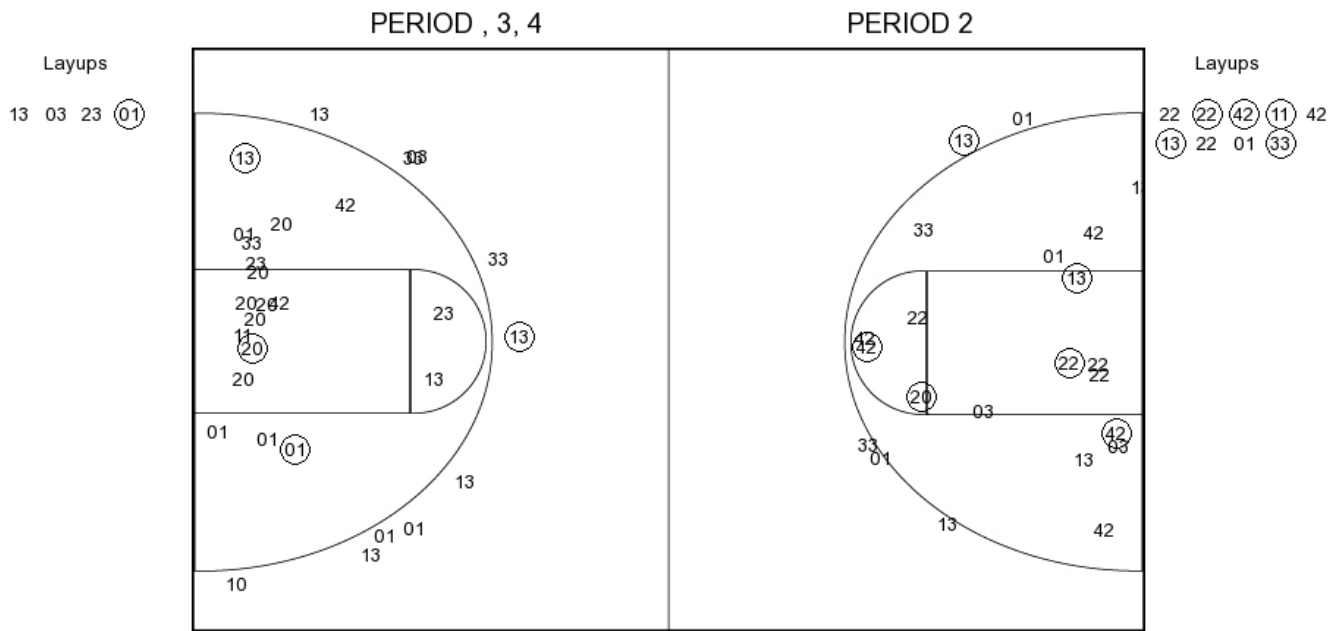

Southeastern Louisia vs Texas Tech

OFFICIAL SHOT CHART

11/21/2015 at Lubbock, Texas

Southeastern Louisia

SLU PERIOD 1

FG Made	12
FG Attempted	34
3PFG Made	2
3PFG Attempted	7

SLU PERIOD 2

FG Made	
FG Attempted	
3PFG Made	
3PFG Attempted