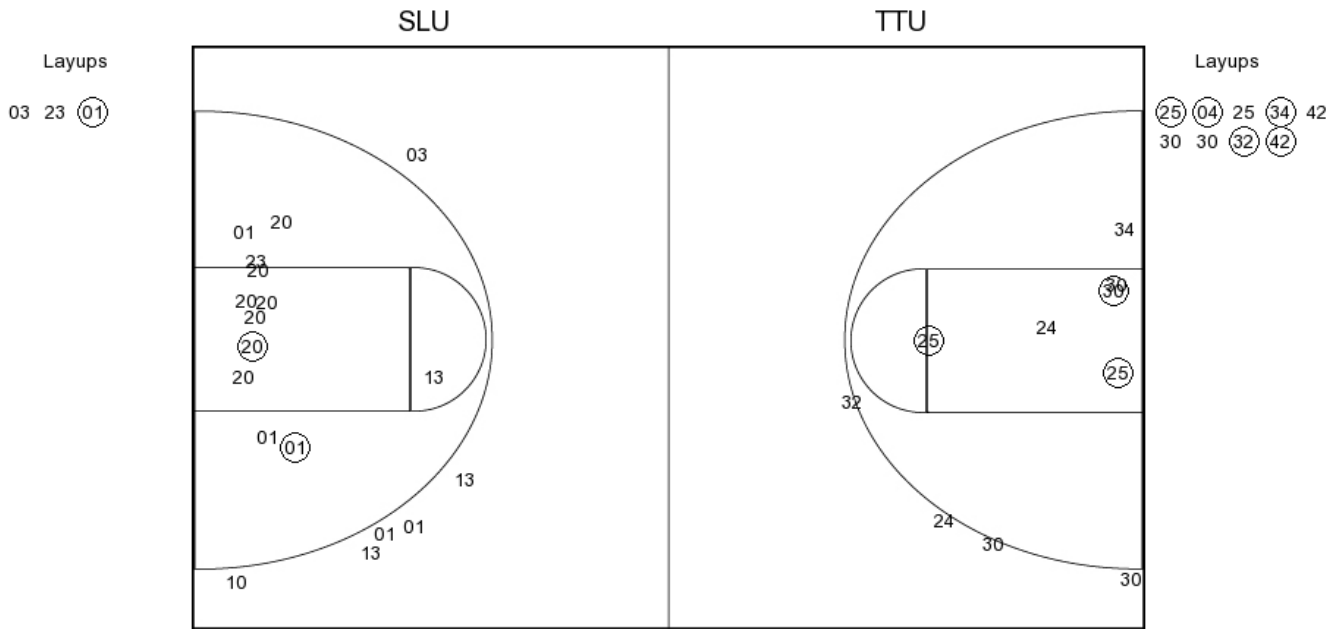

Southeastern Louisiana vs Texas Tech

OFFICIAL SHOT CHART

11/21/2015 at Lubbock, Texas

PERIOD 4

SLU PERIOD 4

- FG Made
- FG Attempted
- 3PFG Made
- 3PFG Attempted

TTU PERIOD 4

- FG Made
- FG Attempted
- 3PFG Made
- 3PFG Attempted