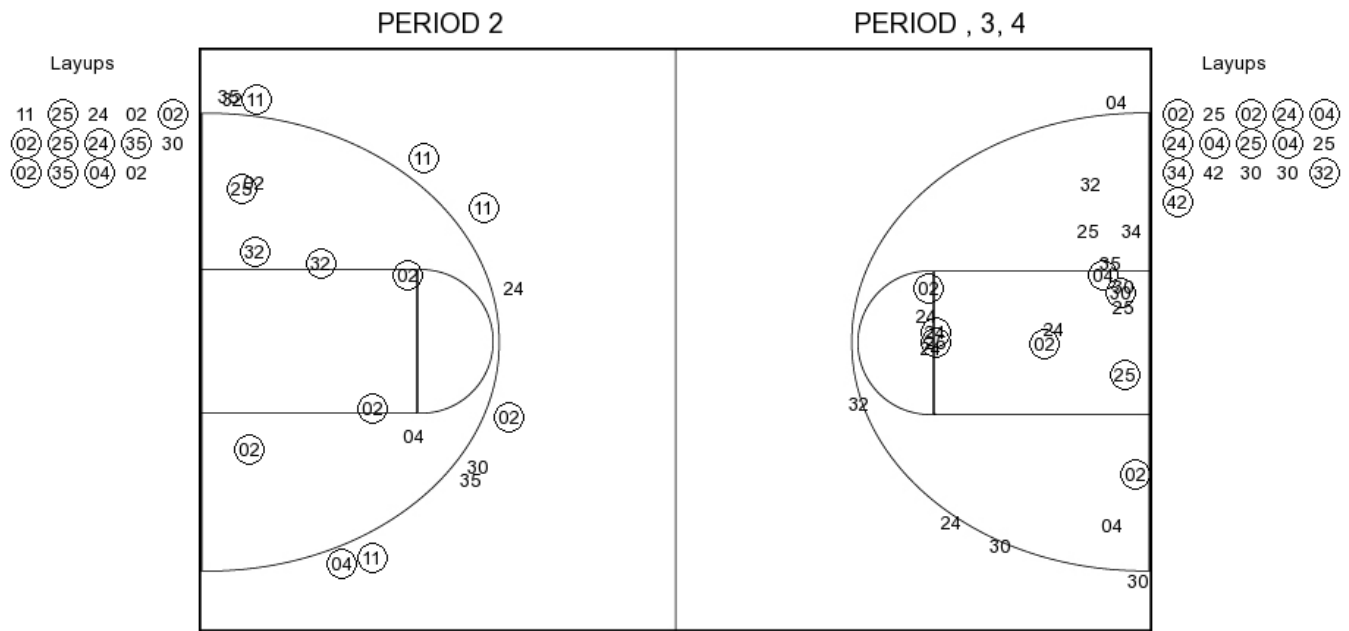

Southeastern Louisiana vs Texas Tech

OFFICIAL SHOT CHART

11/21/2015 at Lubbock, Texas

Texas Tech

TTU PERIOD 1

FG Made 21
FG Attempted 36
3PFG Made 6
3PFG Attempted 10

TTU PERIOD 2

FG Made
FG Attempted
3PFG Made
3PFG Attempted