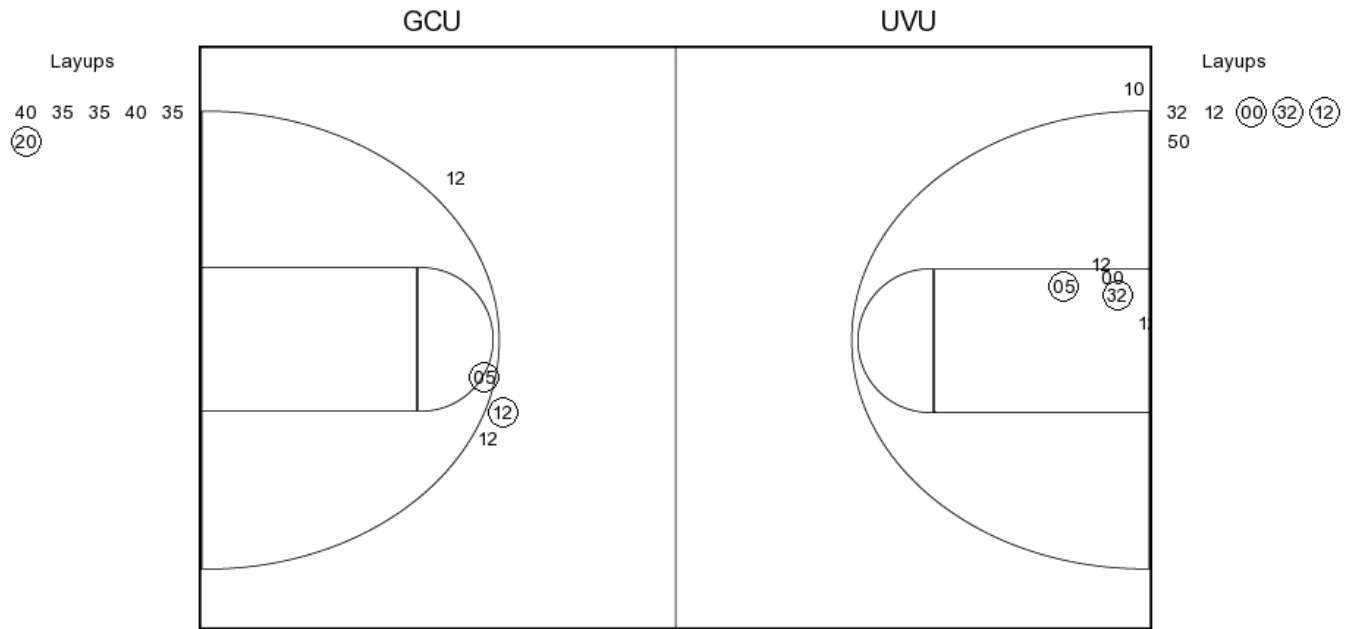

Grand Canyon vs Utah Valley

OFFICIAL SHOT CHART

1/16/2016 at Orem, Utah - PE Building

PERIOD 3

GCU PERIOD 3

FG Made	13
FG Attempted	28
3PFG Made	4
3PFG Attempted	7

UVU PERIOD 3

FG Made	8
FG Attempted	27
3PFG Made	2
3PFG Attempted	8