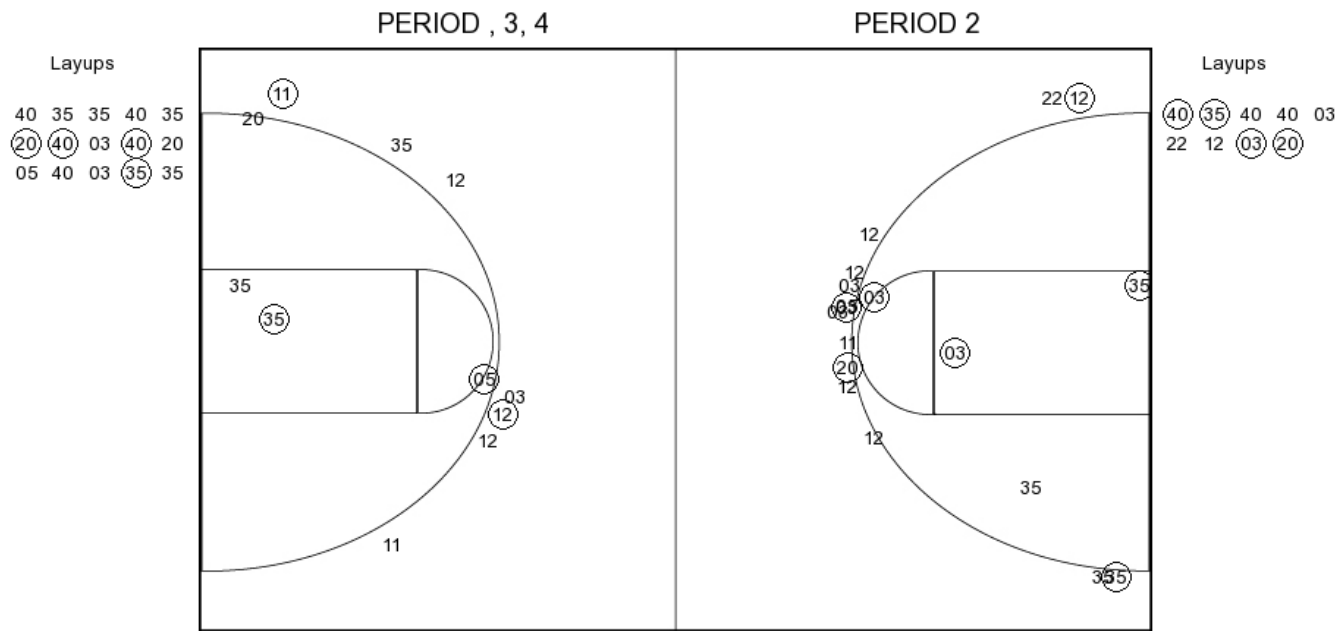

Grand Canyon vs Utah Valley

OFFICIAL SHOT CHART

1/16/2016 at Orem, Utah - PE Building

Utah Valley

UVU PERIOD 1

FG Made	11
FG Attempted	29
3PFG Made	4
3PFG Attempted	16

UVU PERIOD 2

FG Made	
FG Attempted	
3PFG Made	
3PFG Attempted