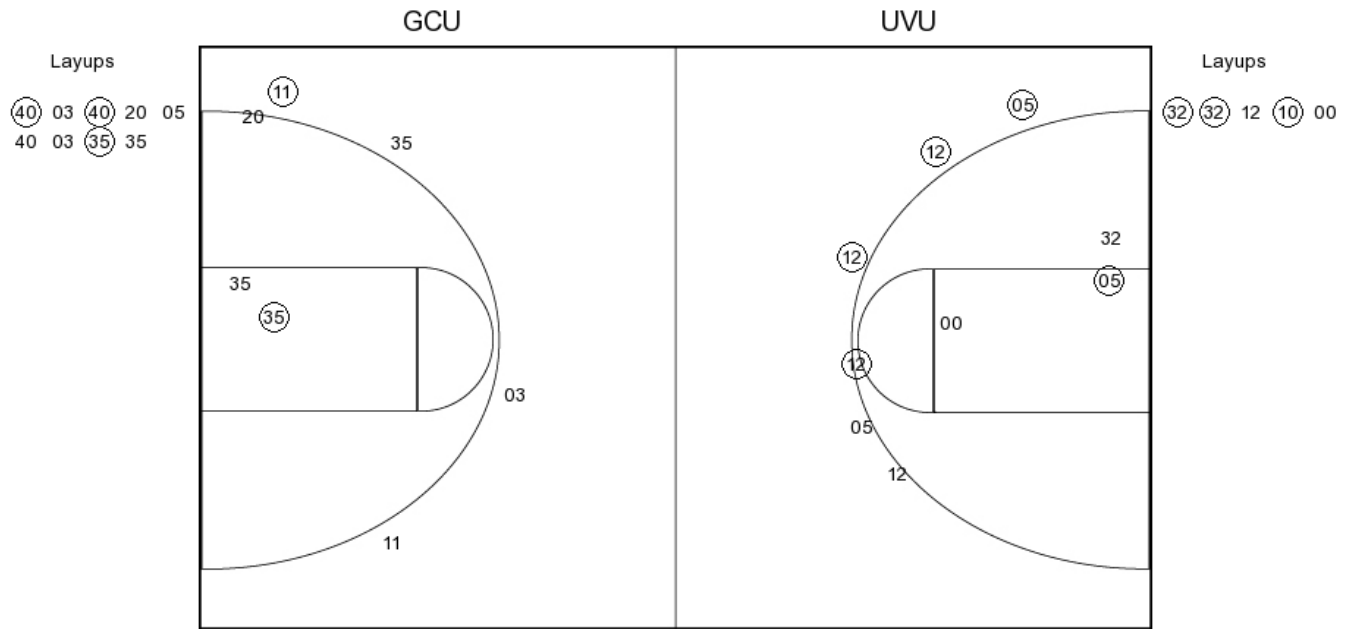

Grand Canyon vs Utah Valley

OFFICIAL SHOT CHART

1/16/2016 at Orem, Utah - PE Building

PERIOD 4

GCU PERIOD 4

- FG Made
- FG Attempted
- 3PFG Made
- 3PFG Attempted

UVU PERIOD 4

- FG Made
- FG Attempted
- 3PFG Made
- 3PFG Attempted