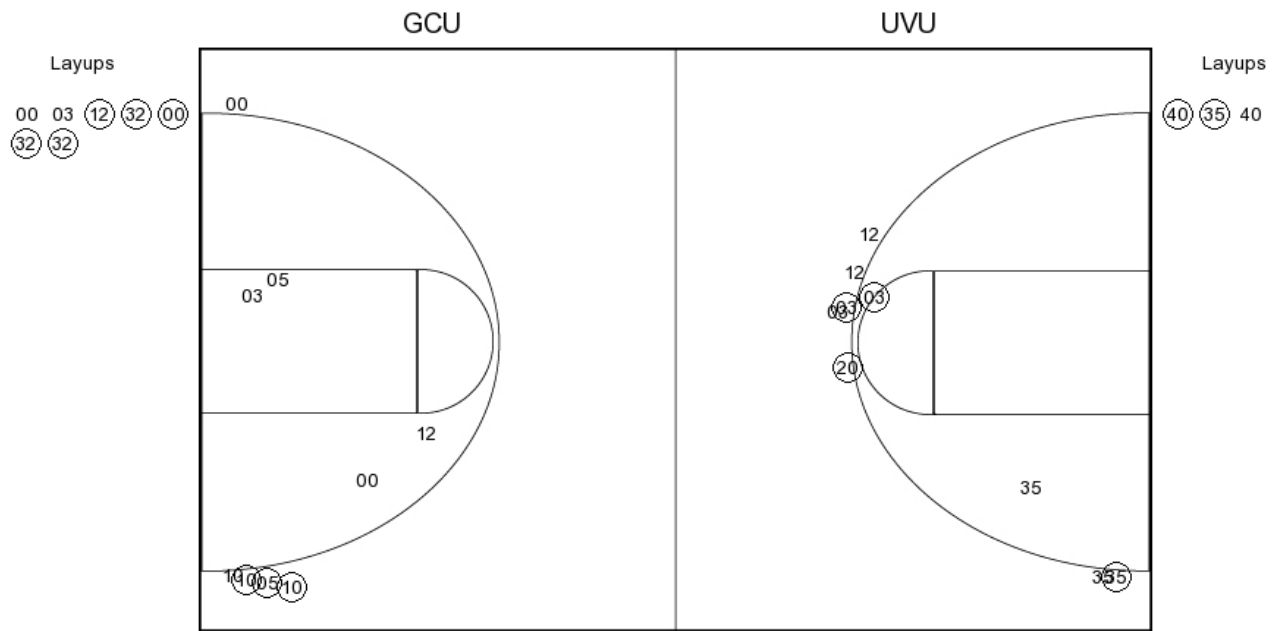

Grand Canyon vs Utah Valley

OFFICIAL SHOT CHART

1/16/2016 at Orem, Utah - PE Building

PERIOD 1

GCU PERIOD 1

FG Made	10
FG Attempted	29
3PFG Made	3
3PFG Attempted	6

UVU PERIOD 1

FG Made	11
FG Attempted	29
3PFG Made	4
3PFG Attempted	16