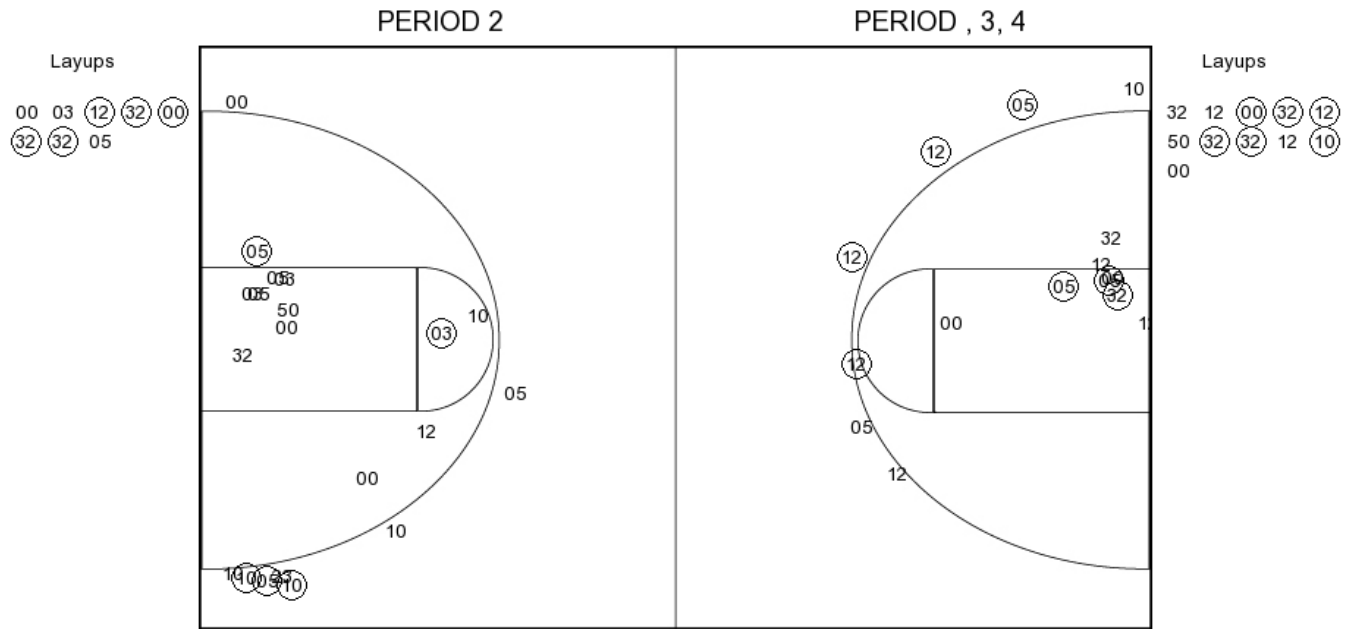

Grand Canyon vs Utah Valley

OFFICIAL SHOT CHART

1/16/2016 at Orem, Utah - PE Building

Grand Canyon

GCU PERIOD 1

FG Made	10
FG Attempted	29
3PFG Made	3
3PFG Attempted	6

GCU PERIOD 2

FG Made	
FG Attempted	
3PFG Made	
3PFG Attempted