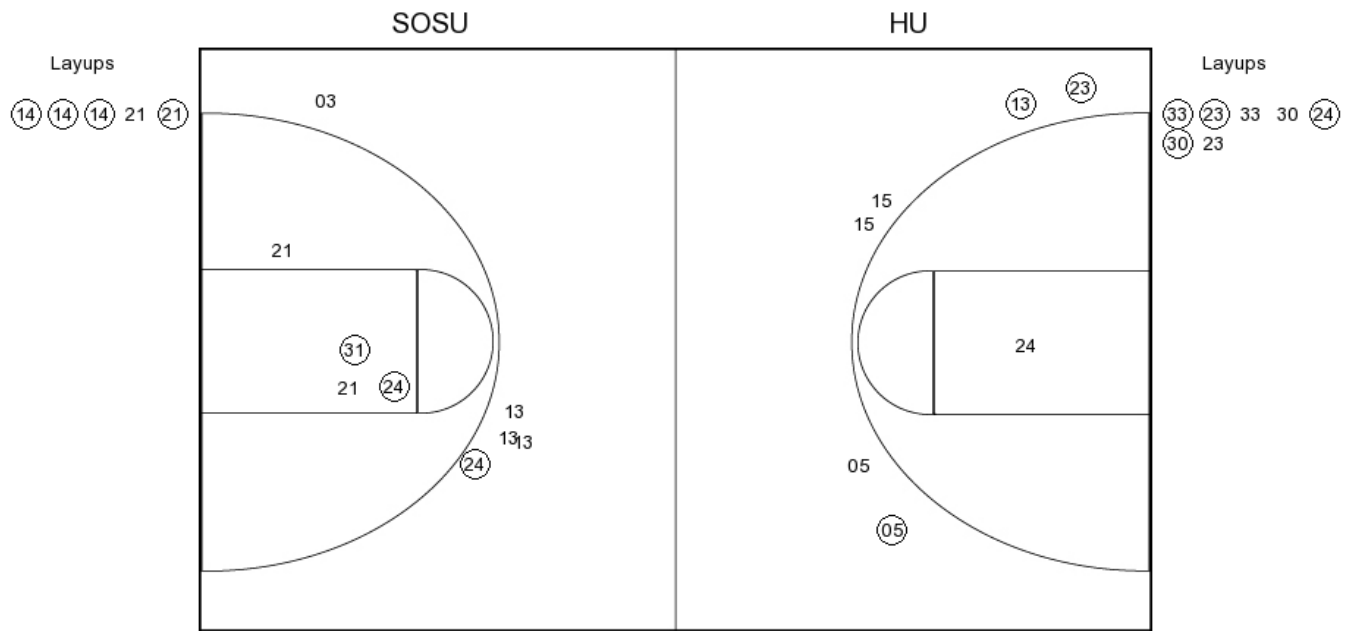

Southeastern Okla. vs Harding

OFFICIAL SHOT CHART

2/27/2016 at Searcy, Ark. (Rhodes-Reaves Field House)

PERIOD 3

SOSU PERIOD 3

FG Made	13
FG Attempted	28
3PFG Made	6
3PFG Attempted	16

HU PERIOD 3

FG Made	14
FG Attempted	28
3PFG Made	4
3PFG Attempted	10