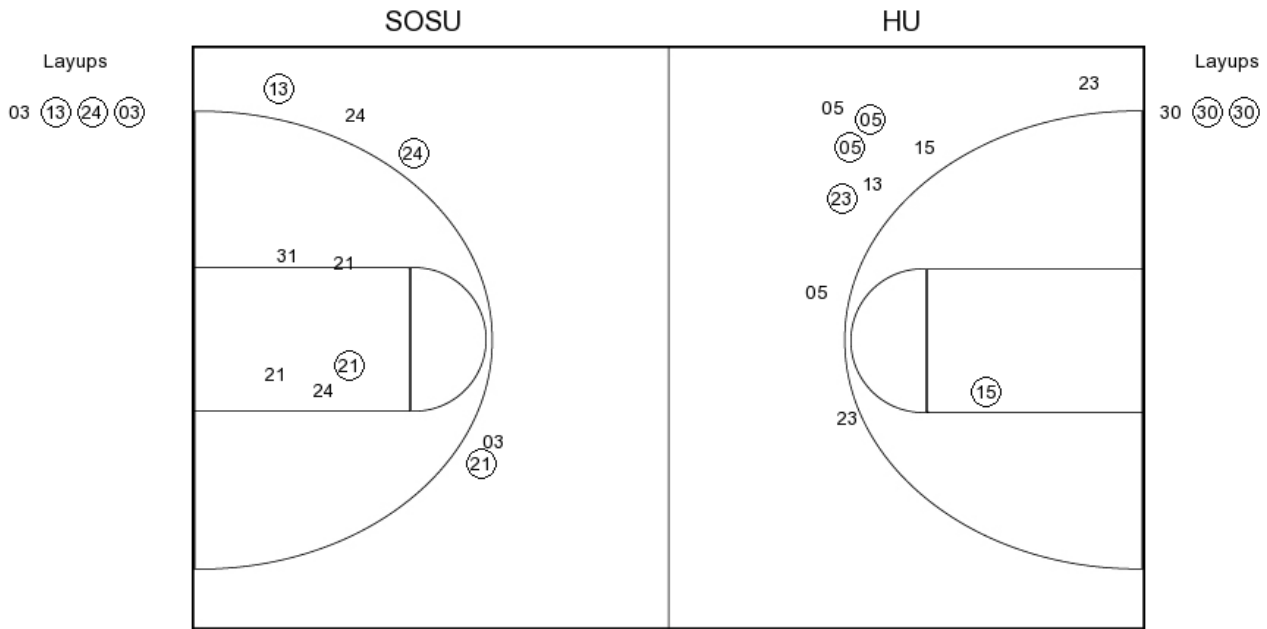

Southeastern Okla. vs Harding

OFFICIAL SHOT CHART

2/27/2016 at Searcy, Ark. (Rhodes-Reaves Field House)

PERIOD 4

SOSU PERIOD 4

FG Made
FG Attempted
3PFG Made
3PFG Attempted

HU PERIOD 4

FG Made
FG Attempted
3PFG Made
3PFG Attempted