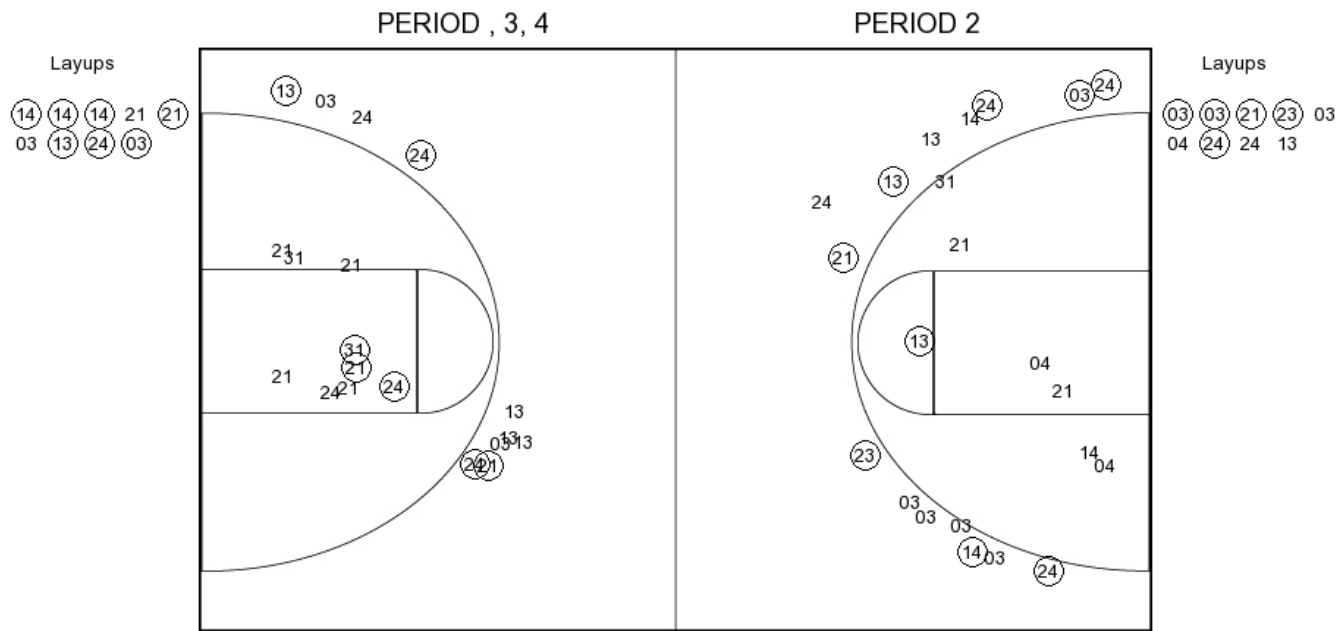

Southeastern Okla. vs Harding

OFFICIAL SHOT CHART

2/27/2016 at Searcy, Ark. (Rhodes-Reaves Field House)

Harding

HU PERIOD 1

FG Made	14
FG Attempted	29
3PFG Made	8
3PFG Attempted	15

HU PERIOD 2

FG Made	
FG Attempted	
3PFG Made	
3PFG Attempted