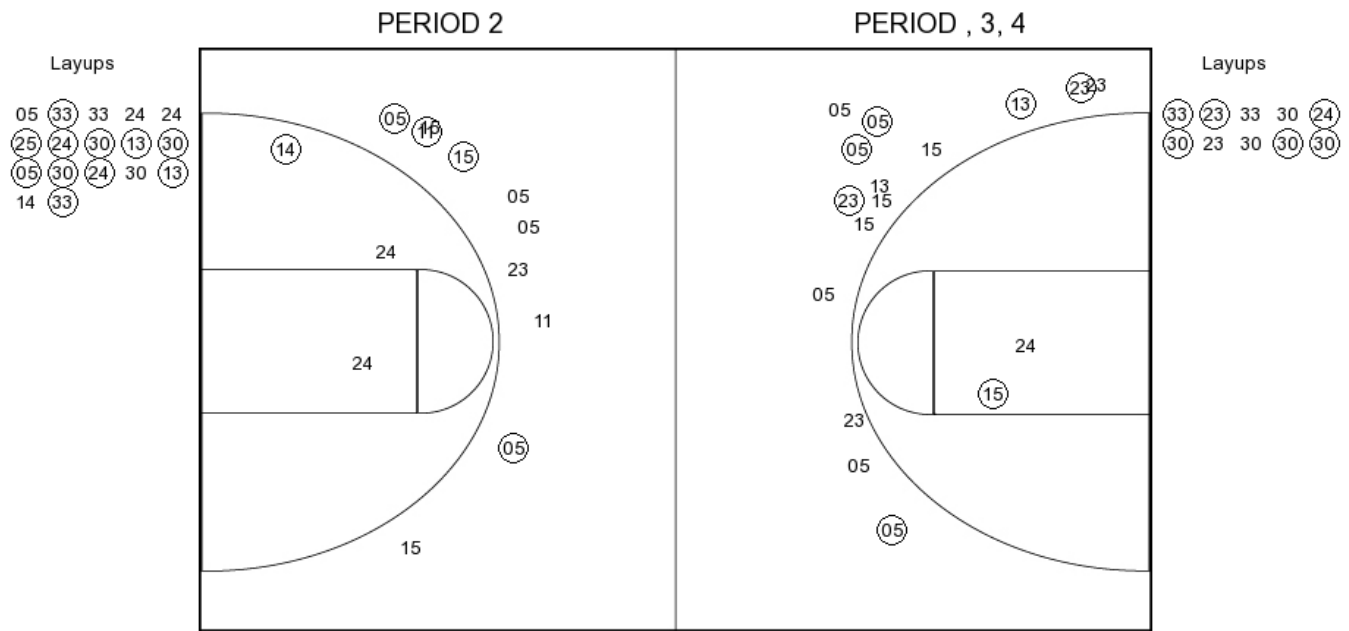

Southeastern Okla. vs Harding

OFFICIAL SHOT CHART

2/27/2016 at Searcy, Ark. (Rhodes-Reaves Field House)

Southeastern Okla.

SOSU PERIOD 1

FG Made	16
FG Attempted	29
3PFG Made	4
3PFG Attempted	10

SOSU PERIOD 2

FG Made	
FG Attempted	
3PFG Made	
3PFG Attempted