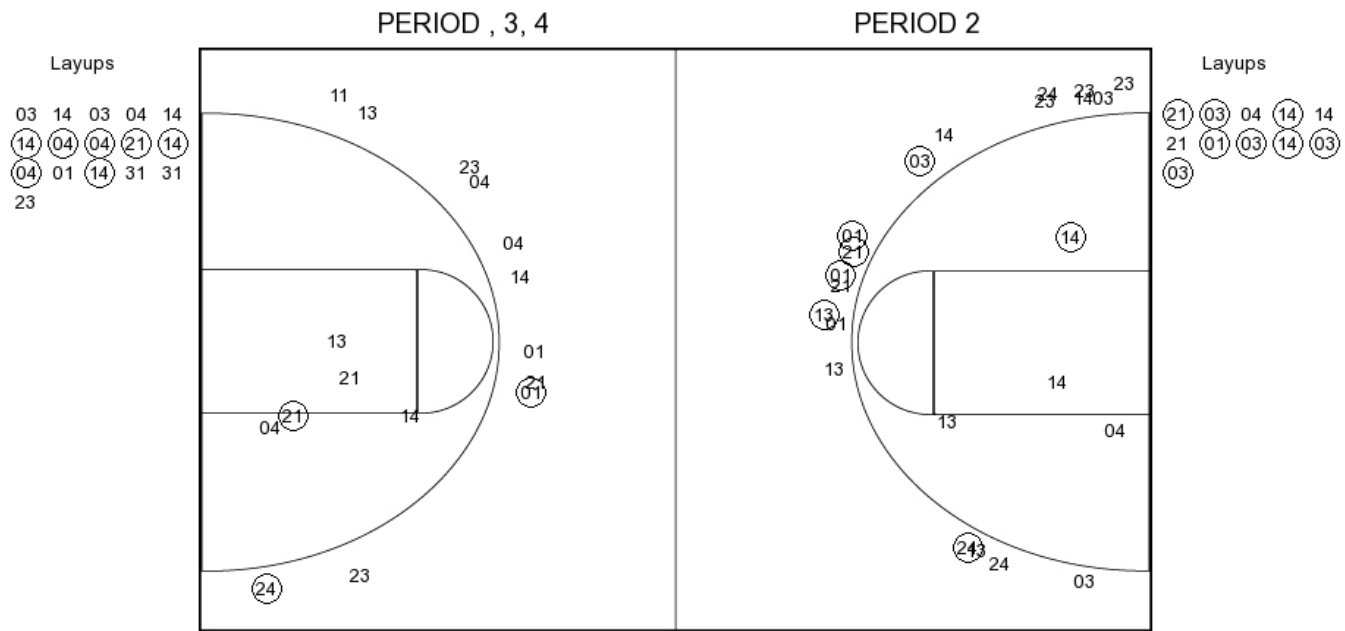

Southern Nazarene vs Harding

OFFICIAL SHOT CHART

12/3/2015 at Searcy, Ark. (Rhodes-Reaves Field House)

Harding

HU PERIOD 1

FG Made	15
FG Attempted	35
3PFG Made	6
3PFG Attempted	19

HU PERIOD 2

FG Made	
FG Attempted	
3PFG Made	
3PFG Attempted