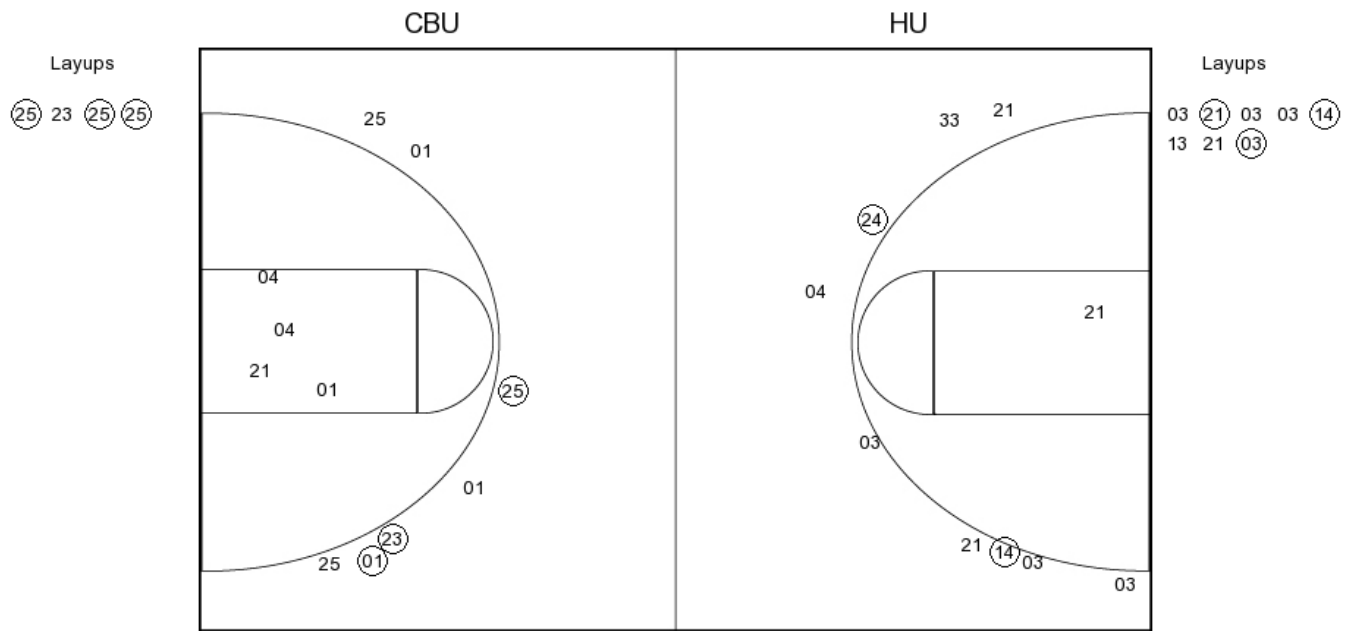

Christian Bros. vs Harding

OFFICIAL SHOT CHART

11/23/2015 at Searcy, Ark. (Rhodes-Reaves Field House)

PERIOD 1

CBU PERIOD 1

FG Made	9
FG Attempted	28
3PFG Made	4
3PFG Attempted	12

HU PERIOD 1

FG Made	10
FG Attempted	30
3PFG Made	4
3PFG Attempted	18