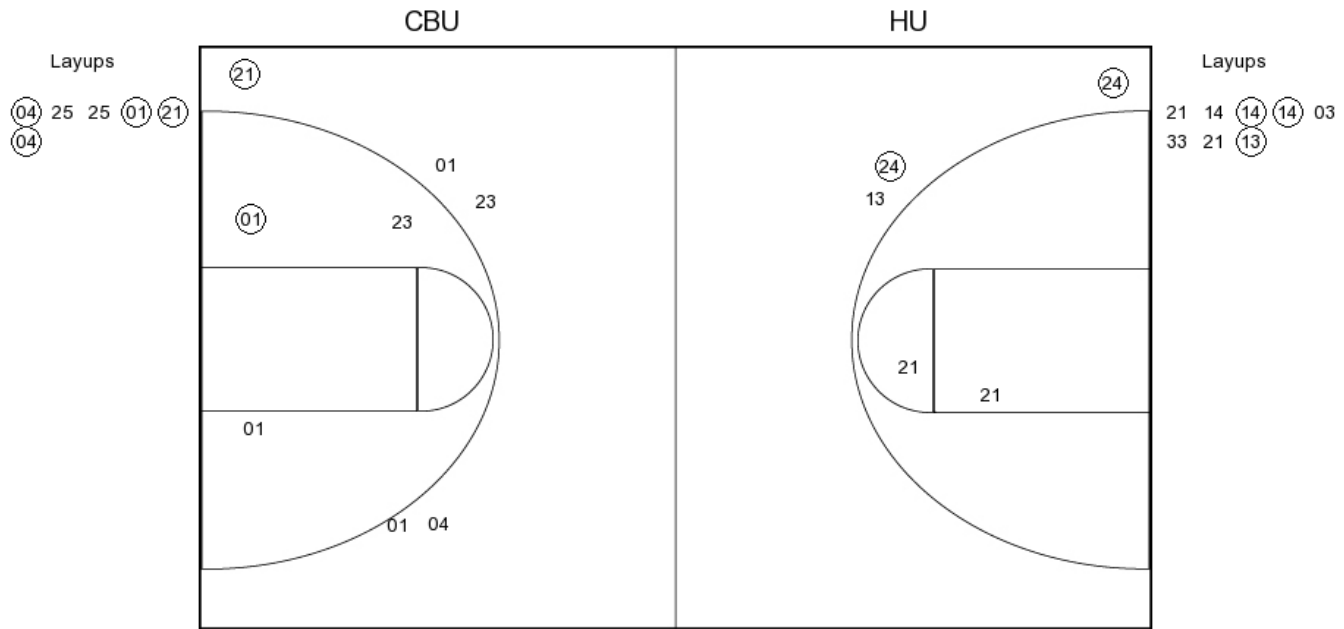

**HU PERIOD 3**

FG Made	11
FG Attempted	28
3PFG Made	6
3PFG Attempted	10

**Christian Bros. vs Harding**

**OFFICIAL SHOT CHART**

11/23/2015 at Searcy, Ark. (Rhodes-Reaves Field House)

---

**PERIOD 4**

**CBU PERIOD 4**