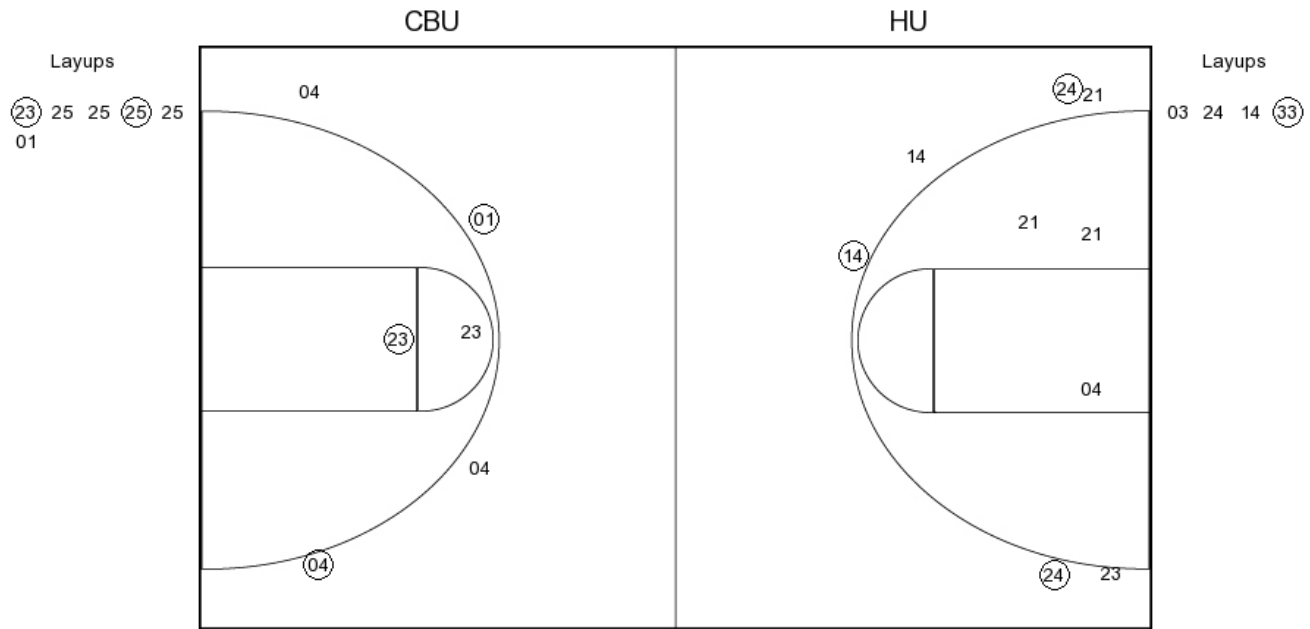

Christian Bros. vs Harding

OFFICIAL SHOT CHART

11/23/2015 at Searcy, Ark. (Rhodes-Reaves Field House)

PERIOD 3

CBU PERIOD 3

FG Made	10
FG Attempted	28
3PFG Made	2
3PFG Attempted	8

HU PERIOD 3

FG Made	11
FG Attempted	28
3PFG Made	6
3PFG Attempted	10