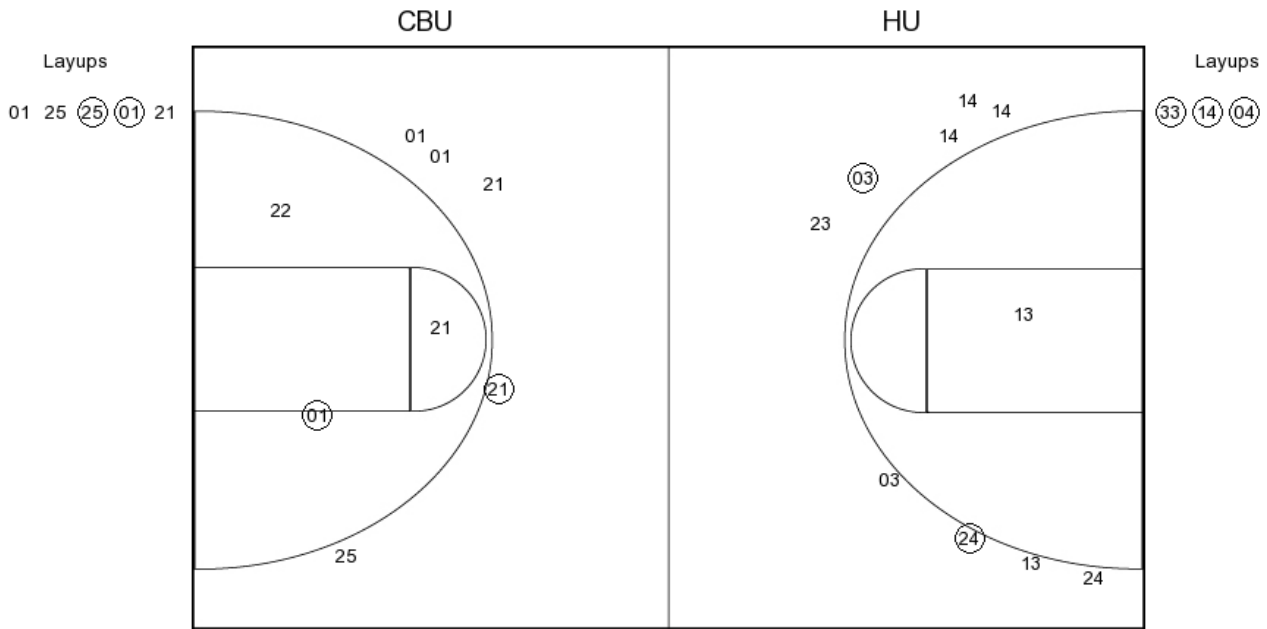

**HU PERIOD 1**

FG Made	10
FG Attempted	30
3PFG Made	4
3PFG Attempted	18

**Christian Bros. vs Harding**

**OFFICIAL SHOT CHART**

11/23/2015 at Searcy, Ark. (Rhodes-Reaves Field House)

---

**PERIOD 2**

**CBU PERIOD 2**